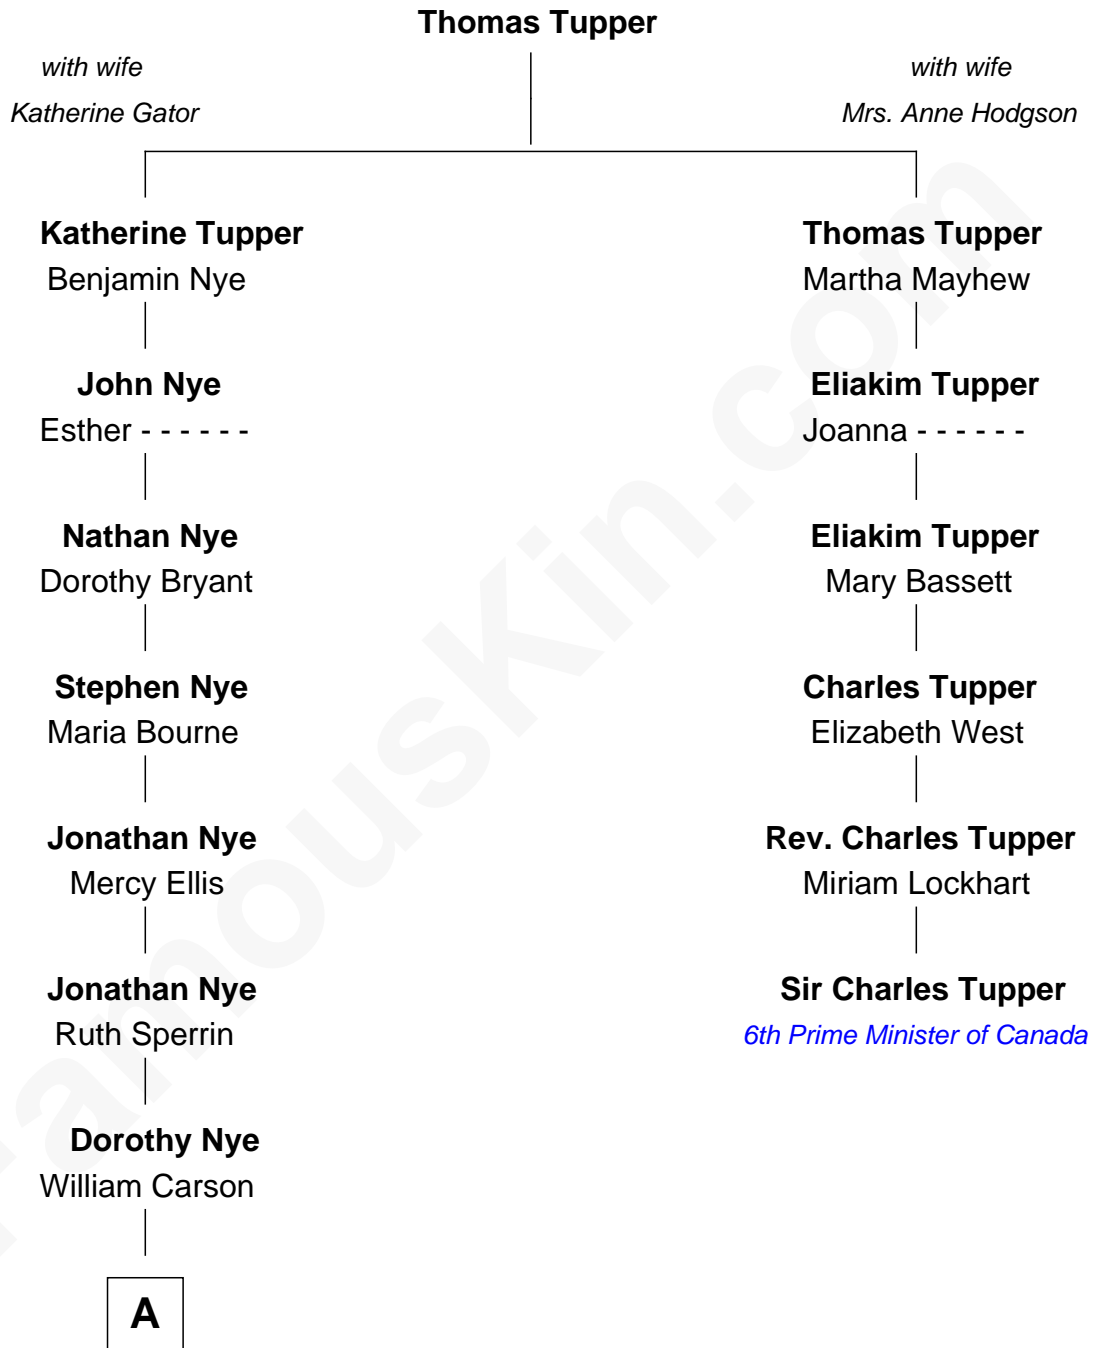

FamousKin.com Relationship Chart of

Johnny Carson

TV Host - "The Tonight Show"

5th cousin 5 times removed of

Sir Charles Tupper

6th Prime Minister of Canada

A

—
Marshall Carson
Emeline Kellogg