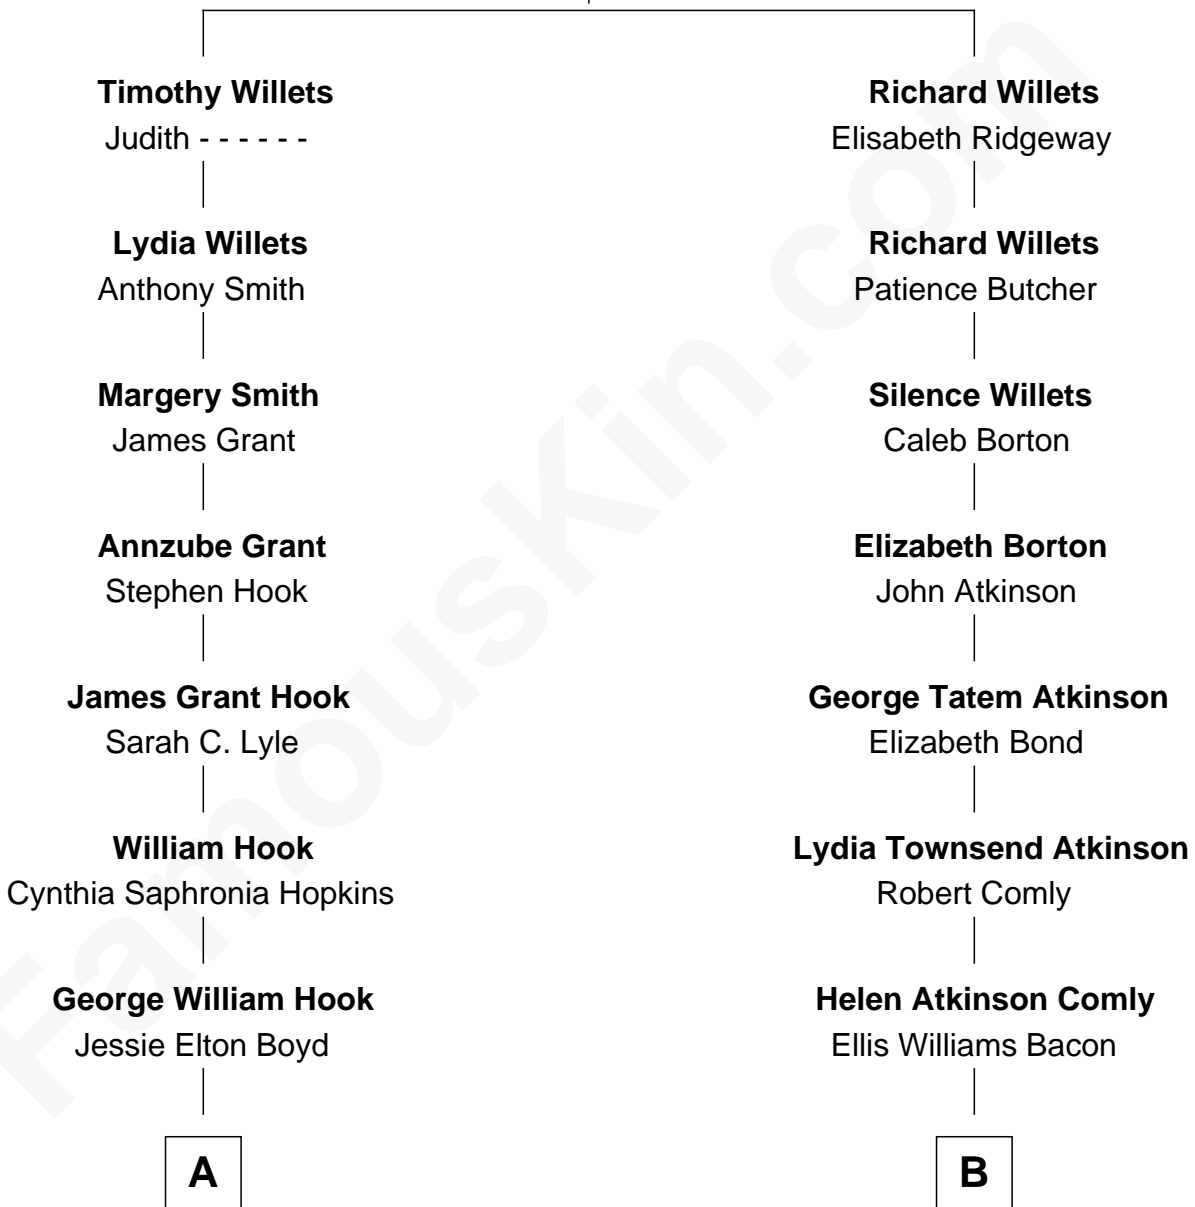

FamousKin.com Relationship Chart of

Johnny Carson

TV Host - "The Tonight Show"

8th cousin of

Kevin Bacon

Movie Actor

Hope Willets
Mercy Langdon

A

Ruth E. Hook
Homer Lloyd Carson

Johnny Carson
TV Host - "The Tonight Show"

B

Edmund Norwood Bacon
Ruth Hilda Holmes

Kevin Bacon
Movie Actor

FamousKin.com