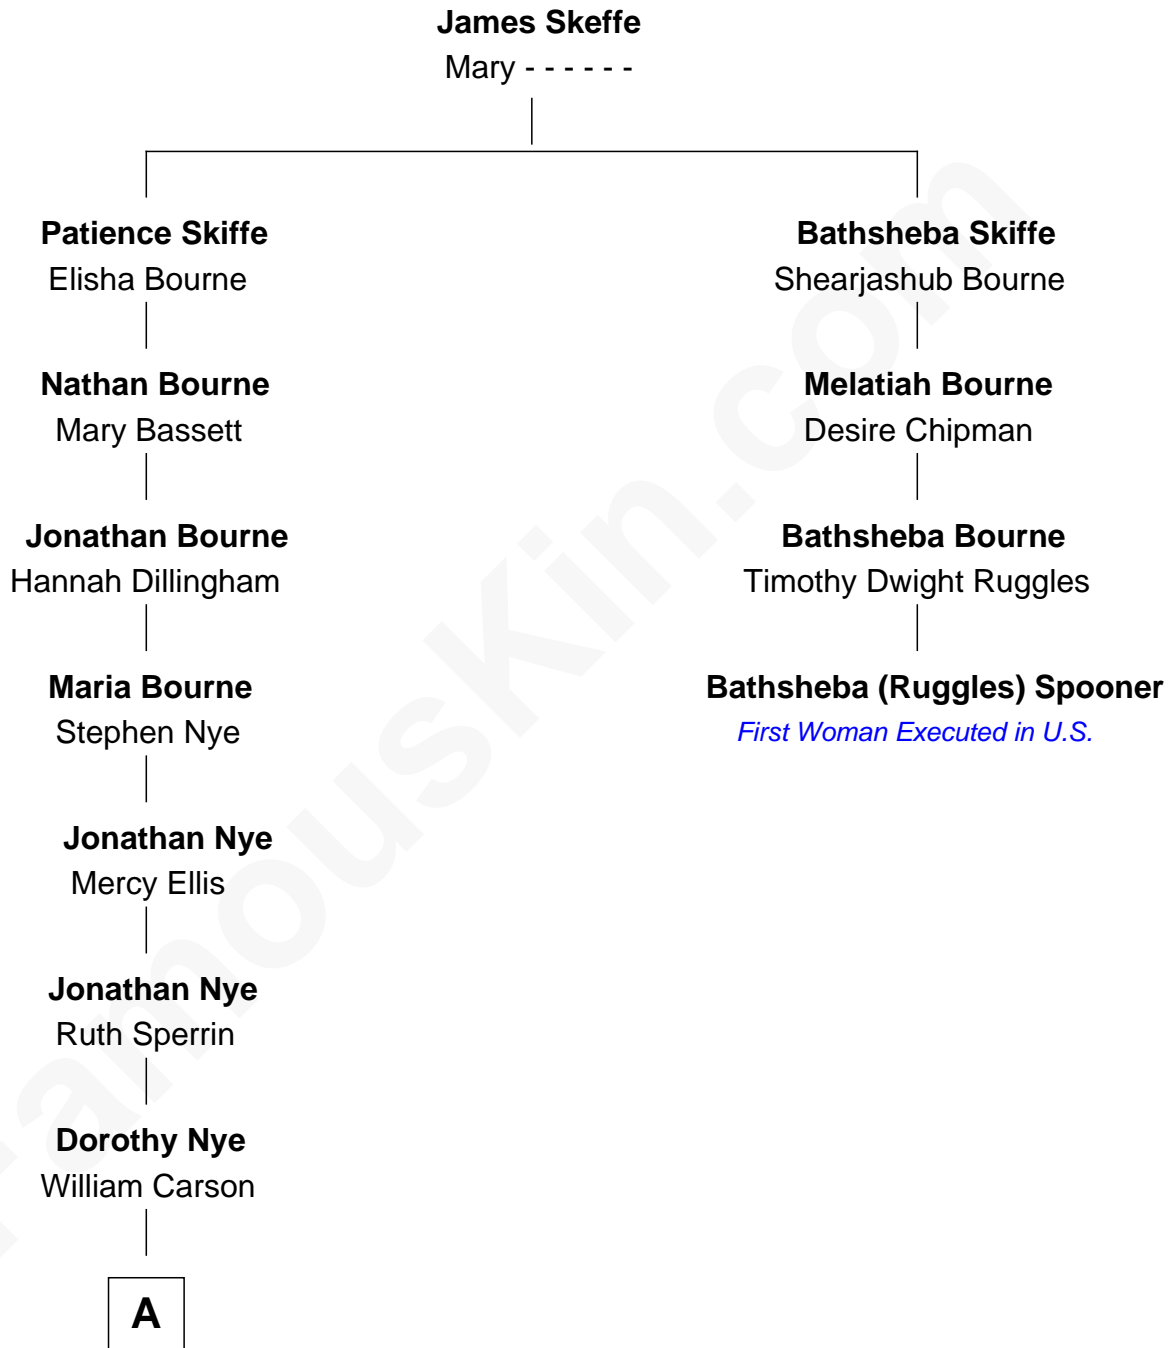

FamousKin.com

Relationship Chart of

Johnny Carson

TV Host - "The Tonight Show"

3rd cousin 7 times removed of

Bathsheba (Ruggles) Spooner

First woman executed for murder in U.S. by non-British government

A

—
Marshall Carson
Emeline Kellogg

—
Christopher N. Carson
Ella Bernice Hardy

—
Homer Lloyd Carson
Ruth E. Hook

—
Johnny Carson
TV Host - "The Tonight Show"

FamousKin.com