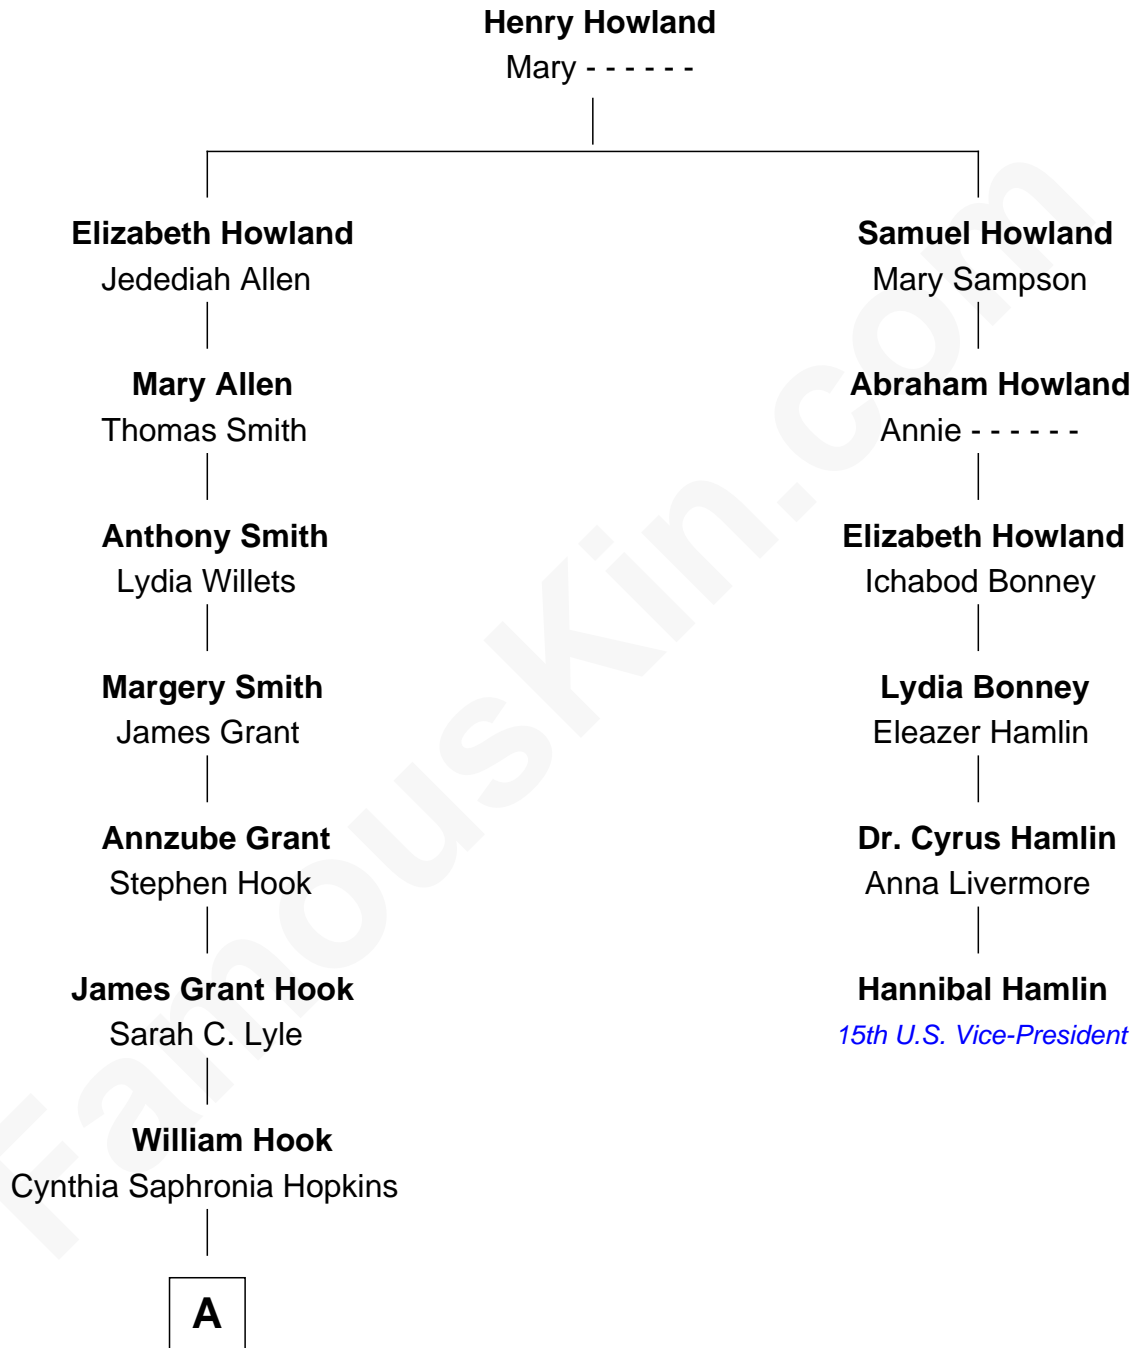

FamousKin.com Relationship Chart of

Johnny Carson

TV Host - "The Tonight Show"

5th cousin 4 times removed of

Hannibal Hamlin

15th U.S. Vice-President

A

—
George William Hook

Jessie Elton Boyd

—
Ruth E. Hook

Homer Lloyd Carson

—
Johnny Carson

TV Host - "The Tonight Show"

FamousKin.com