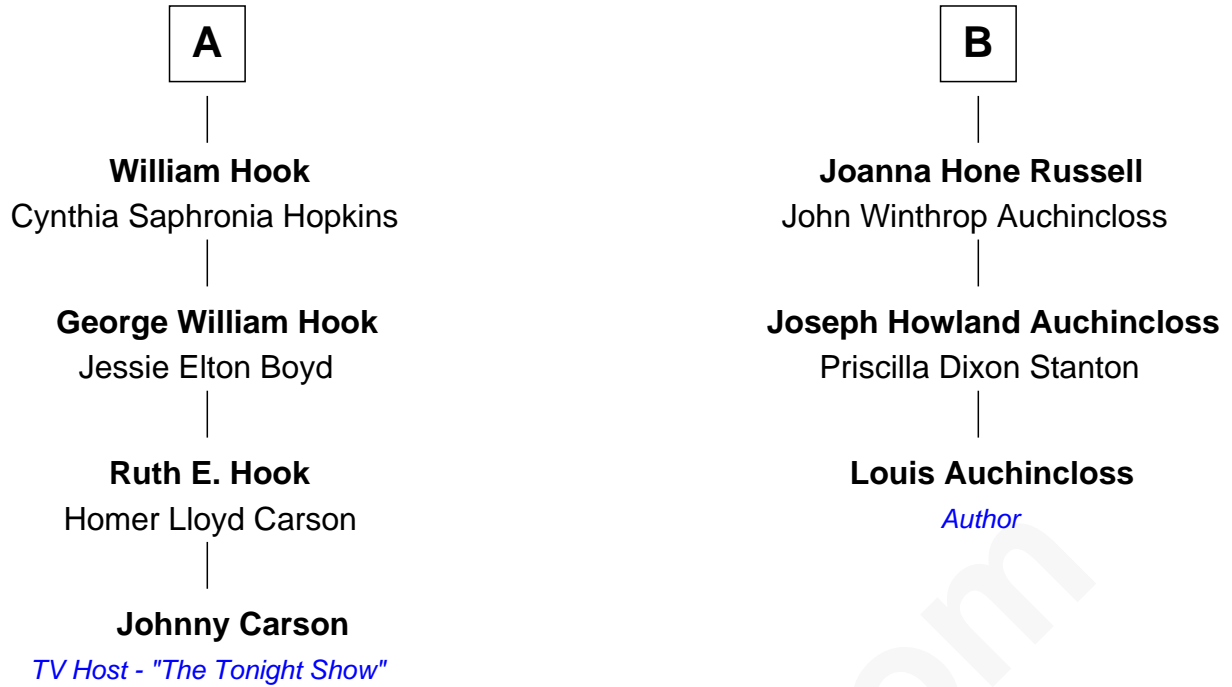

FamousKin.com Relationship Chart of

Johnny Carson

TV Host - "The Tonight Show"

9th cousin 1 time removed of

Louis Auchincloss

Author

FamousKin.com