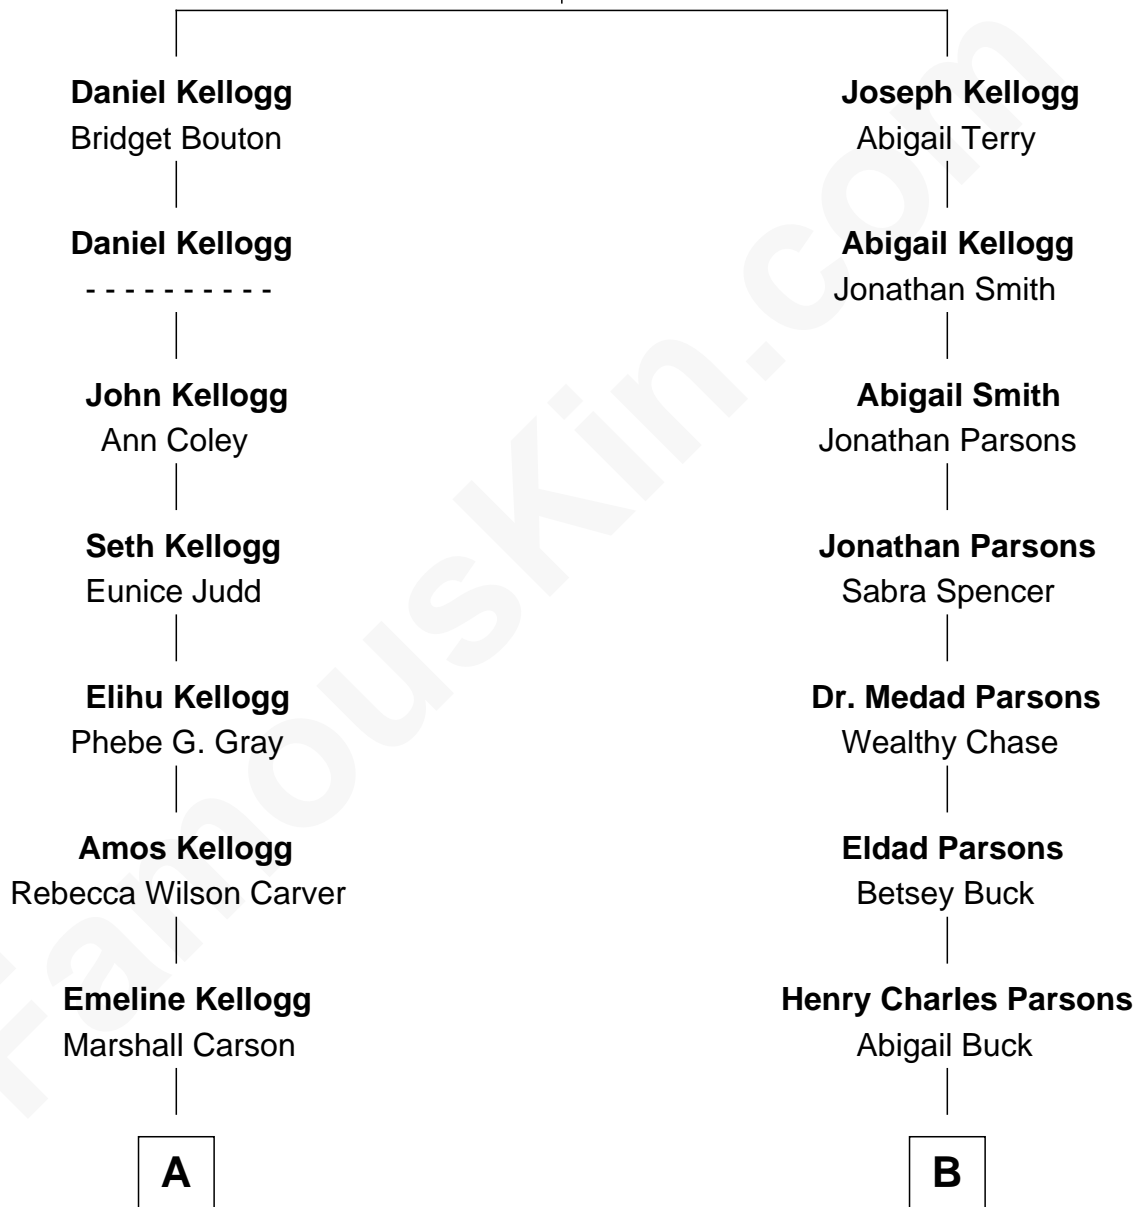

FamousKin.com Relationship Chart of

Johnny Carson

TV Host - "The Tonight Show"

9th cousin of

John Wayne

Movie Actor

Martyn Kellogg

Prudence Bird

A

Christopher N. Carson

Ella Bernice Hardy

Homer Lloyd Carson

Ruth E. Hook

Johnny Carson

TV Host - "The Tonight Show"

B