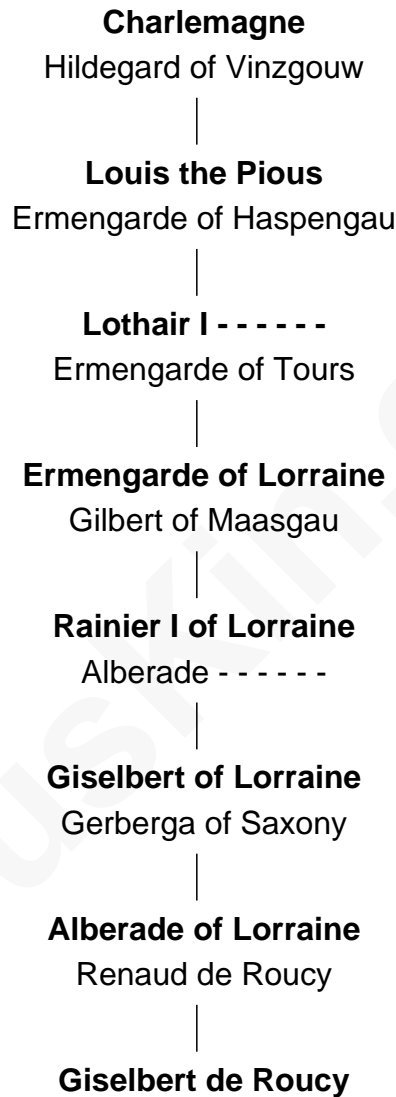

FamousKin.com Relationship Chart of

Johnny Carson

TV Host - "The Tonight Show"

39th Great-grandson of

Charlemagne

King of the Franks

A

A