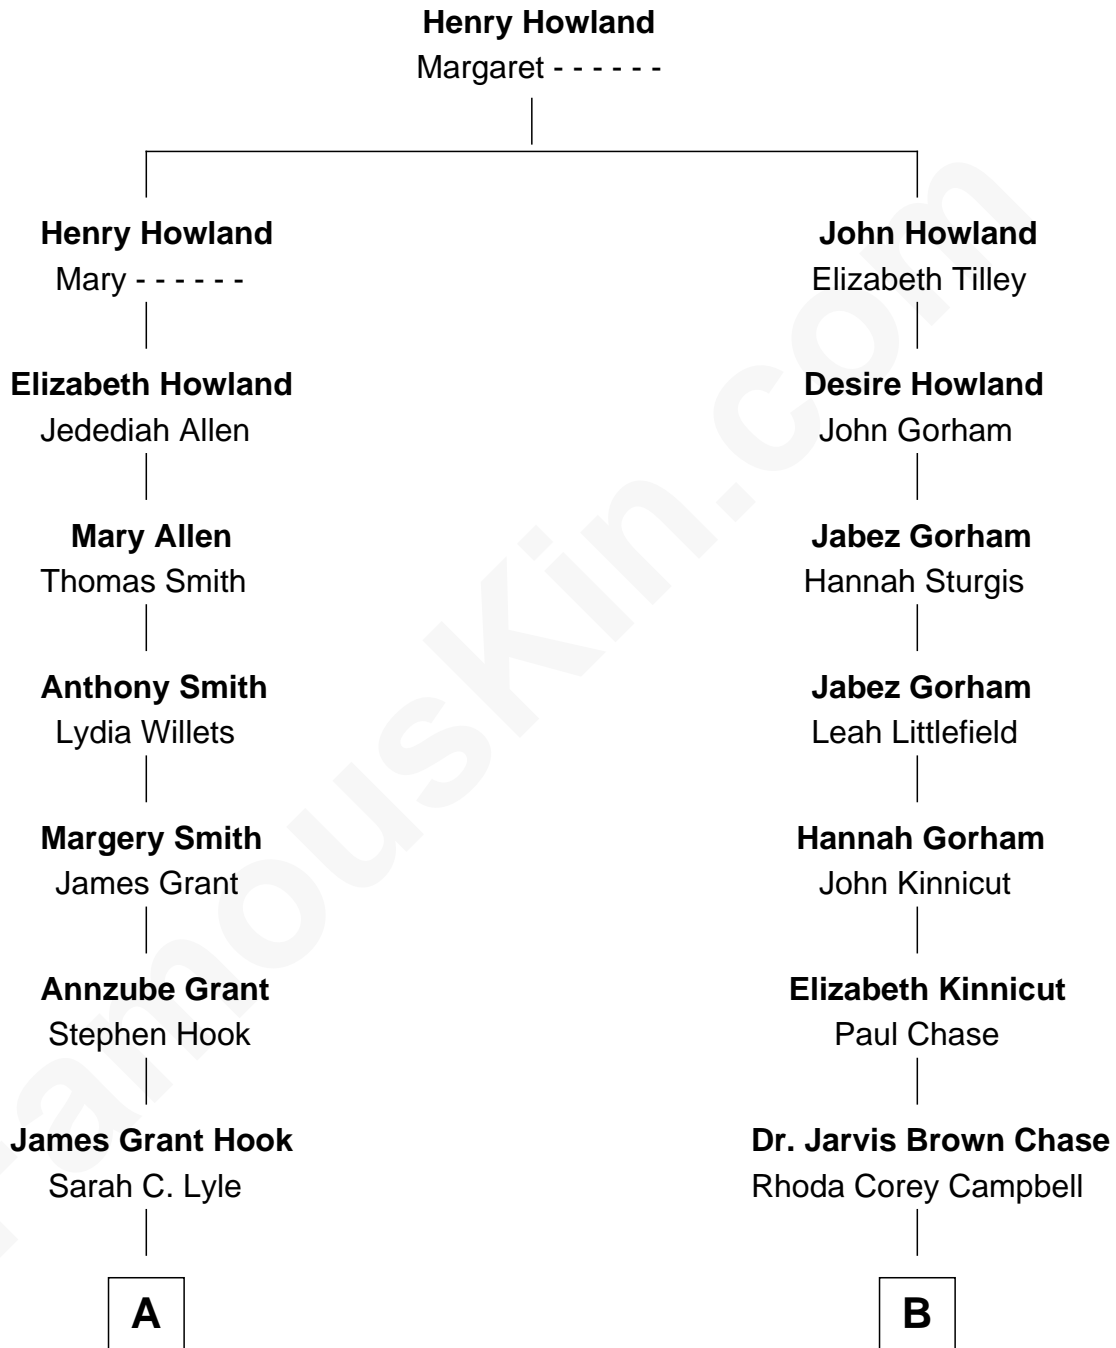

FamousKin.com Relationship Chart of

Johnny Carson

TV Host - "The Tonight Show"

10th cousin 1 time removed of

Chevy Chase

Comedian, Actor and Writer

A

William Hook
Cynthia Saphronia Hopkins

George William Hook
Jessie Elton Boyd

Ruth E. Hook
Homer Lloyd Carson

Johnny Carson
TV Host - "The Tonight Show"

B

Dr. Henry Seymour Chase
Sarah Denison Haskell

Charles Denison Chase
Grace Metcalfe

Edward Leigh Chase
Mabel Penrose Tinsley