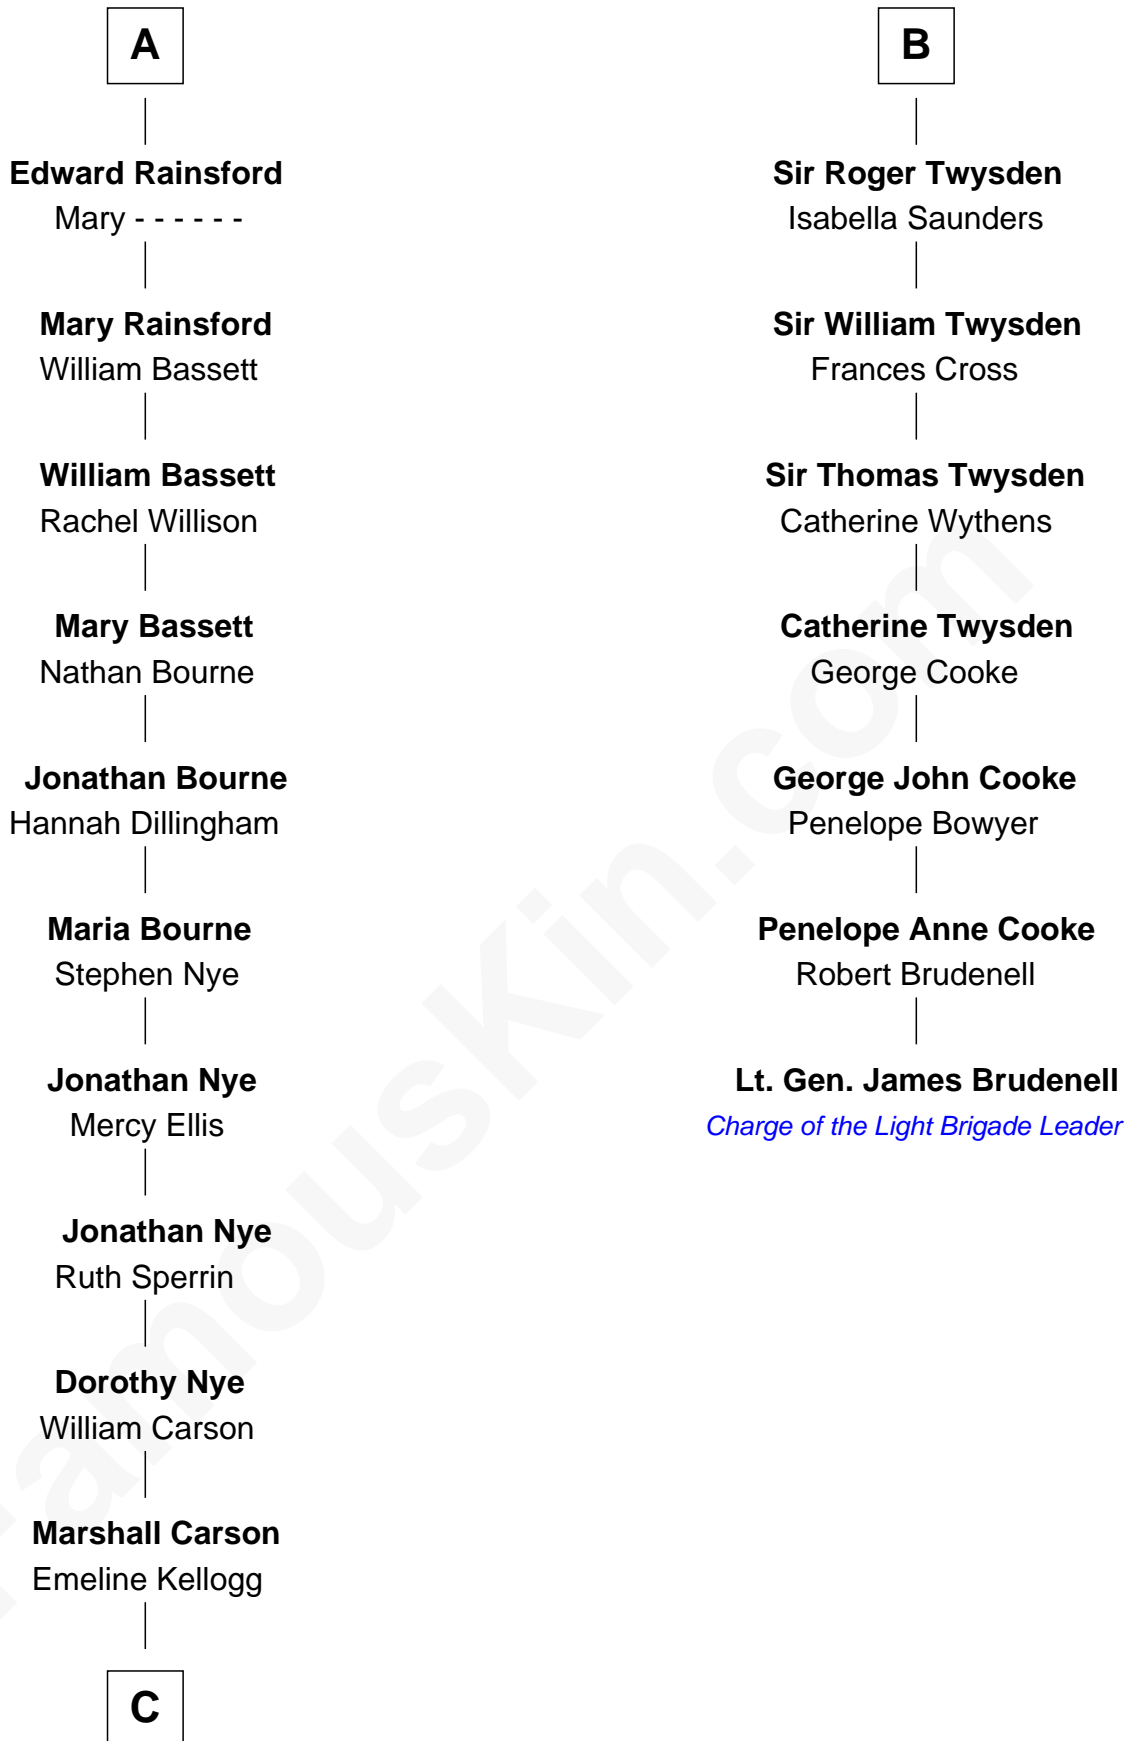

FamousKin.com

Relationship Chart of

Johnny Carson

TV Host - "The Tonight Show"

13th cousin 6 times removed of

Lt. Gen. James Brudenell

Leader of the "Charge of the Light Brigade"

C

Christopher N. Carson

Ella Bernice Hardy

Homer Lloyd Carson

Ruth E. Hook

Johnny Carson

TV Host - "The Tonight Show"

FamousKin.com