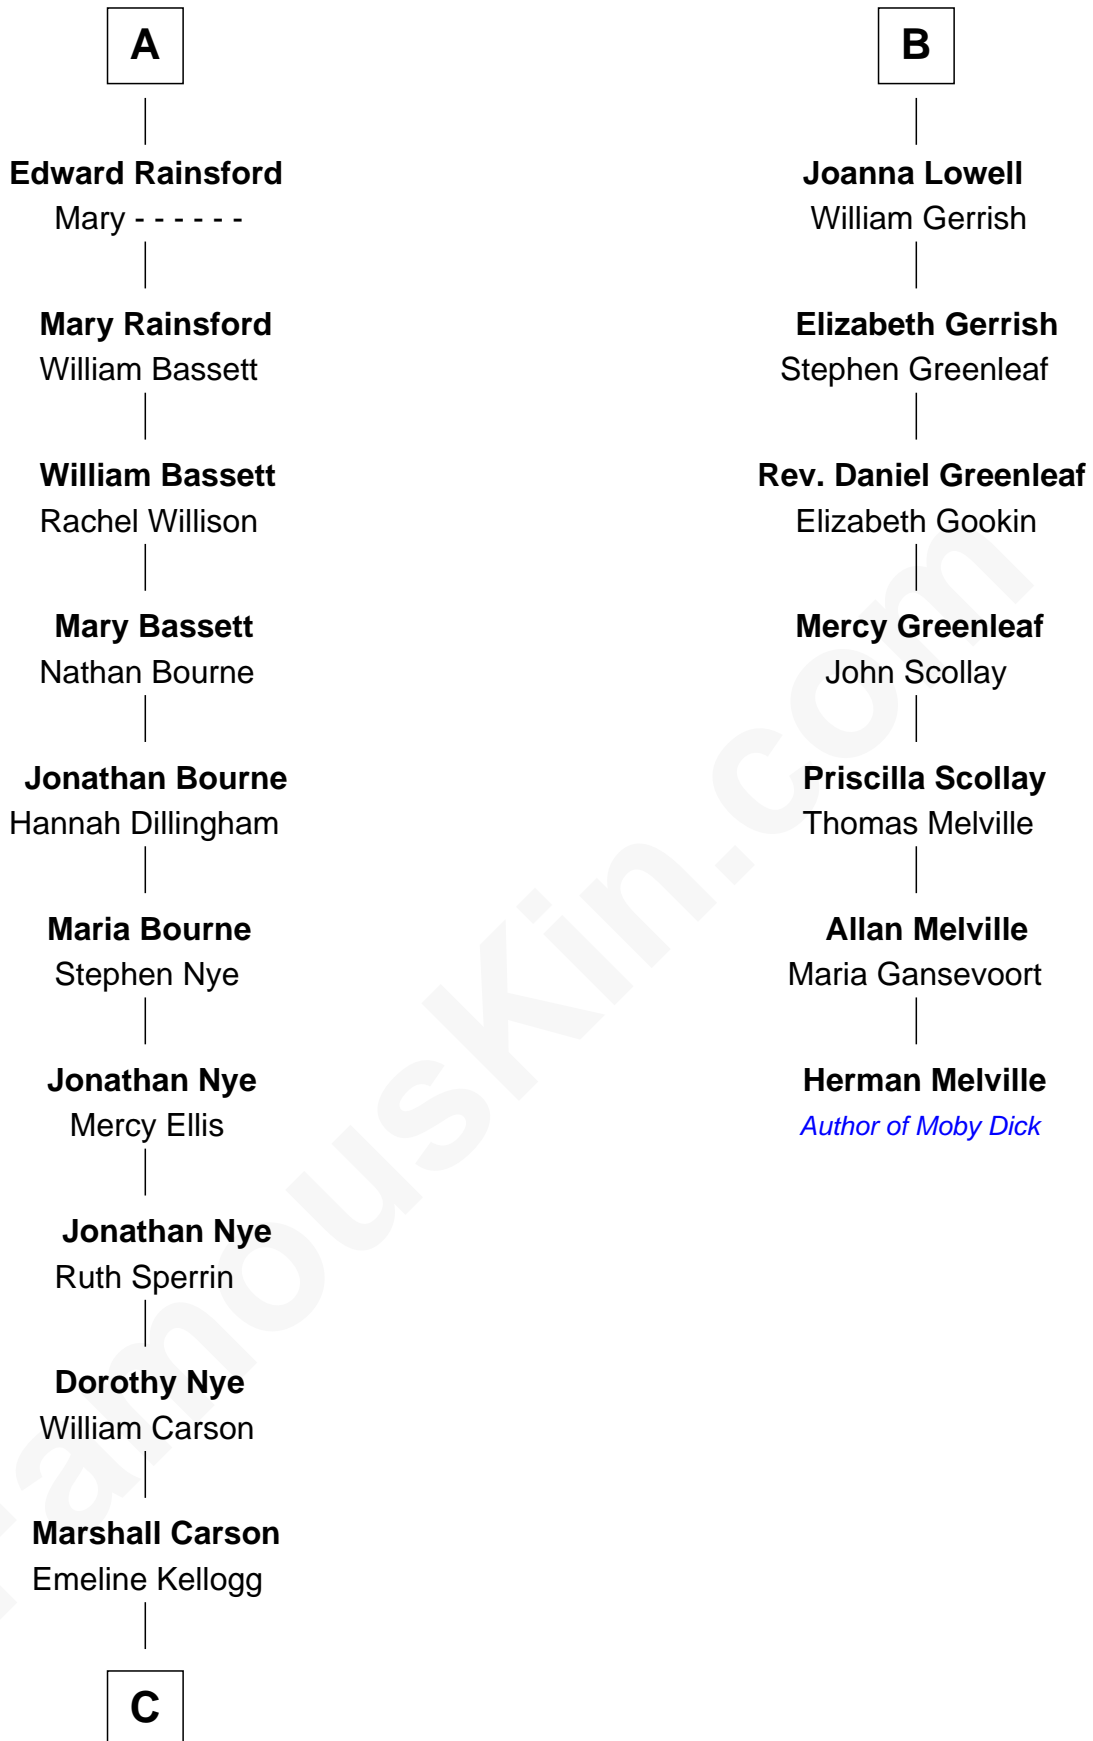

# FamousKin.com Relationship Chart of

**Johnny Carson**

*TV Host - "The Tonight Show"*

13th cousin 6 times removed of

**Herman Melville**

*Author of Moby Dick*

**Sir Walter Hungerford**

Katherine Peverell

**Sir Robert Hungerford**

Margaret Botreaux

**Eleanor Hungerford**

Sir John White

**Robert White**

Margaret Gainsford

**Margaret White**

John Kirton

**Stephen Kirton**

Margaret Offley

**Thomas Kirton**

Mary Sadler

**Mary Kirton**

Robert Rainsford

**A**

**Elizabeth Hungerford**

Edmund Percival

**Christian Percival**

Richard Lowle

**Percival Lowell**

Rebecca - - - - -

**B**

**C**

—  
**Christopher N. Carson**