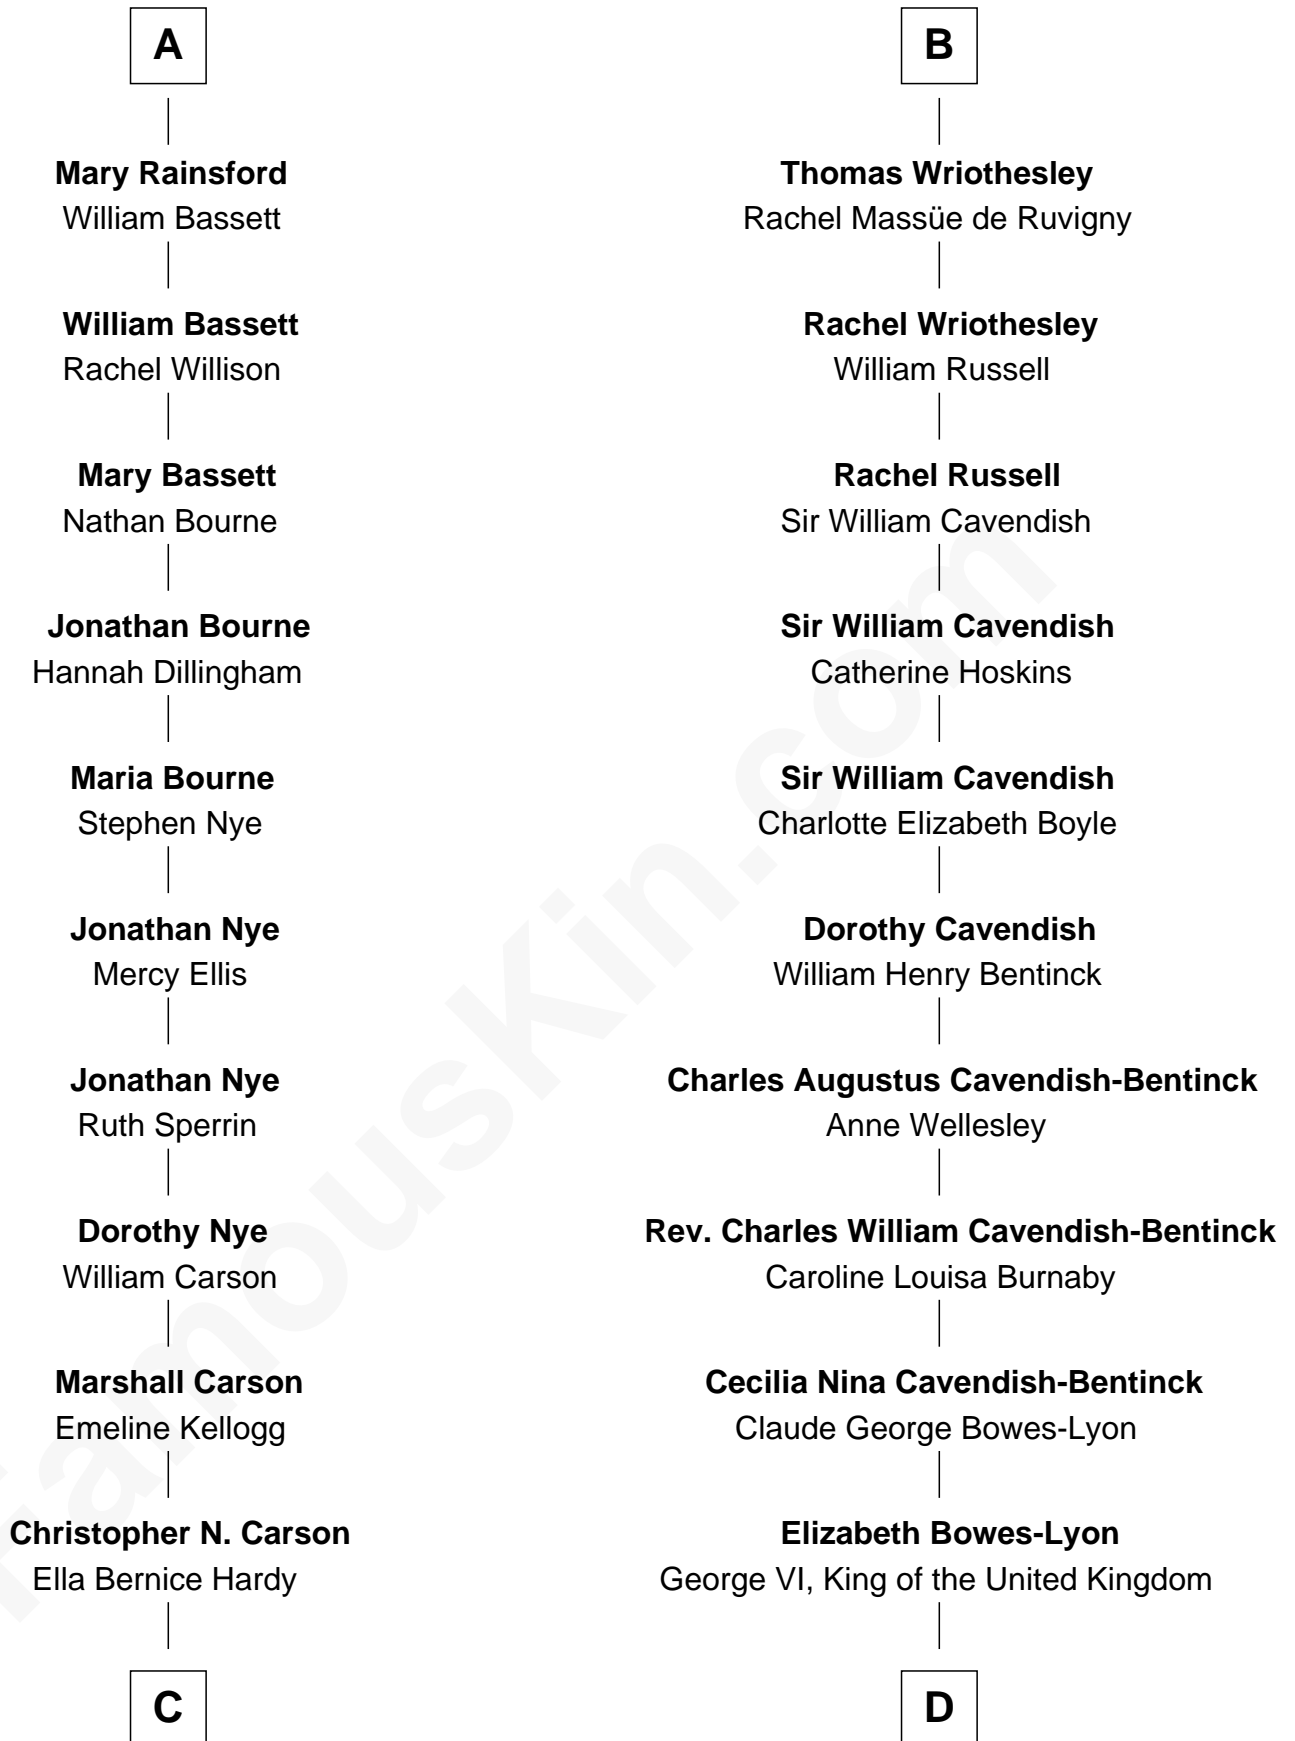

**Thomas Kirton**

Mary Sadler

**Mary Kirton**

Robert Rainsford

**Edward Rainsford**

Mary - - - - -

**A**

**Sir Robert Hungerford**

Eleanor Moleyns

**Sir Thomas Hungerford**

Anne Percy

**Mary Hungerford**

Sir Edward Hastings

**Sir George Hastings**

Anne Stafford

**Dorothy Hastings**

Sir Richard Devereux

**Elizabeth Devereux**

John Vernon

**Elizabeth Vernon**

Henry Wriothesley

**B**

**C**

**Homer Lloyd Carson**

Ruth E. Hook

**Johnny Carson**

*TV Host - "The Tonight Show"*

**D**

**Elizabeth II, Queen of the United Kingdom**

Prince Philip of Edinburgh

**King Charles III**

*King of the United Kingdom*