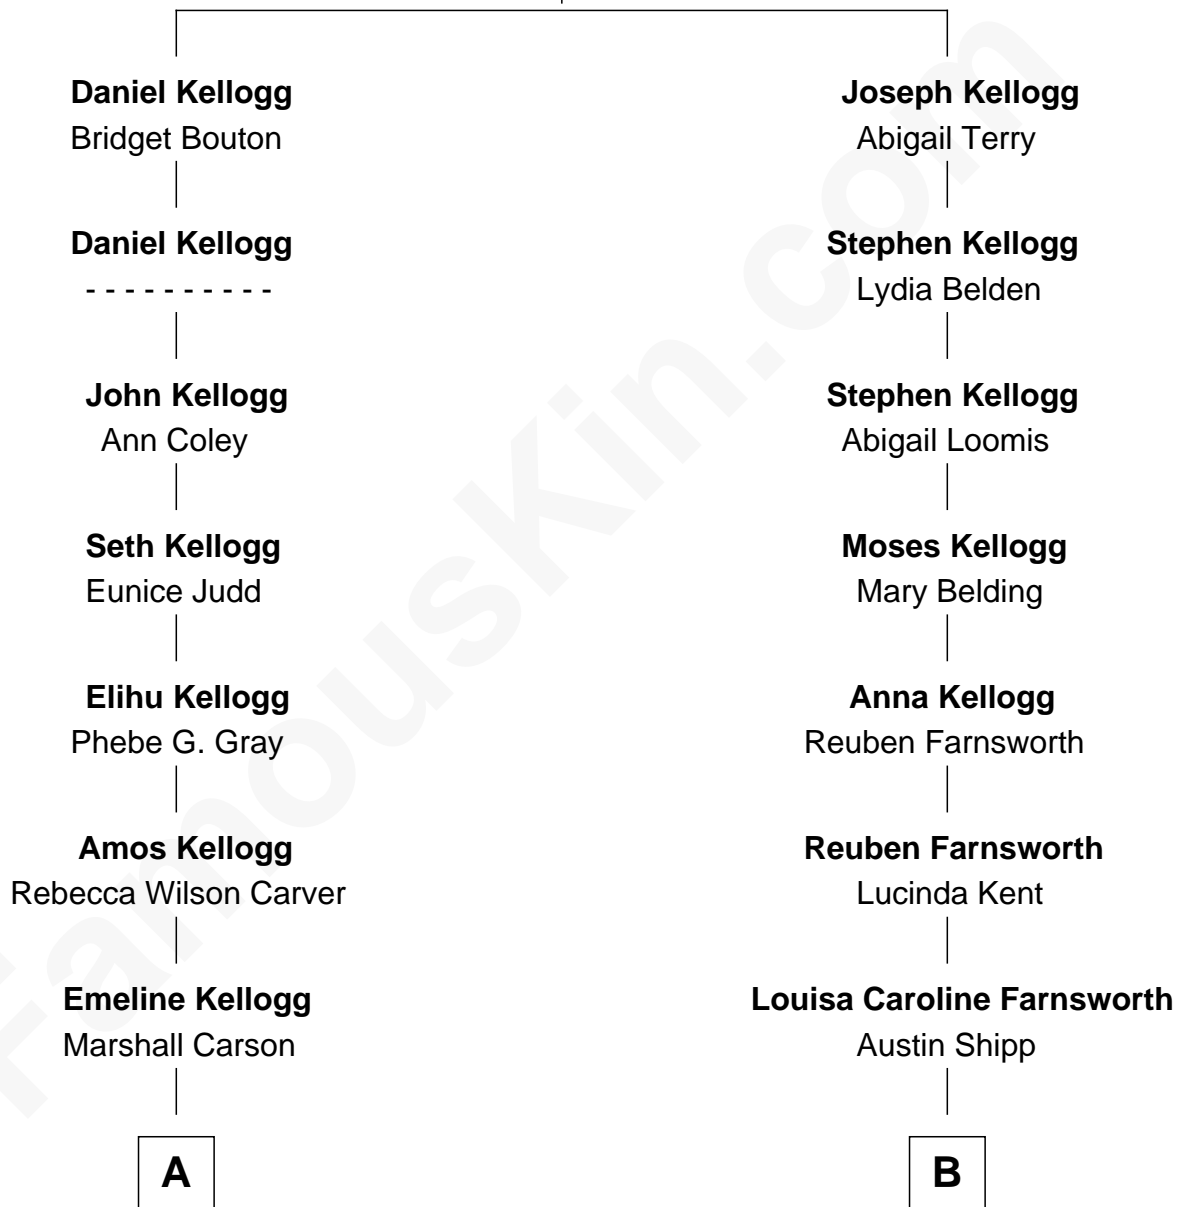

FamousKin.com Relationship Chart of

Johnny Carson

TV Host - "The Tonight Show"

9th cousin 2 times removed of

Amy Adams

Movie Actress

Martyn Kellogg

Prudence Bird

A

Christopher N. Carson

Ella Bernice Hardy

Homer Lloyd Carson

Ruth E. Hook

Johnny Carson

TV Host - "The Tonight Show"

B

Dr. Milford Bard Shipp

Ellis Reynolds

Olea Shipp

John Hyrum Hill

Olea Lorraine Hill

Frank Ralph Adams

Richard Kent Adams

Kathryn Hicken