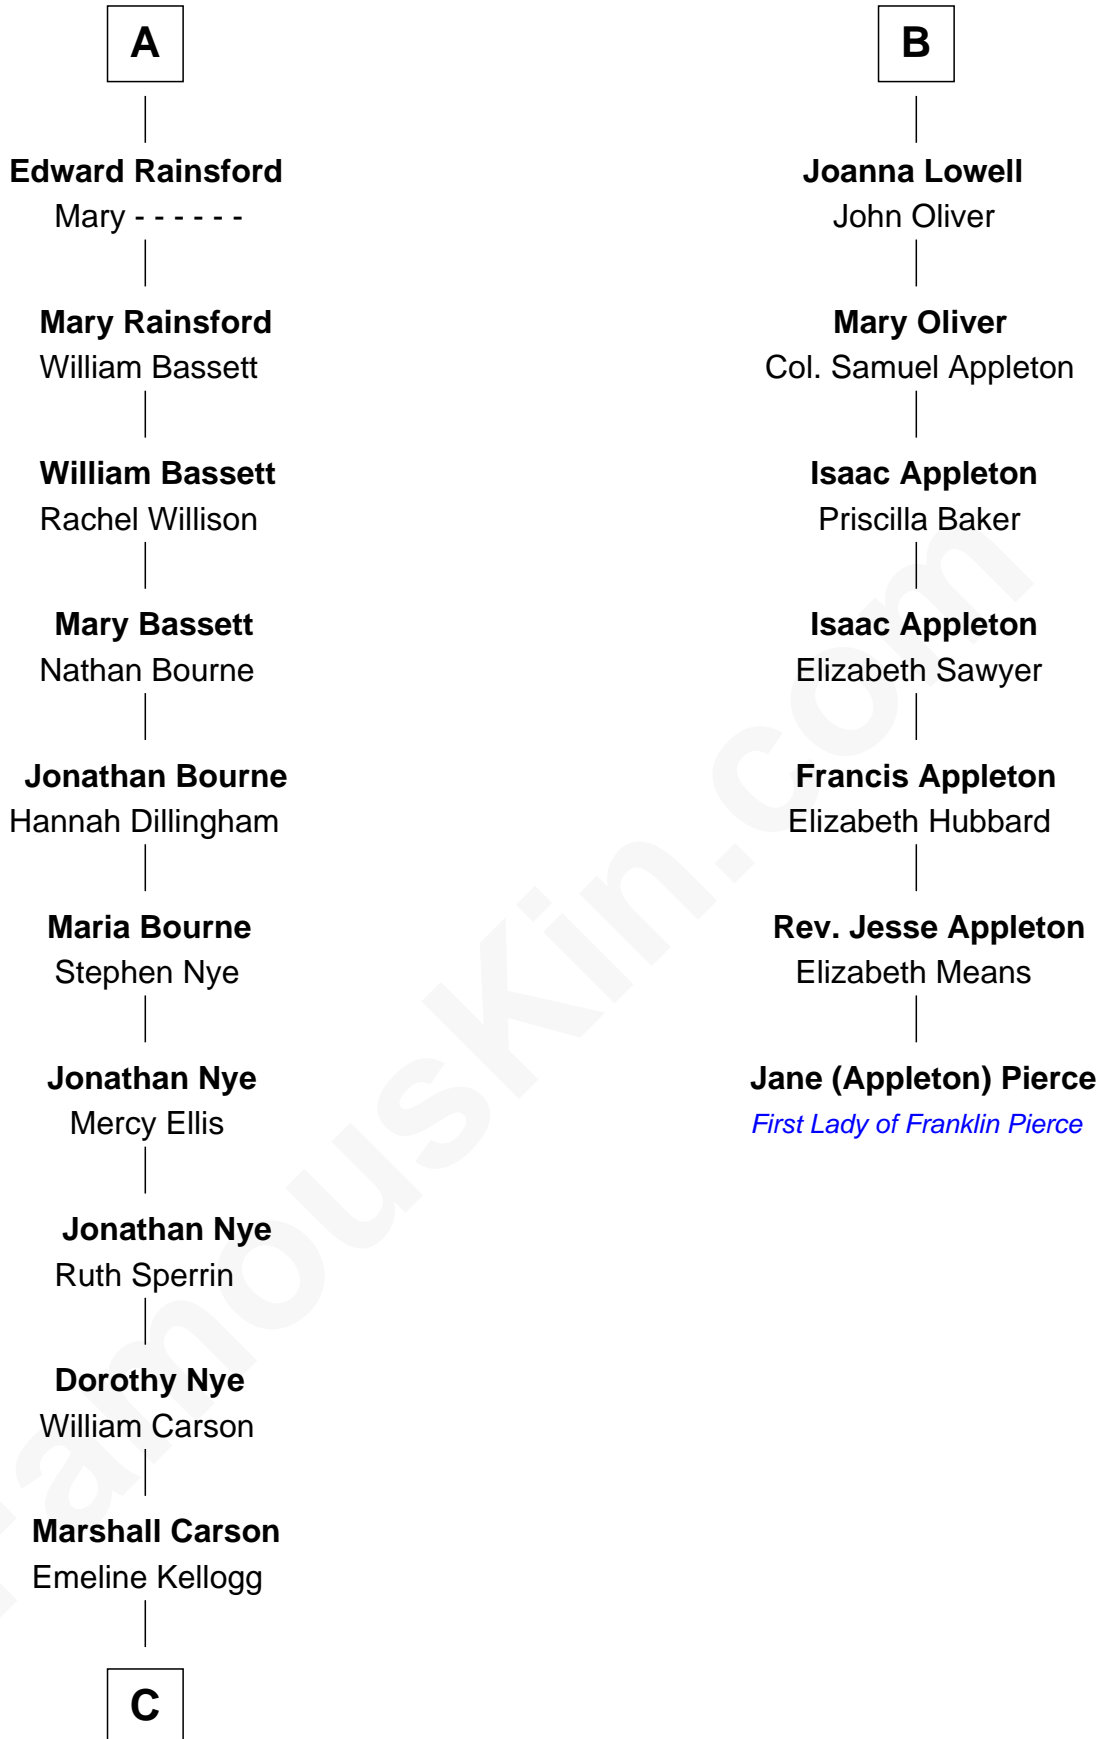

FamousKin.com

Relationship Chart of

Johnny Carson

TV Host - "The Tonight Show"

13th cousin 6 times removed of

Jane (Appleton) Pierce

First Lady of President Franklin Pierce

Sir Walter Hungerford

Katherine Peverell

Sir Robert Hungerford

Margaret Botreaux

Eleanor Hungerford

Sir John White

Robert White

Margaret Gainsford

Margaret White

John Kirton

Stephen Kirton

Margaret Offley

Thomas Kirton

Mary Sadler

Mary Kirton

Robert Rainsford

A

Elizabeth Yorke

Edmund Percival

Christian Percival

Richard Lowle

Percival Lowell

Rebecca - - - - -

B

C