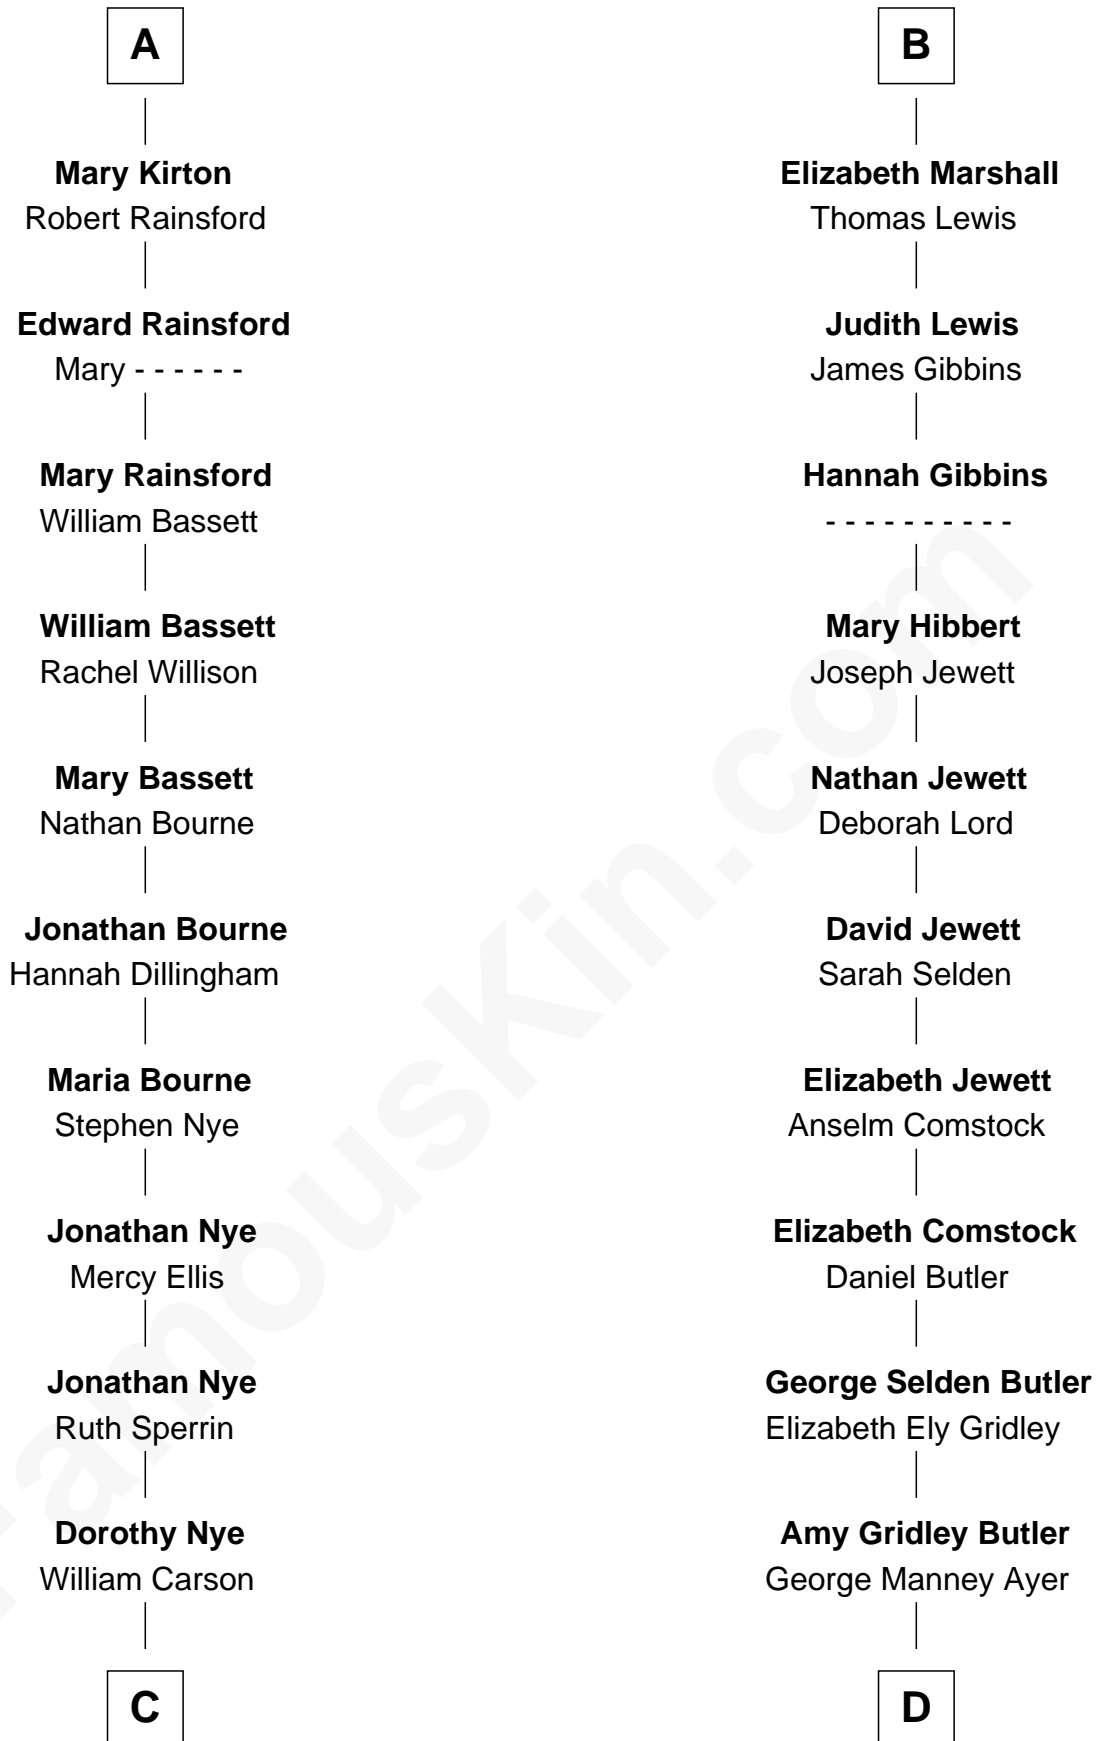

# FamousKin.com Relationship Chart of

**Johnny Carson**

*TV Host - "The Tonight Show"*

19th cousin 1 time removed of

**Gerald Ford**

*38th U.S. President*

**Sir John de Beaumont**  
Katherine de Everingham

**Elizabeth Beaumont**  
Sir William Botreaux

**Margaret Botreaux**  
Sir Robert Hungerford

**Eleanor Hungerford**  
Sir John White

**Robert White**  
Margaret Gainsford

**Margaret White**  
John Kirton

**Stephen Kirton**  
Margaret Offley

**Thomas Kirton**  
Mary Sadler

**A**

**Sir Henry de Beaumont**  
Elizabeth Willoughby

**Sir Henry Beaumont**  
Joan Heronville

**Sir Henry Beaumont**  
Eleanor Sutton

**Constance Beaumont**  
John Mytton

**Joyce Mytton**  
John Harpersfield

**Edward Harpersfield alias Mytton**  
Anne Skrimshire

**Katherine Mytton**  
Roger Marshall

**B**

**C**

**Marshall Carson**  
Emeline Kellogg

**Christopher N. Carson**  
Ella Bernice Hardy

**Homer Lloyd Carson**  
Ruth E. Hook