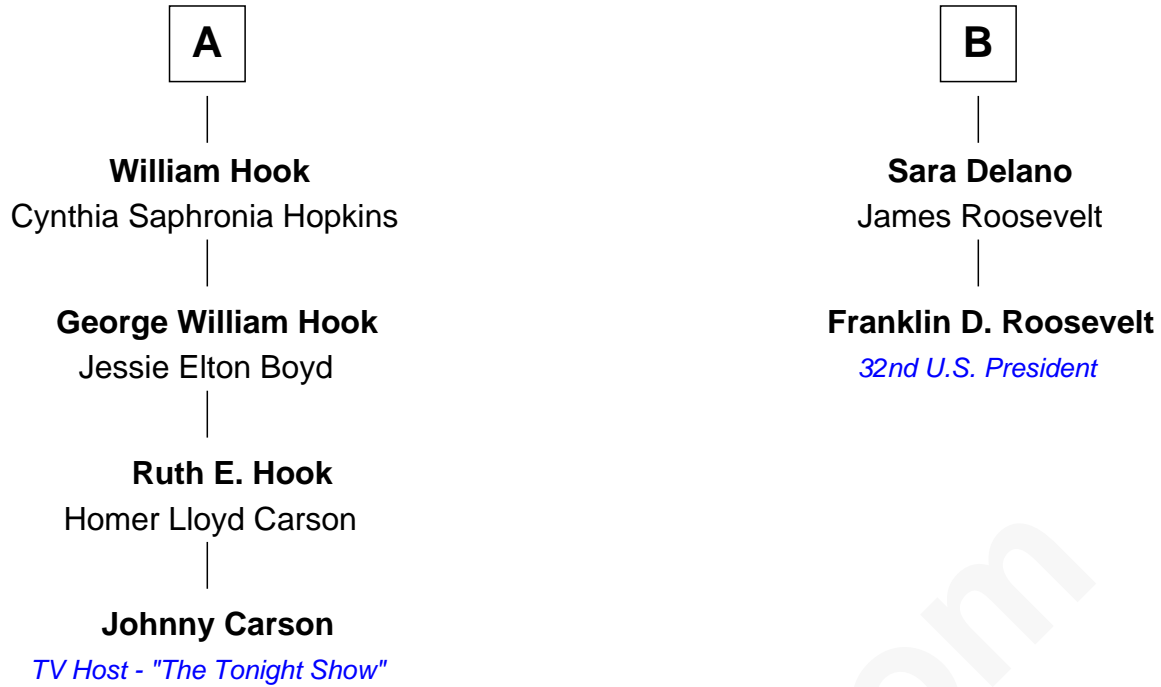

# FamousKin.com Relationship Chart of

**Johnny Carson**

TV Host - "The Tonight Show"

8th cousin 2 times removed of

**Franklin D. Roosevelt**

32nd U.S. President

FamousKin.com