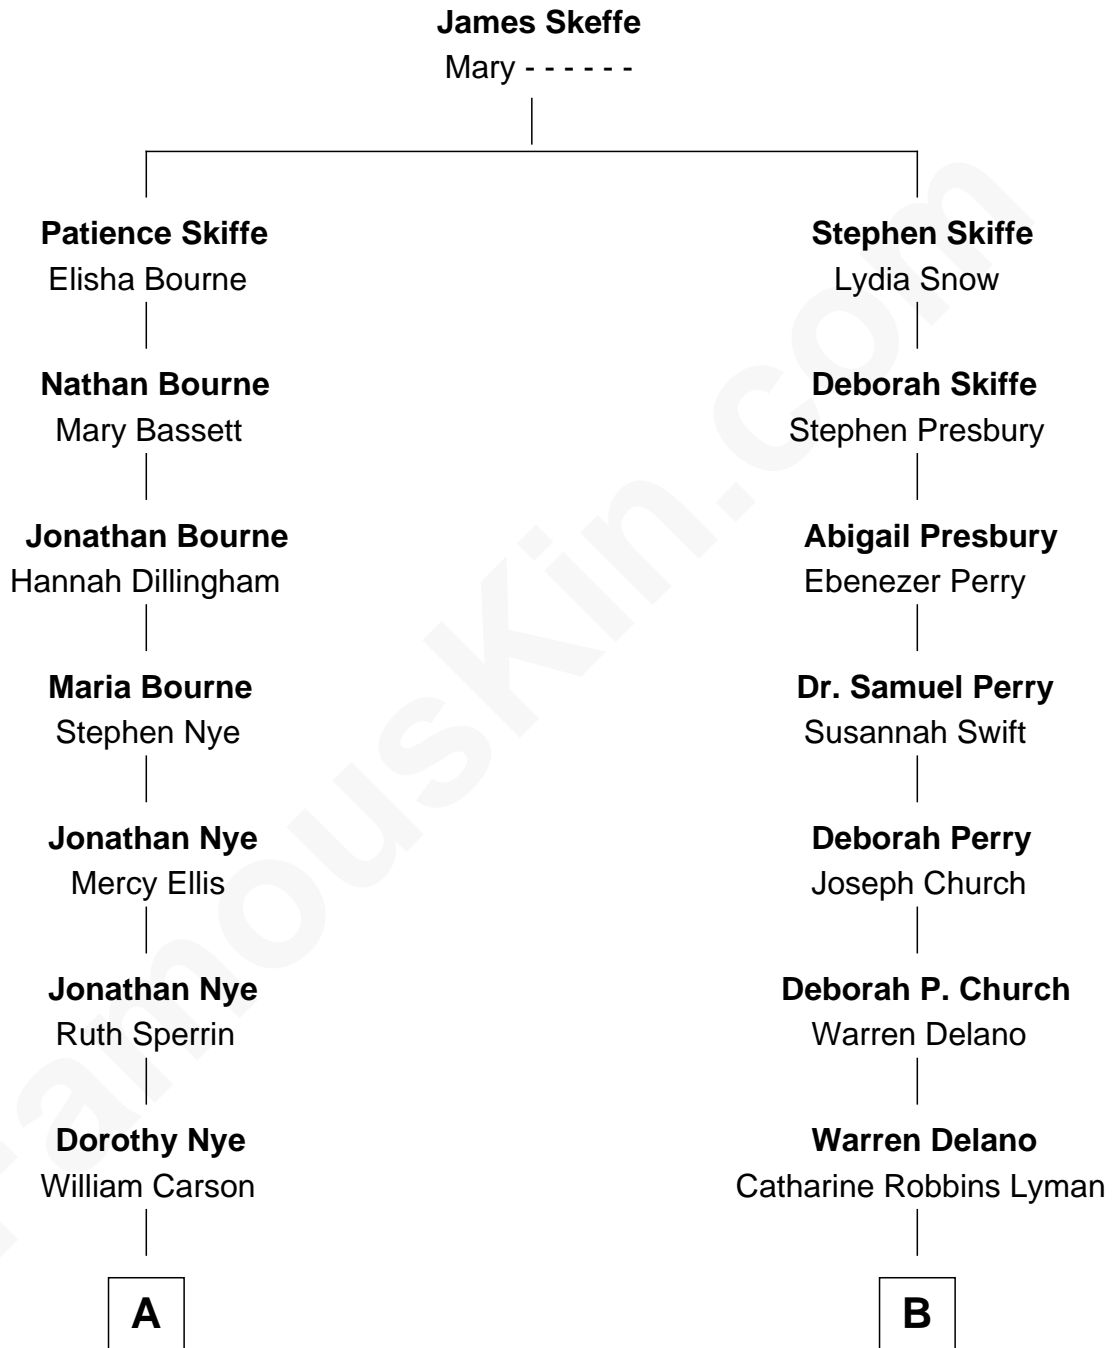

FamousKin.com Relationship Chart of

Johnny Carson

TV Host - "The Tonight Show"

8th cousin 2 times removed of

Franklin D. Roosevelt

32nd U.S. President

A

Marshall Carson

Emeline Kellogg

Christopher N. Carson

Ella Bernice Hardy

Homer Lloyd Carson

Ruth E. Hook

Johnny Carson

TV Host - "The Tonight Show"

B

Sara Delano

James Roosevelt

Franklin D. Roosevelt

32nd U.S. President

FamousKin.com