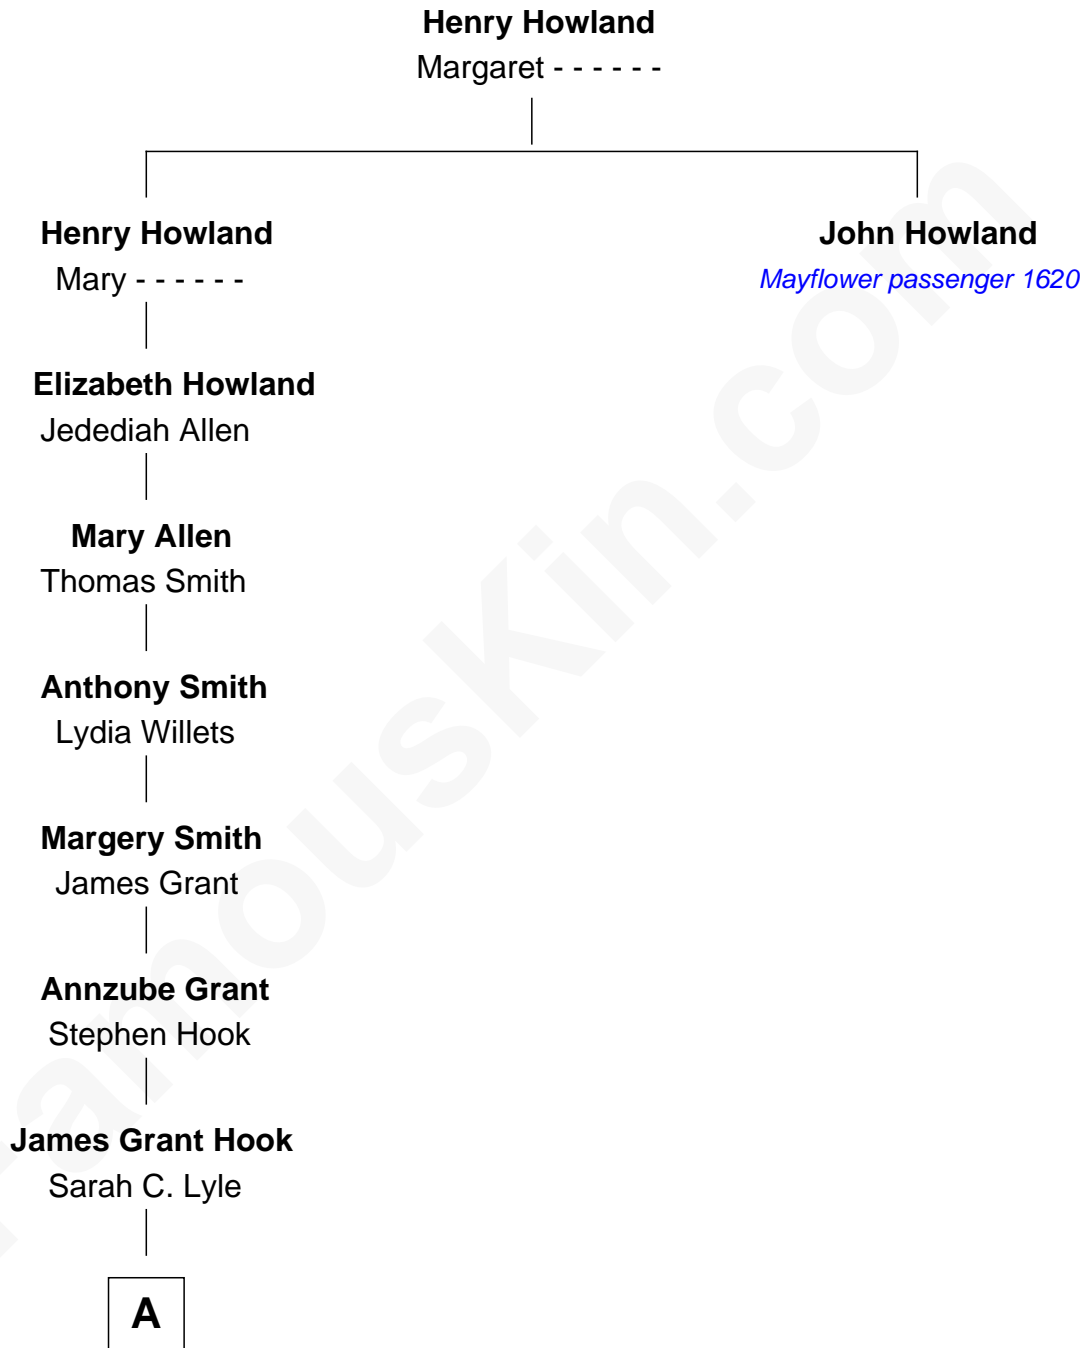

FamousKin.com Relationship Chart of

Johnny Carson

TV Host - "The Tonight Show"

8th great-grandnephew of

John Howland

(c1598 - 1672/3) Mayflower passenger 1620

MAYFLOWER

A

—
William Hook
Cynthia Saphronia Hopkins

—
George William Hook
Jessie Elton Boyd

—
Ruth E. Hook
Homer Lloyd Carson

—
Johnny Carson
TV Host - "The Tonight Show"

FamousKin.com