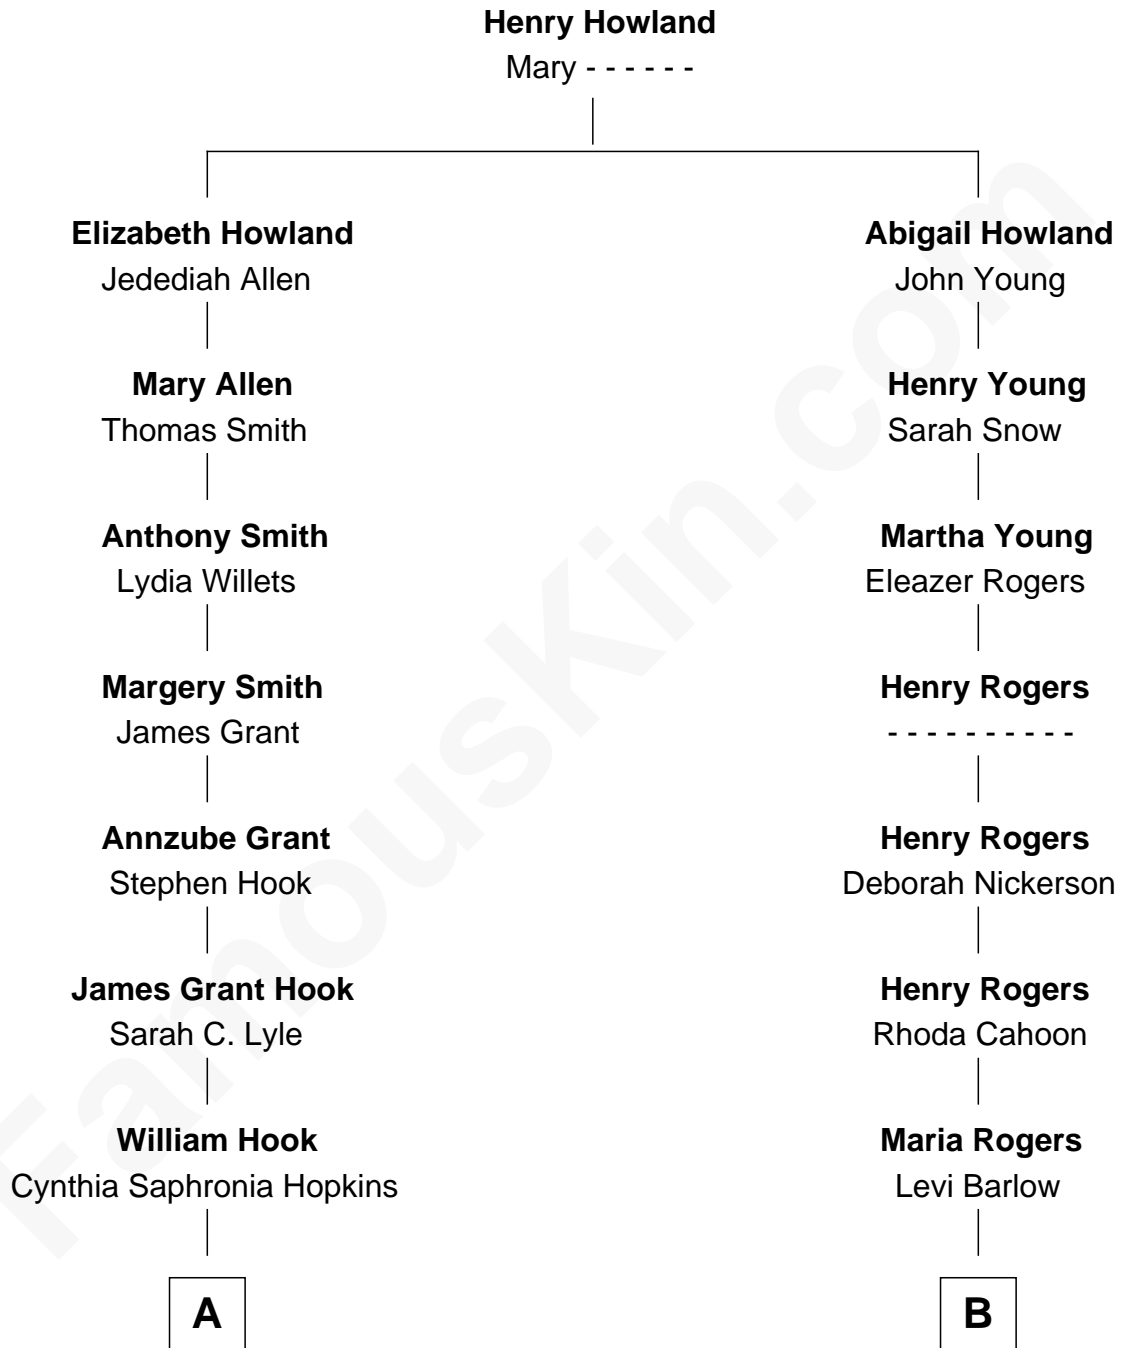

FamousKin.com Relationship Chart of

Johnny Carson

TV Host - "The Tonight Show"

9th cousin 2 times removed of

Kristine Rolofson

Harlequin Novelist

A

George William Hook

Jessie Elton Boyd

Ruth E. Hook

Homer Lloyd Carson

Johnny Carson

TV Host - "The Tonight Show"

B

Almira Barlow

William Henry Winslow

William Leonard Winslow

Jane McIntosh

Lloyd Robert Winslow

Dorothy Grace Dandeno

Donald Lloyd Winslow

Ottis Mary Scheuermann

Kristine Rolofson

Harlequin Novelist