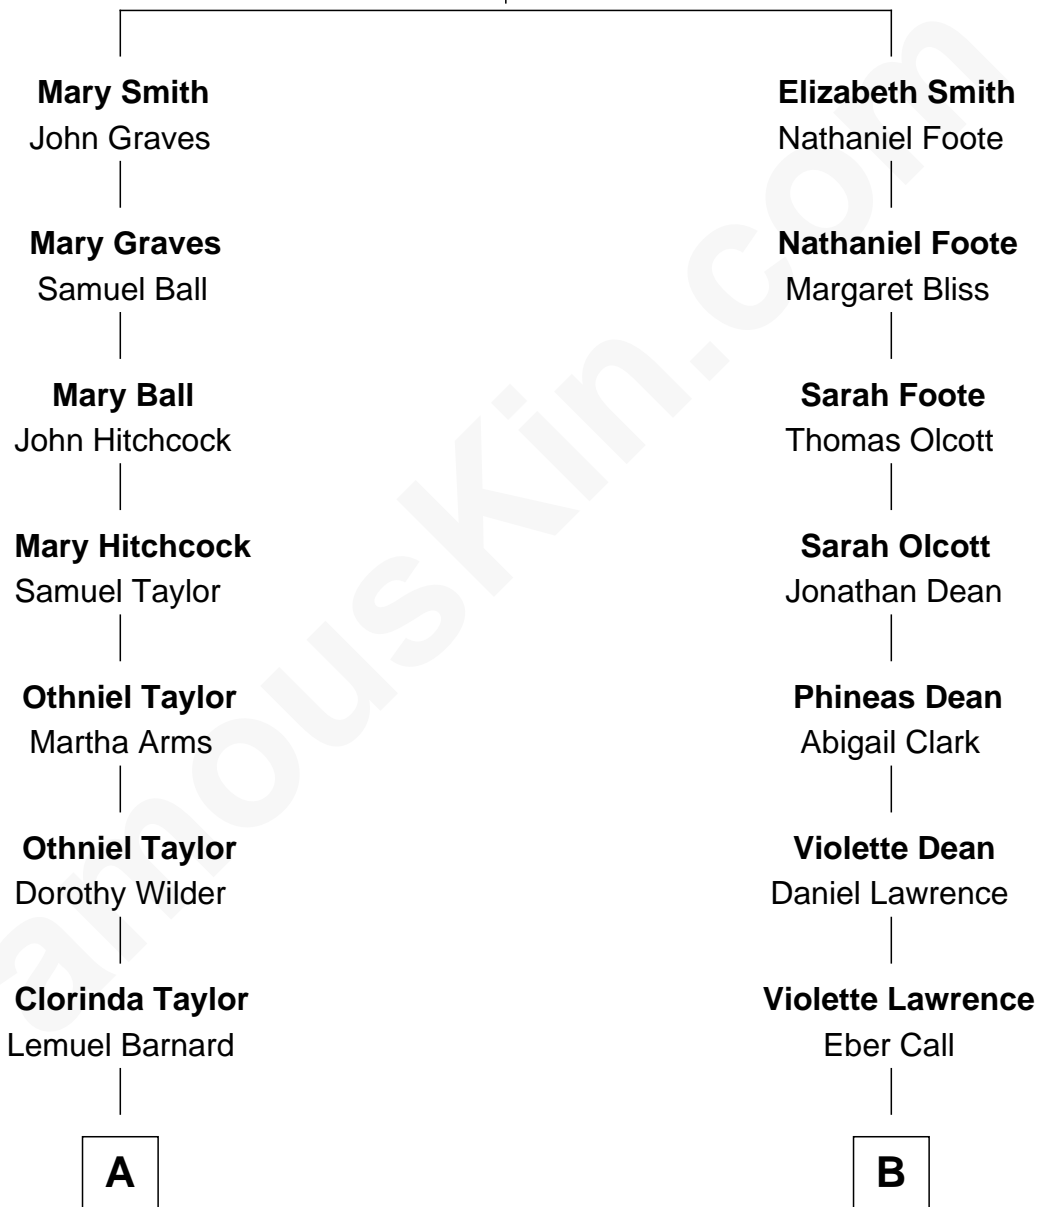

# FamousKin.com Relationship Chart of

**Lillian Gish**

*Stage, TV and Movie Actress*

9th cousin 1 time removed of

**Walt Disney**

*Co-Founder of The Walt Disney Company*

**Samuel Smith**

Elizabeth Smith

**A**

**Emily Ward Barnard**  
Samuel H. Robinson

**Elizabeth Ellen Robinson**  
Henry C. McConnell

**Mary Robinson McConnell**  
James Lee Gish

**Lillian Gish**  
*Stage, TV and Movie Actress*

**B**

**Charles Call**  
Henrietta Gross

**Flora Call**  
Elias Charles Disney

**Walt Disney**  
*Co-Founder of The Walt Disney Co.*

FamousKin.com