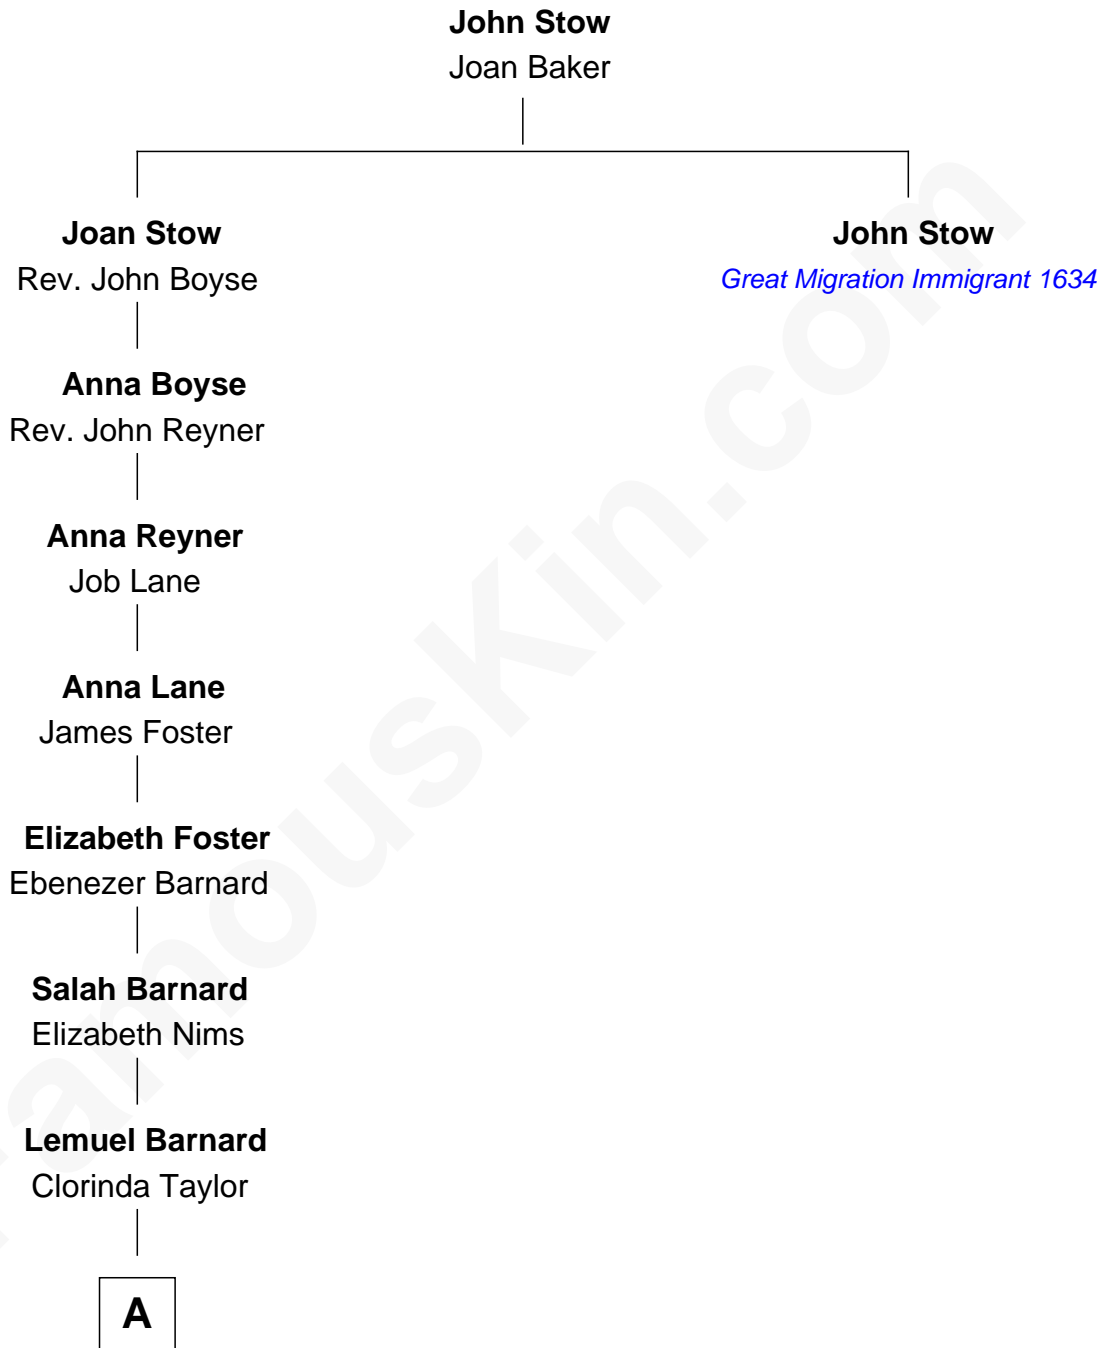

# FamousKin.com Relationship Chart of

**Lillian Gish**

*Stage, TV and Movie Actress*

**8th great-grandniece of**

**John Stow**

*(c1581/2 - c1652) Great Migration Immigrant 1634*

**A**

—  
**Emily Ward Barnard**

Samuel H. Robinson

—  
**Elizabeth Ellen Robinson**

Henry C. McConnell

—  
**Mary Robinson McConnell**

James Lee Gish

—  
**Lillian Gish**

*Stage, TV and Movie Actress*