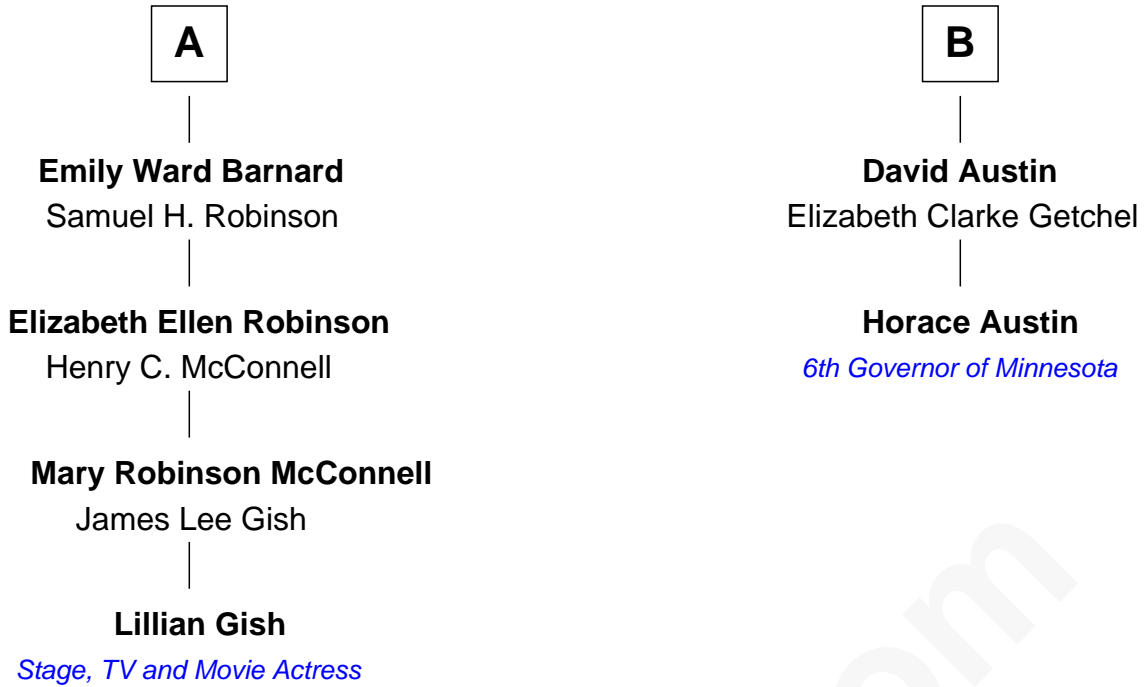

FamousKin.com Relationship Chart of

Lillian Gish

Stage, TV and Movie Actress

8th cousin 2 times removed of

Horace Austin

6th Governor of Minnesota

Rev. Thomas Stoughton

Katherine - - - - -

FamousKin.com