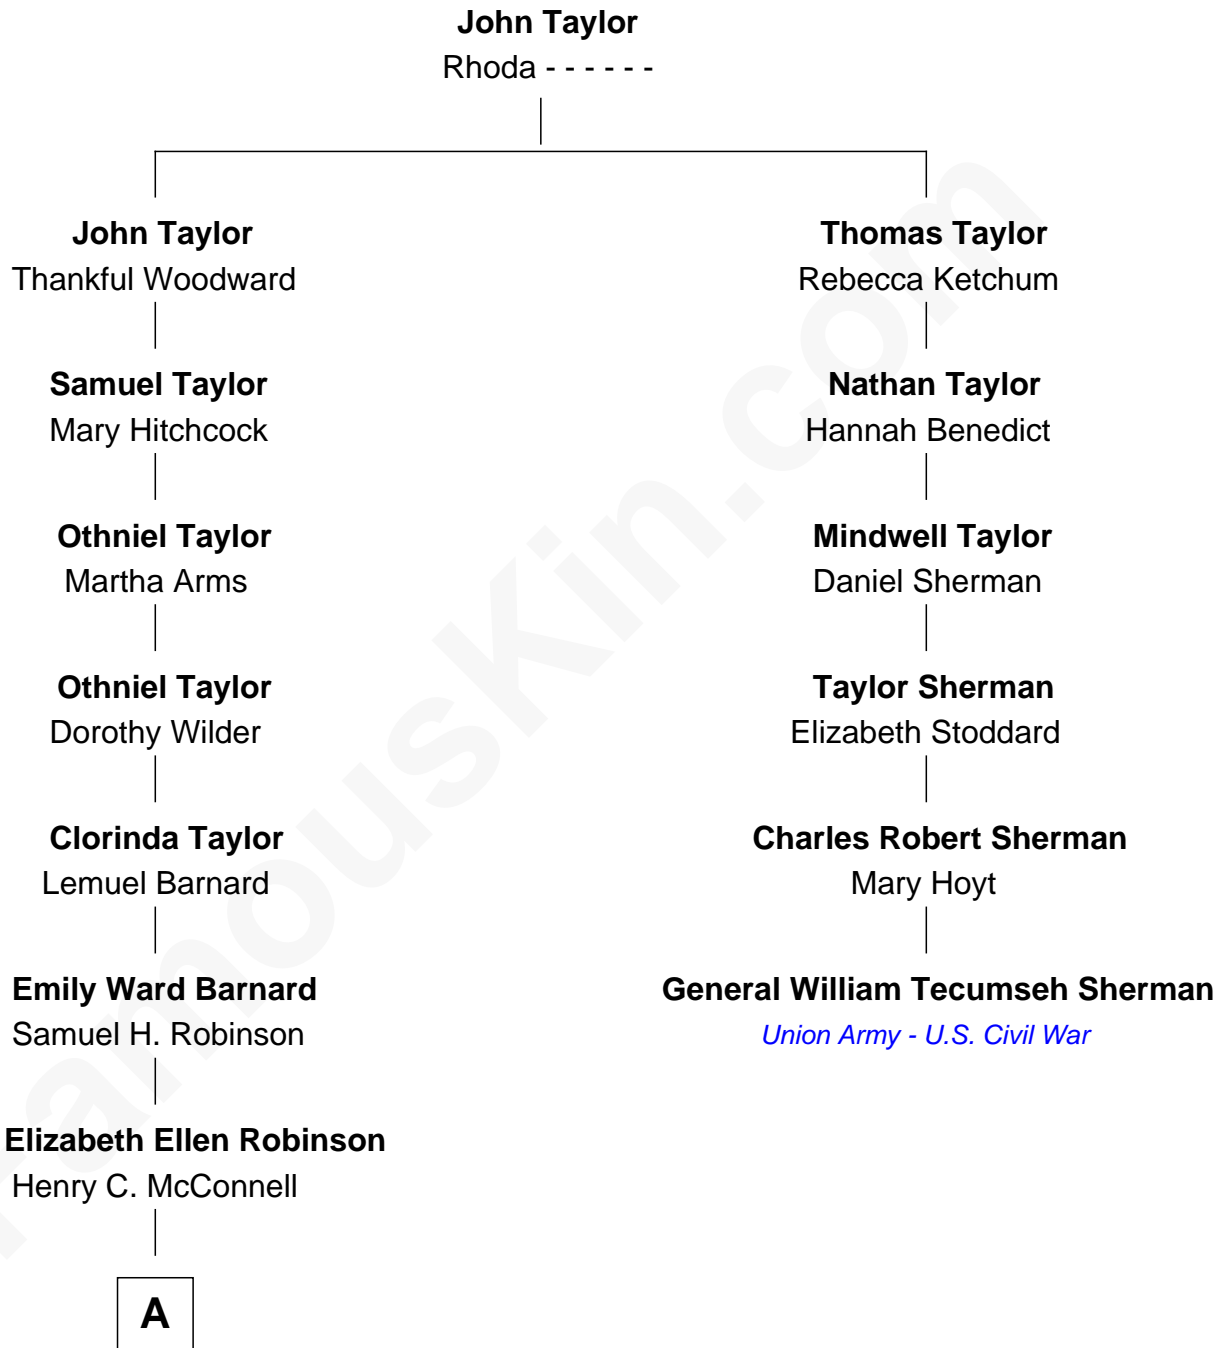

FamousKin.com Relationship Chart of

Lillian Gish

Stage, TV and Movie Actress

5th cousin 3 times removed of

General William Tecumseh Sherman

Union Army - U.S. Civil War

A

—
Mary Robinson McConnell

James Lee Gish

—
Lillian Gish

Stage, TV and Movie Actress

FamousKin.com