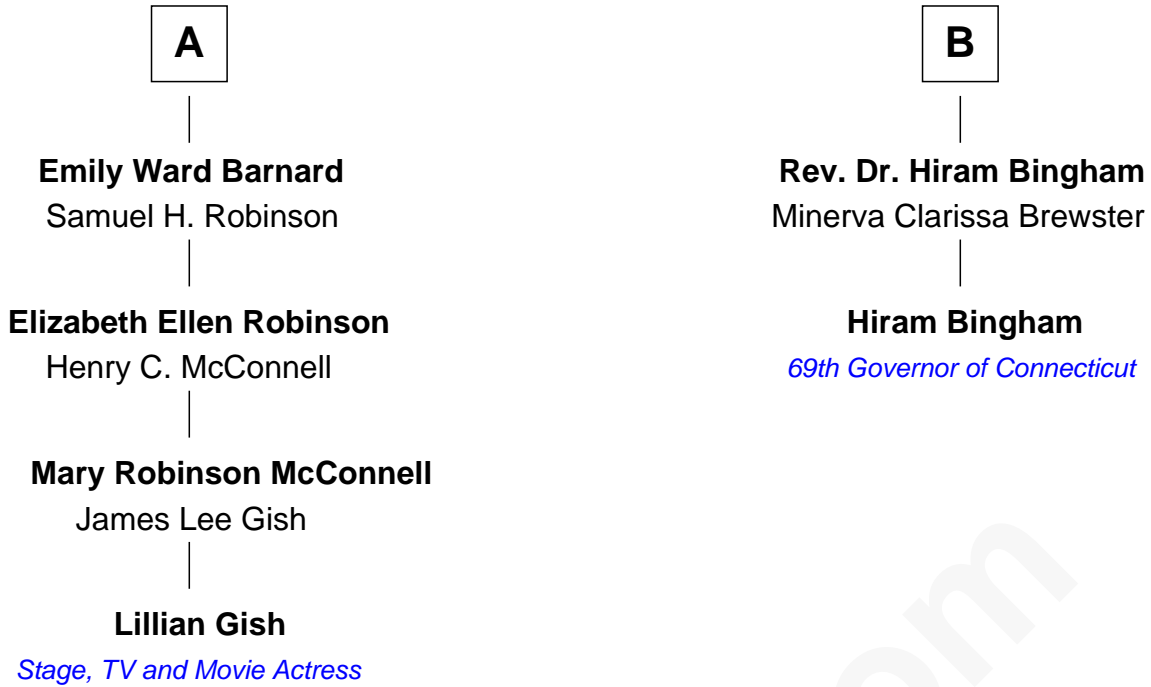

FamousKin.com Relationship Chart of

Lillian Gish

Stage, TV and Movie Actress

8th cousin 2 times removed of

Hiram Bingham

69th Governor of Connecticut

Rev. Thomas Stoughton

Katherine - - - - -

John Scudder

Elizabeth Scudder

Samuel Lothrop

John Lathrop

Ruth Royce

Ruth Lathrop

Samuel Post

Ruth Post

Joseph Bingham

Calvin Bingham

Lydia Denton

Hiram Bingham

Sybil Moseley

B

FamousKin.com