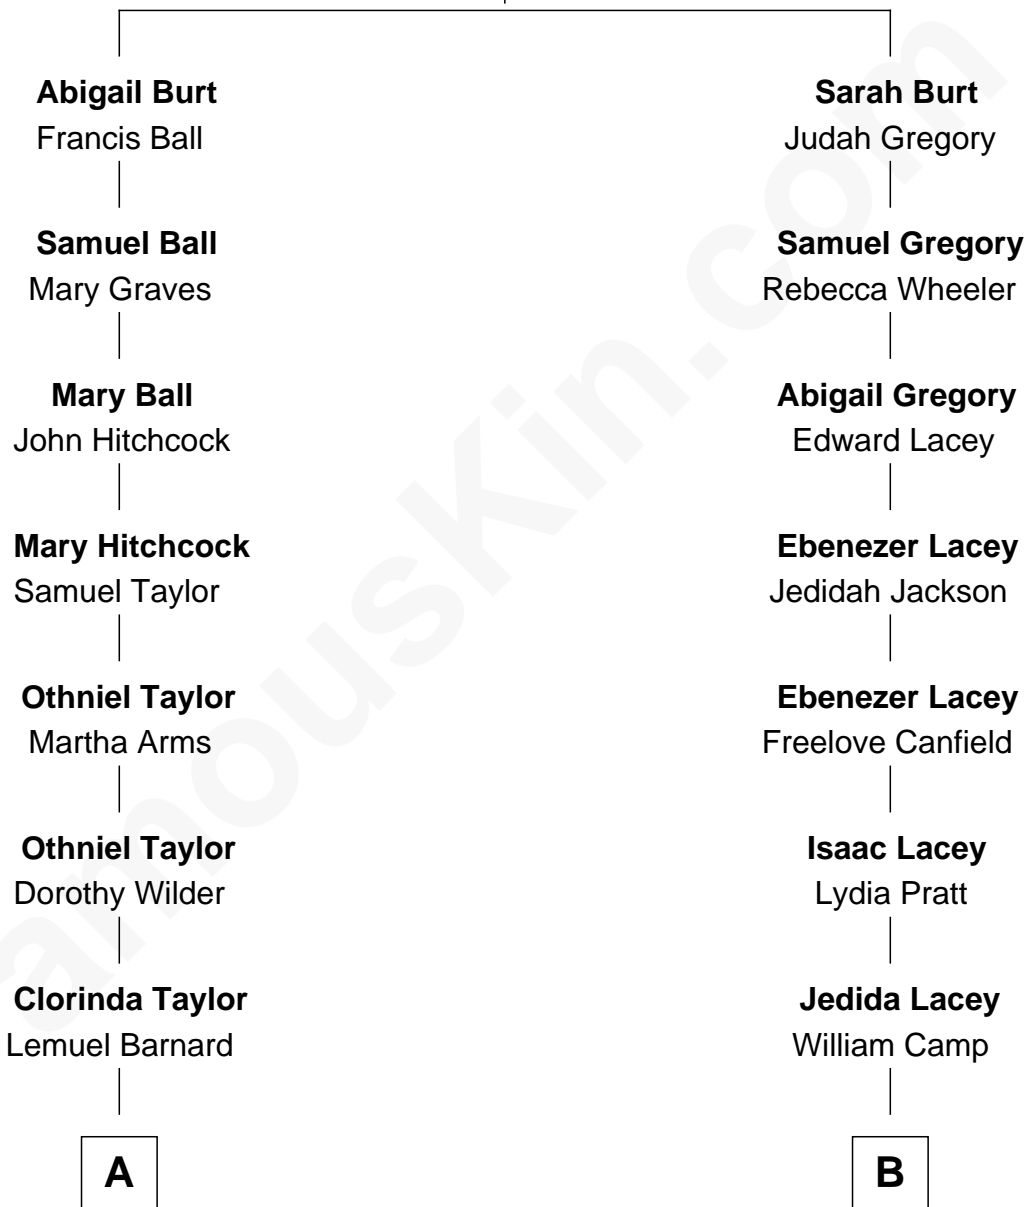

FamousKin.com

Relationship Chart of

Lillian Gish

Stage, TV and Movie Actress

10th cousin 3 times removed of

Sydney Biddle Barrows

Mayflower Madam

Henry Burt
Eulalia Marche

A

Emily Ward Barnard
Samuel H. Robinson

Elizabeth Ellen Robinson
Henry C. McConnell

Mary Robinson McConnell
James Lee Gish

Lillian Gish
Stage, TV and Movie Actress

B

Anna Camp
Treat Bosworth

Emma Arabella Bosworth
Lorenzo Ackley

Helen Eva Ackley
William Gildersleeve Parke

Elizabeth Parke
Percy Ballantine

John Boyd Ballantine
Anne L. Crawford

Jeannette Ballantine
Donald Byers Barrows

Sydney Biddle Barrows
Mayflower Madam