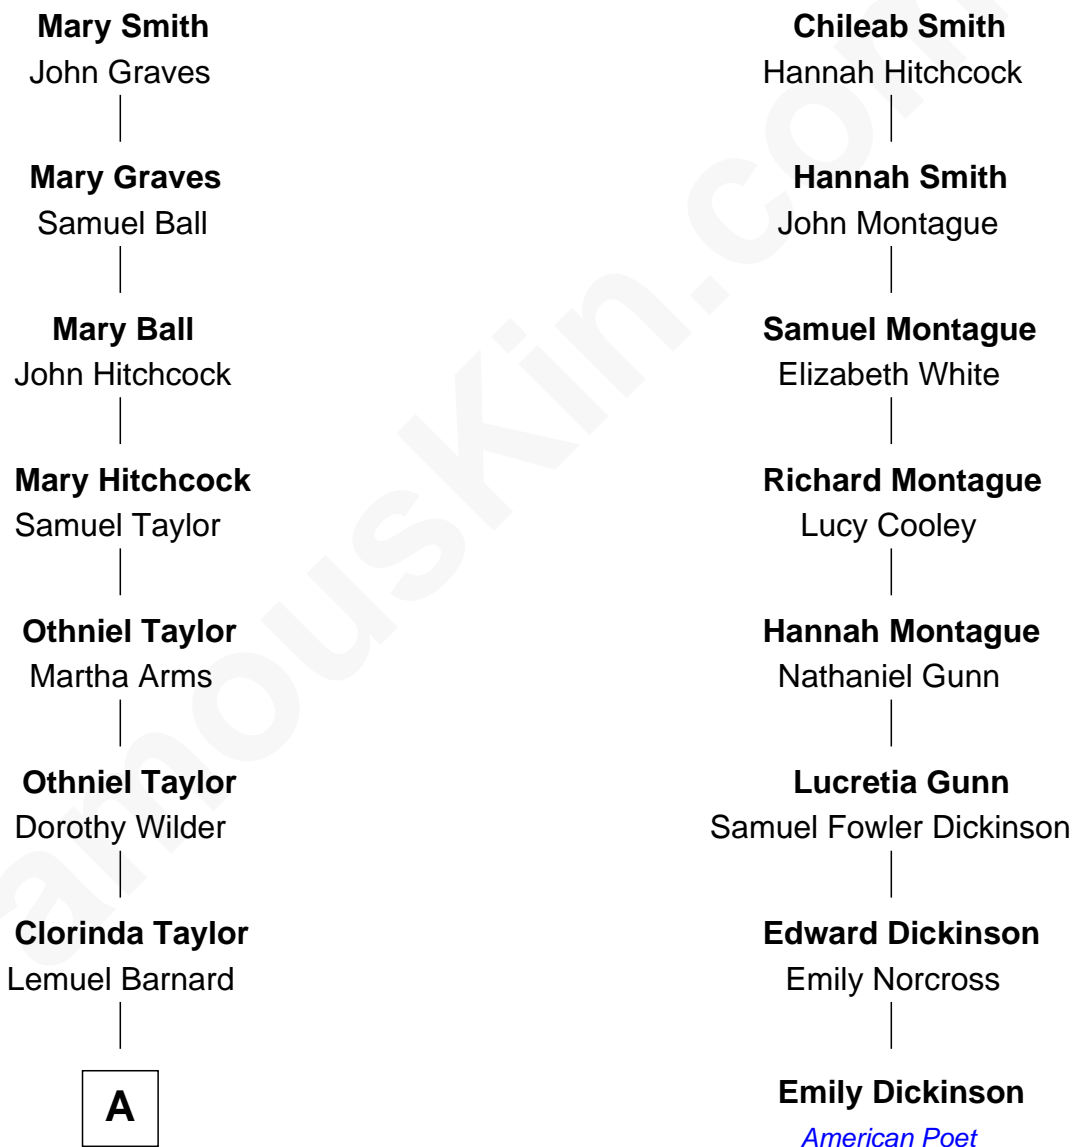

FamousKin.com Relationship Chart of

Lillian Gish

Stage, TV and Movie Actress

7th cousin 3 times removed of

Emily Dickinson

American Poet

Samuel Smith

Elizabeth Smith

A

—
Emily Ward Barnard

Samuel H. Robinson

—
Elizabeth Ellen Robinson

Henry C. McConnell

—
Mary Robinson McConnell

James Lee Gish

—
Lillian Gish