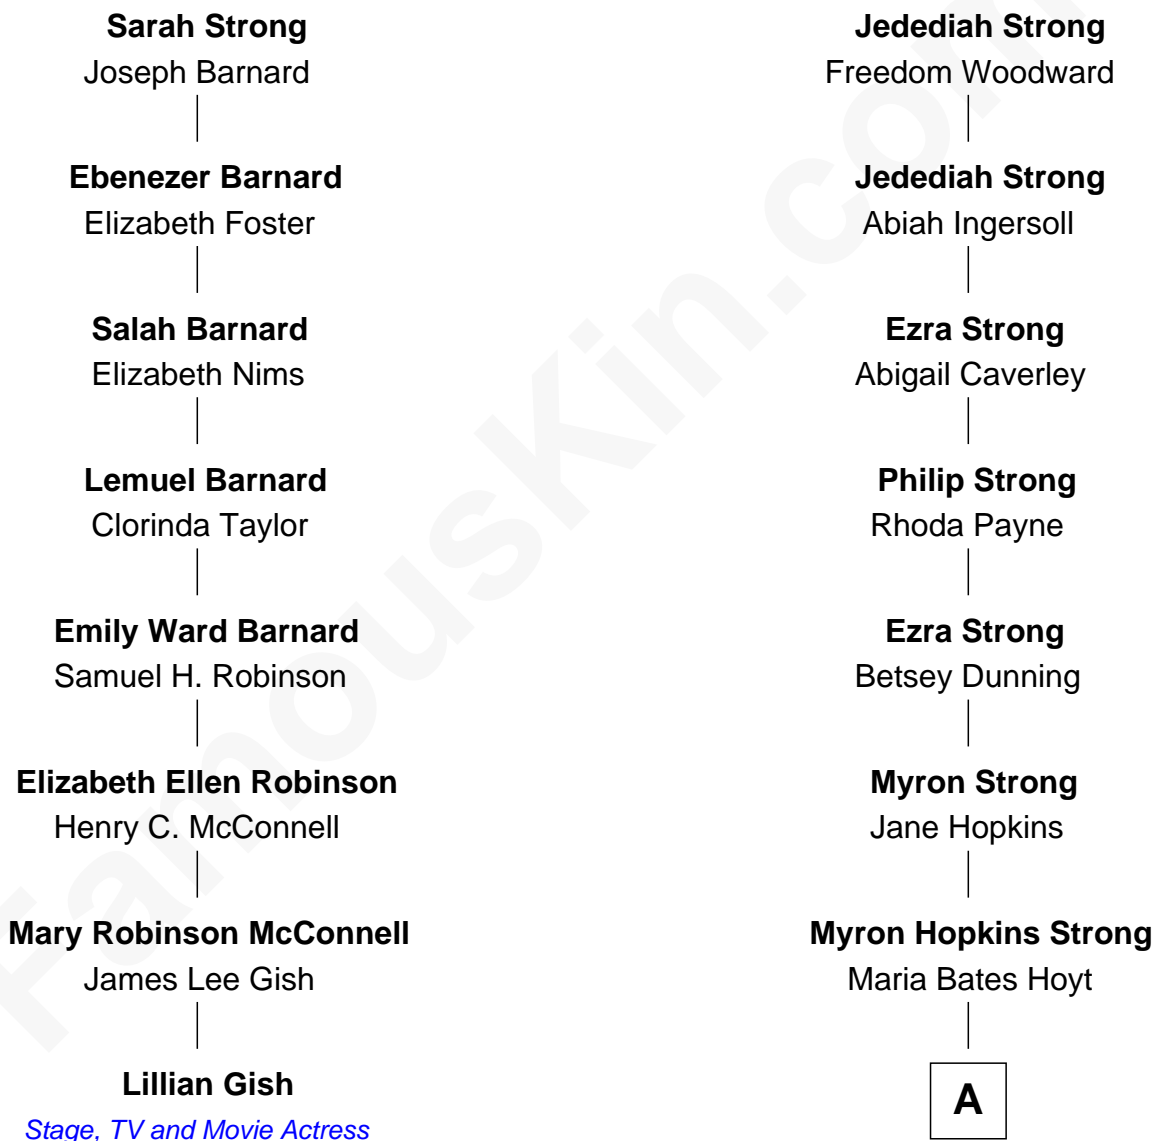

FamousKin.com Relationship Chart of

Lillian Gish

Stage, TV and Movie Actress

7th cousin 4 times removed of

Ben Affleck

Movie Actor

John Strong

Abigail Ford

A

Mary Hoyt Strong

William R. Affleck

Myron Hopkins Strong Affleck

Frances L. Perkins

Myron Hopkins Strong Affleck

Nancy Louise Byers

Timothy Byers Affleck