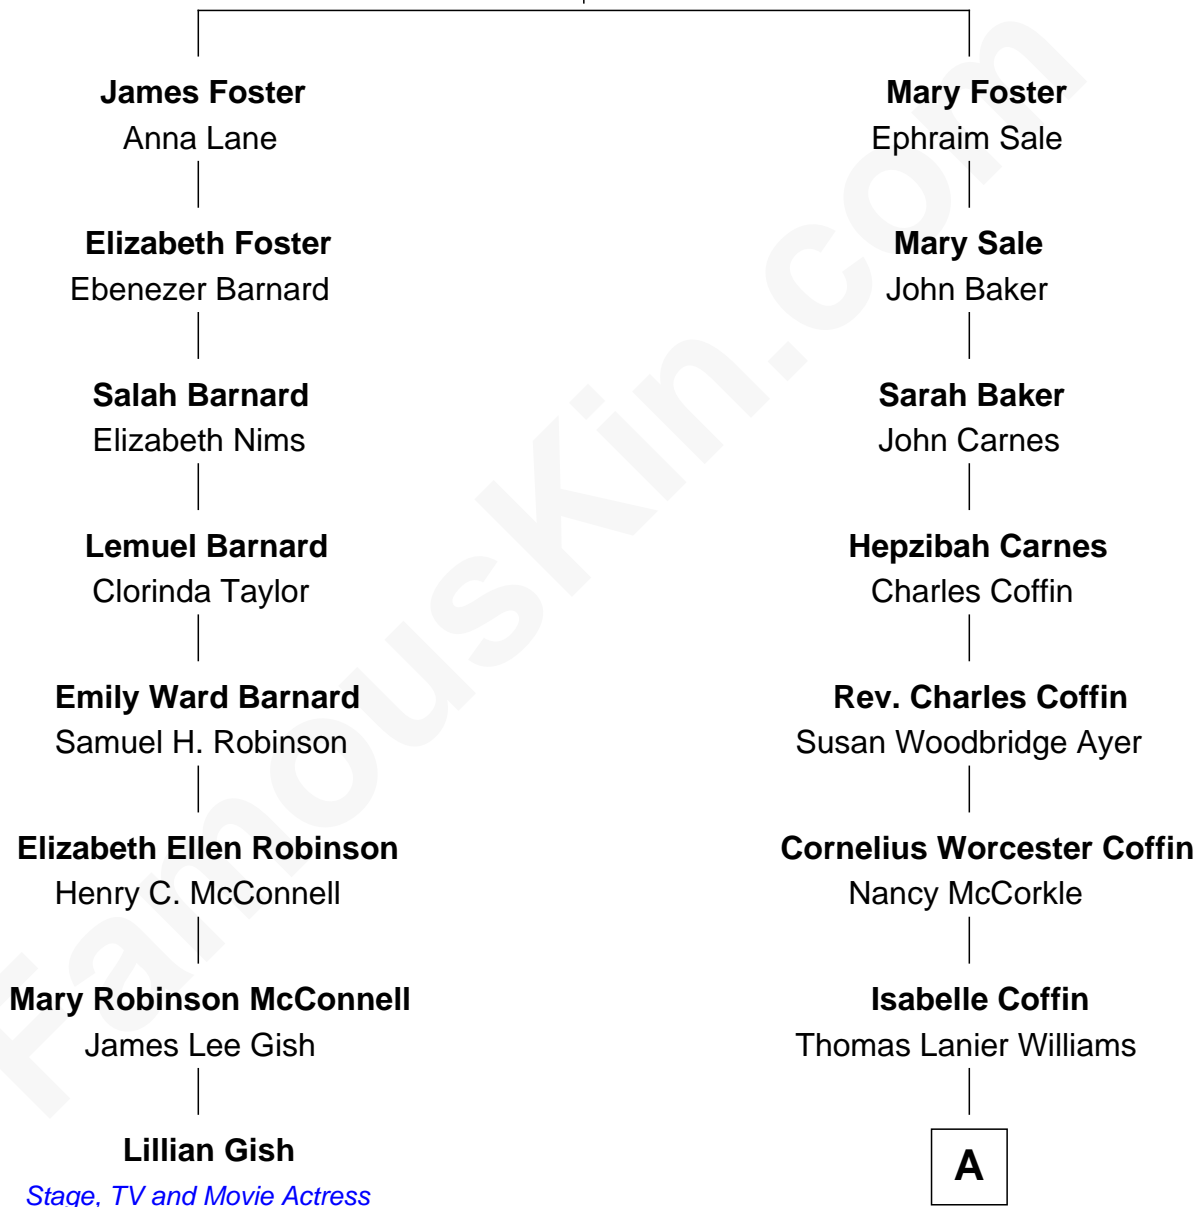

FamousKin.com

Relationship Chart of

Lillian Gish

Stage, TV and Movie Actress

7th cousin 1 time removed of

Tennessee Williams

Author of *A Streetcar Named Desire*

Hopestill Foster

Mary Bates

A

—
Cornelius Coffin Williams

Edwina Dakin

—
Tennessee Williams

Author of [A Streetcar Named Desire](#)

FamousKin.com