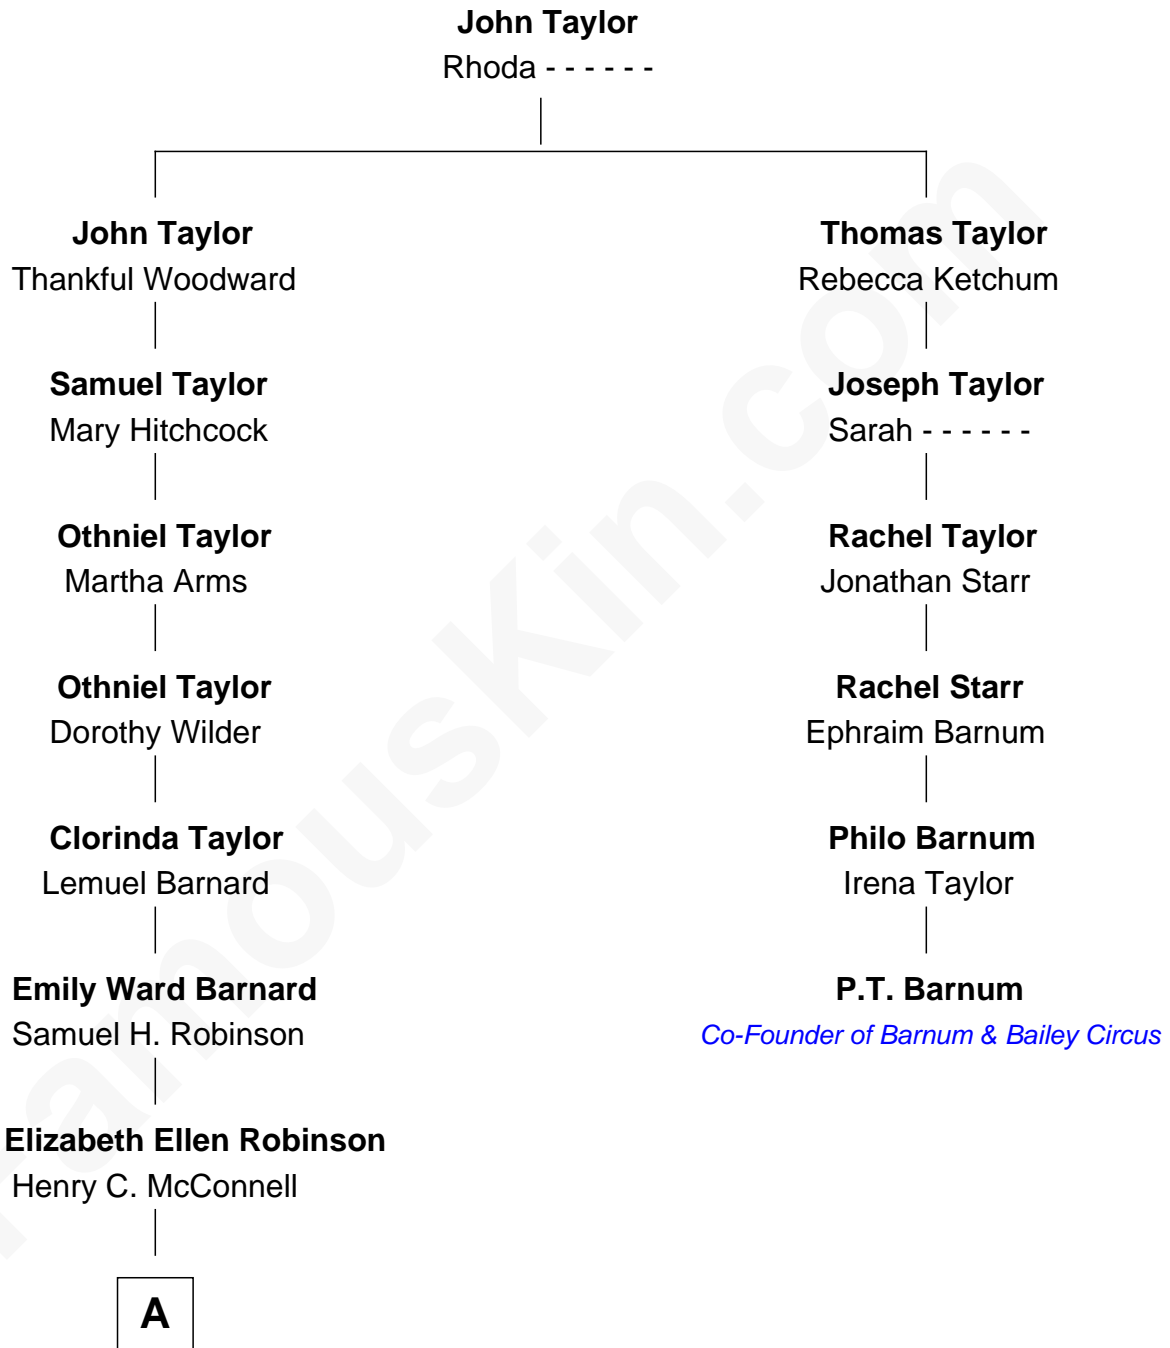

# FamousKin.com Relationship Chart of

**Lillian Gish**

*Stage, TV and Movie Actress*

5th cousin 3 times removed of

**P.T. Barnum**

*Co-Founder of Barnum & Bailey Circus*

**A**

|  
**Mary Robinson McConnell**

James Lee Gish

|  
**Lillian Gish**

*Stage, TV and Movie Actress*

FamousKin.com