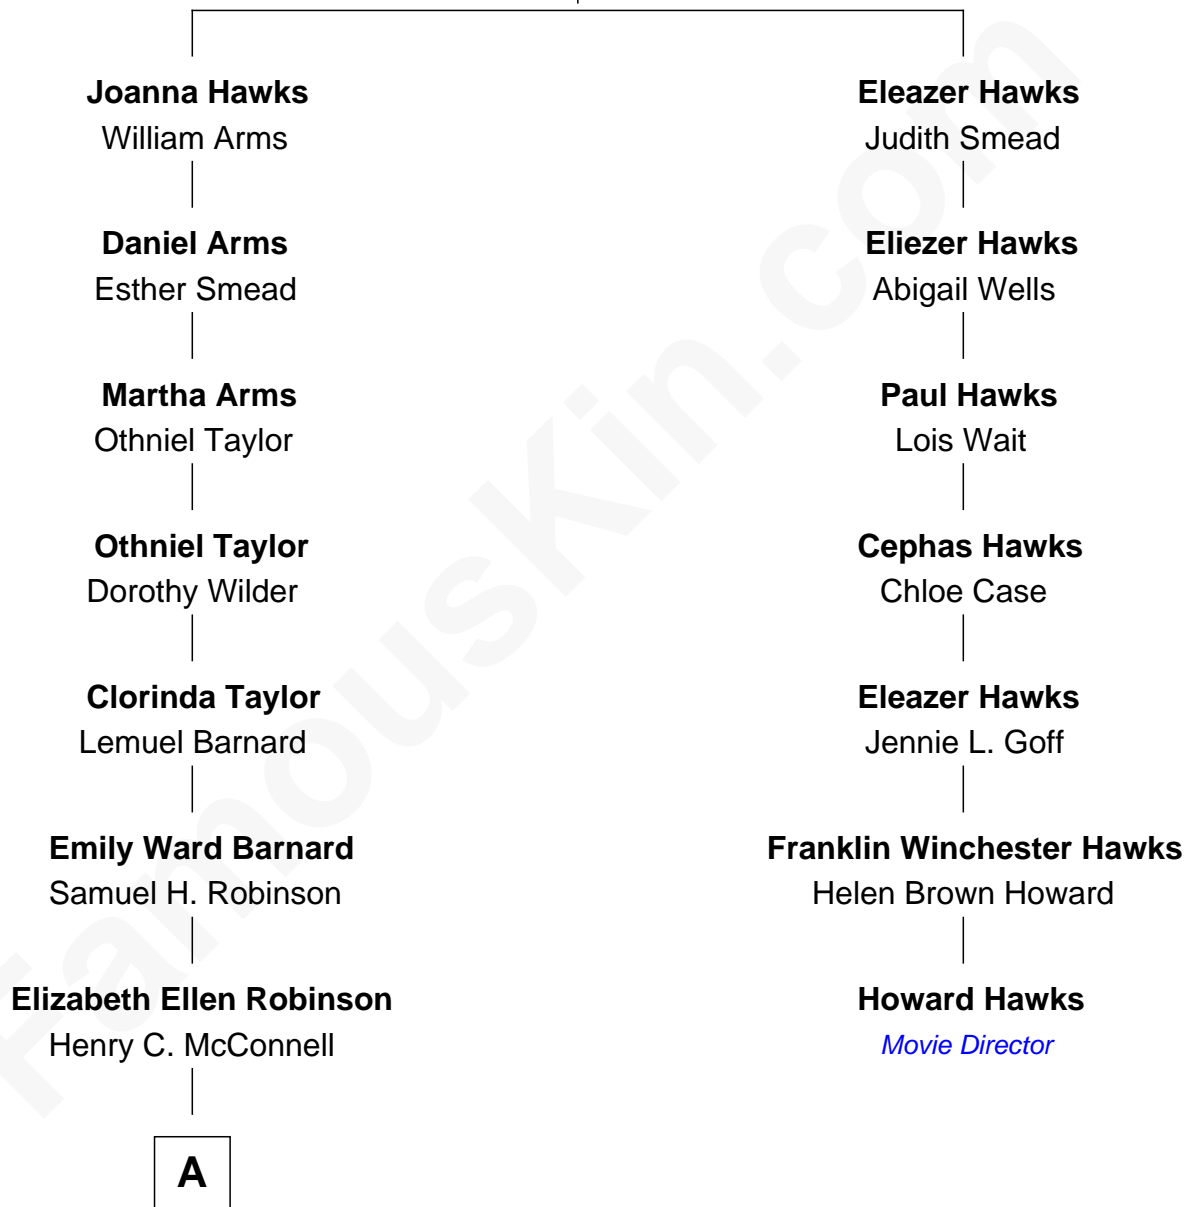

FamousKin.com Relationship Chart of

Lillian Gish

Stage, TV and Movie Actress

6th cousin 2 times removed of

Howard Hawks

Movie Director

John Hawks
Elizabeth - - - - -

A