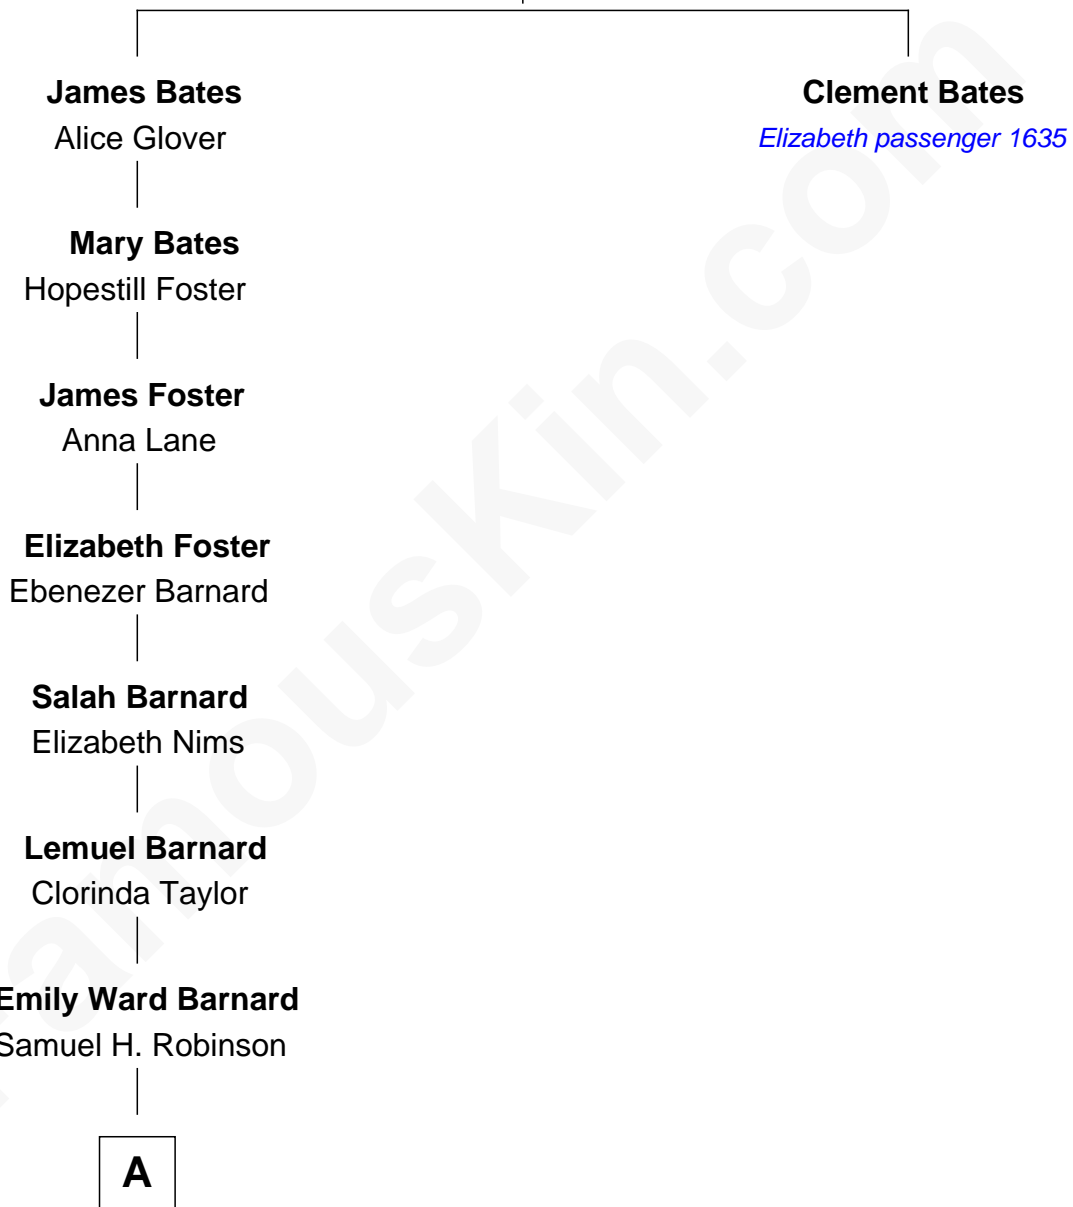

FamousKin.com Relationship Chart of

Lillian Gish

Stage, TV and Movie Actress

7th great-grandniece of

Clement Bates

(c1594/5 - 1671) Elizabeth passenger 1635

James Bates

Mary Martin

A

—
Elizabeth Ellen Robinson

Henry C. McConnell

—
Mary Robinson McConnell

James Lee Gish

—
Lillian Gish

Stage, TV and Movie Actress

FamousKin.com