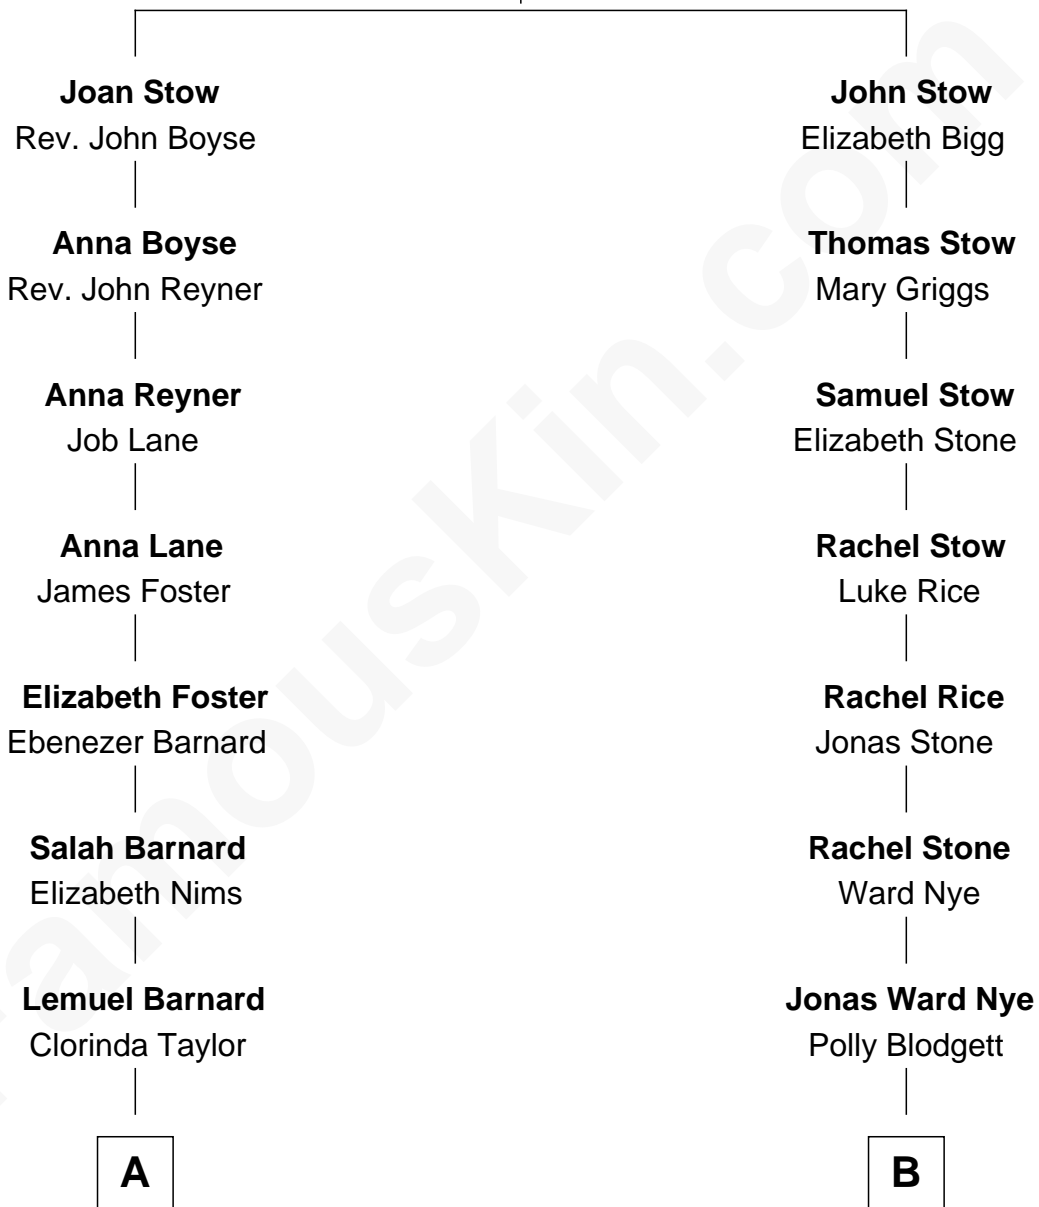

FamousKin.com Relationship Chart of

Lillian Gish

Stage, TV and Movie Actress

10th cousin of

Bill Nye

TV's The Science Guy

John Stow

Joan Baker

A

Emily Ward Barnard
Samuel H. Robinson

Elizabeth Ellen Robinson
Henry C. McConnell

Mary Robinson McConnell
James Lee Gish

Lillian Gish
Stage, TV and Movie Actress

B

Luther Blodgett Nye
Helen Sophia Puffer

Luther Bertram Nye
Minnie Wheatley Farr

Edwin Darby Nye
Dr. Jacqueline Blanche Jenkins

Bill Nye
TV's The Science Guy