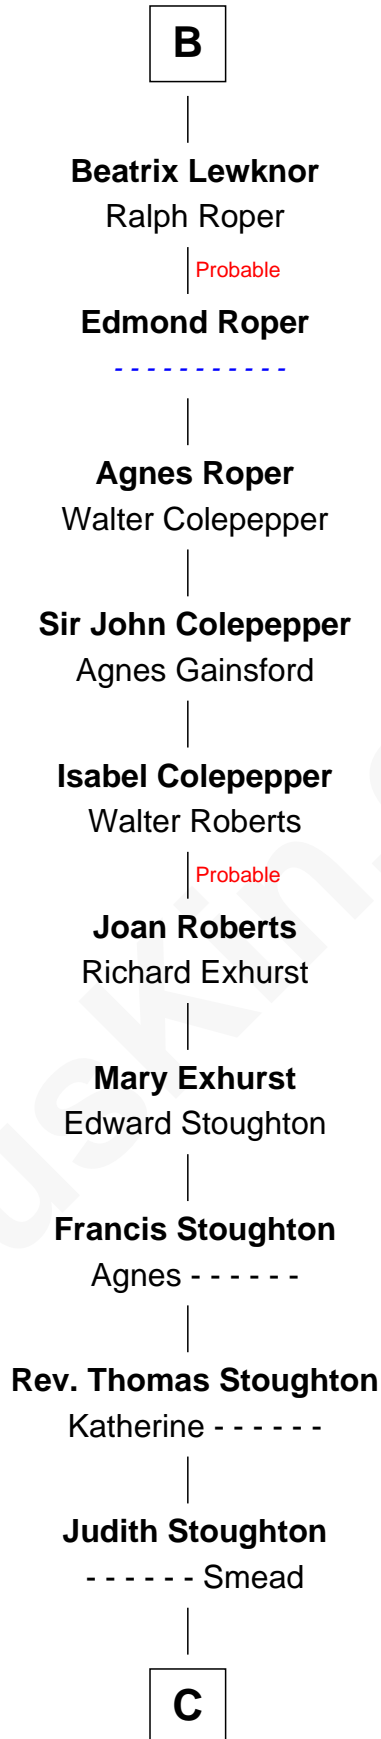

# FamousKin.com Relationship Chart of

**Lillian Gish**

*Stage, TV and Movie Actress*

35th Great-granddaughter of

**Alfred the Great**

*King of the Anglo-Saxons*

**Alfred the Great**

Ealhswith of Mercia

Mathilde of Louvain

**Lambert II of Lens**

Adelaide of Normandy

**A**

**A**

**Judith of Lens**

Waltheof II of Northumbria

**Maud of Northumberland**

Richard de Keynes

**Richard de Keynes**

Alice de Mankesy

**Joan de Keynes**

Sir Roger Lewknor

**Sir Thomas Lewknor**

Sybil - - - - -

**Sir Roger Lewknor**

Katherine Bardolf

Probable

**B**

**C**

**William Smead**

Elizabeth Lawrence

**Ebenezer Smead**

Esther Catlin