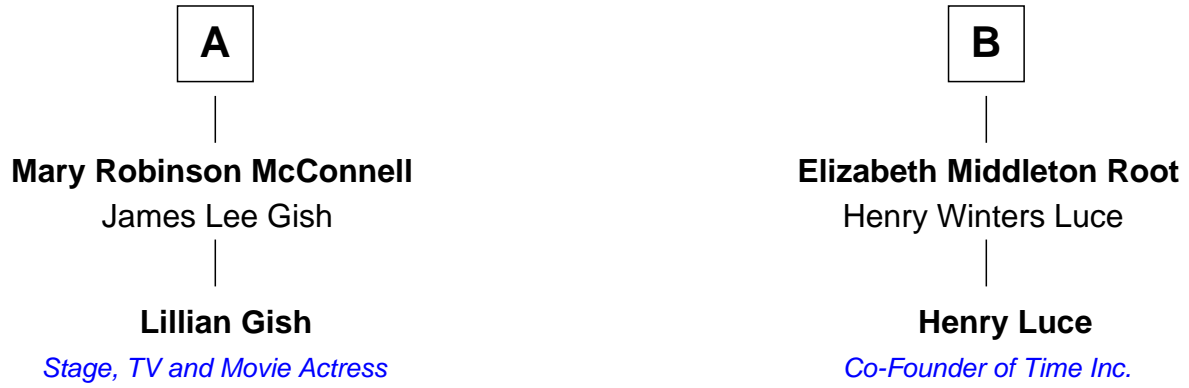

# FamousKin.com Relationship Chart of

**Lillian Gish**

Stage, TV and Movie Actress

8th cousin of

**Henry Luce**

Co-Founder of Time, Life, Fortune and Sports Illustrated magazines

**Henry Woodward**

Elizabeth - - - - -

Elihu Root

**Philander Sheldon Root**

Elizabeth Bloodgood

**Lynott Bloodgood Root**

Anna Robbins

**B**

FamousKin.com