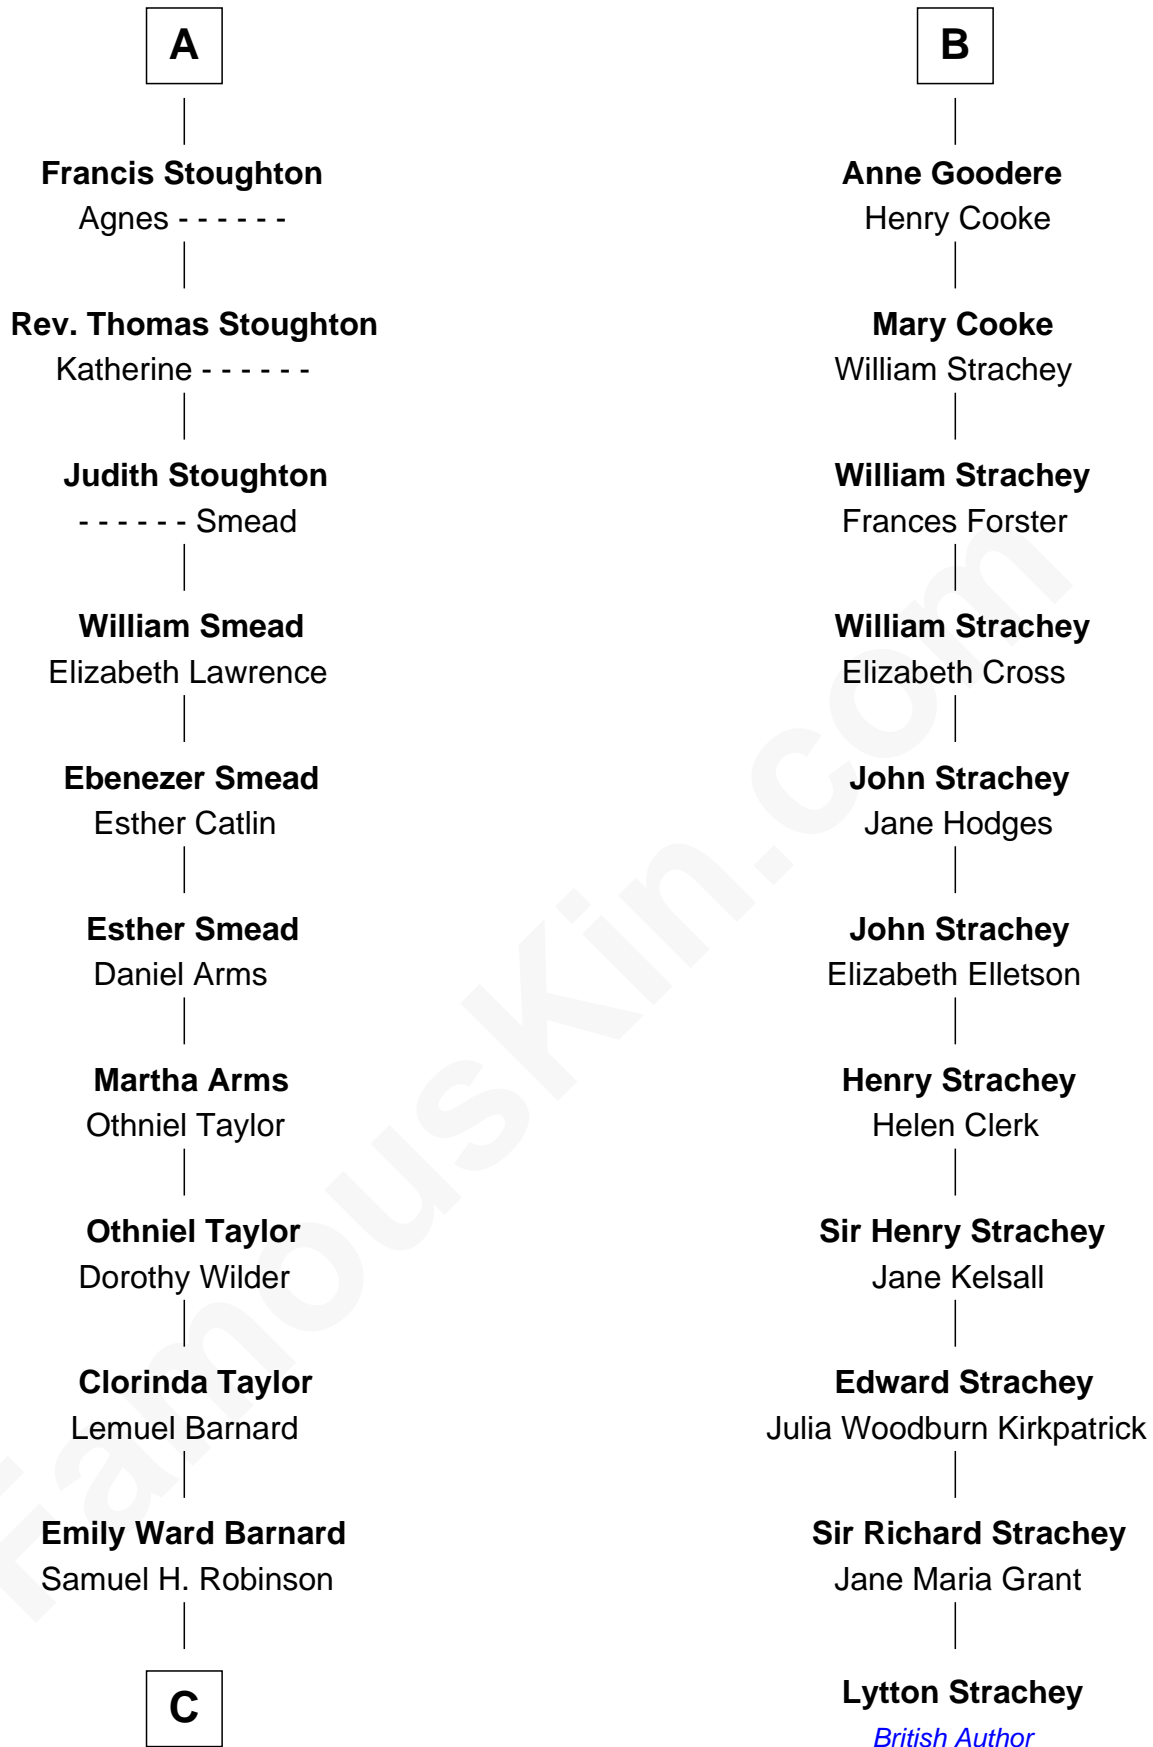

FamousKin.com

Relationship Chart of

Lillian Gish

Stage, TV and Movie Actress

17th cousin 2 times removed of

Lytton Strachey

Author and Co-Founder of Bloomsbury Group

Sir Roger Lewknor

Katherine Bardolf

C

—
Elizabeth Ellen Robinson

Henry C. McConnell

—
Mary Robinson McConnell

James Lee Gish

—
Lillian Gish

Stage, TV and Movie Actress