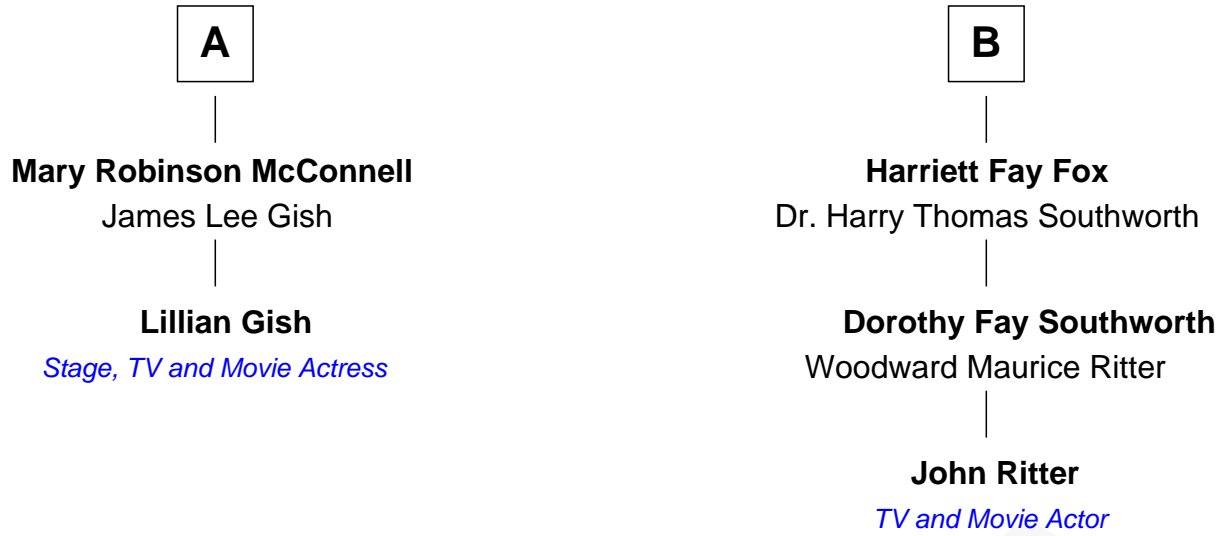

FamousKin.com Relationship Chart of

Lillian Gish

Stage, TV and Movie Actress

8th cousin 1 time removed of

John Ritter

TV and Movie Actor

Rev. John Reyner

*with wife
Anna Boyse*

Hannah Burroughs

Elizabeth Foster

Ebenezer Barnard

Thomas Fox

Mercy Lawrence

Salah Barnard

Elizabeth Nims

Jabez Fox

Mary Strobridge

Lemuel Barnard

Clorinda Taylor

Thomas Fox

Chloe Bradley

Emily Ward Barnard

Samuel H. Robinson

Pliny Lothrop Fox

Laura Utley Riddle

Elizabeth Ellen Robinson

Henry C. McConnell

William P. L. Fox

Harriett Lucina Tilton

A

B

FamousKin.com