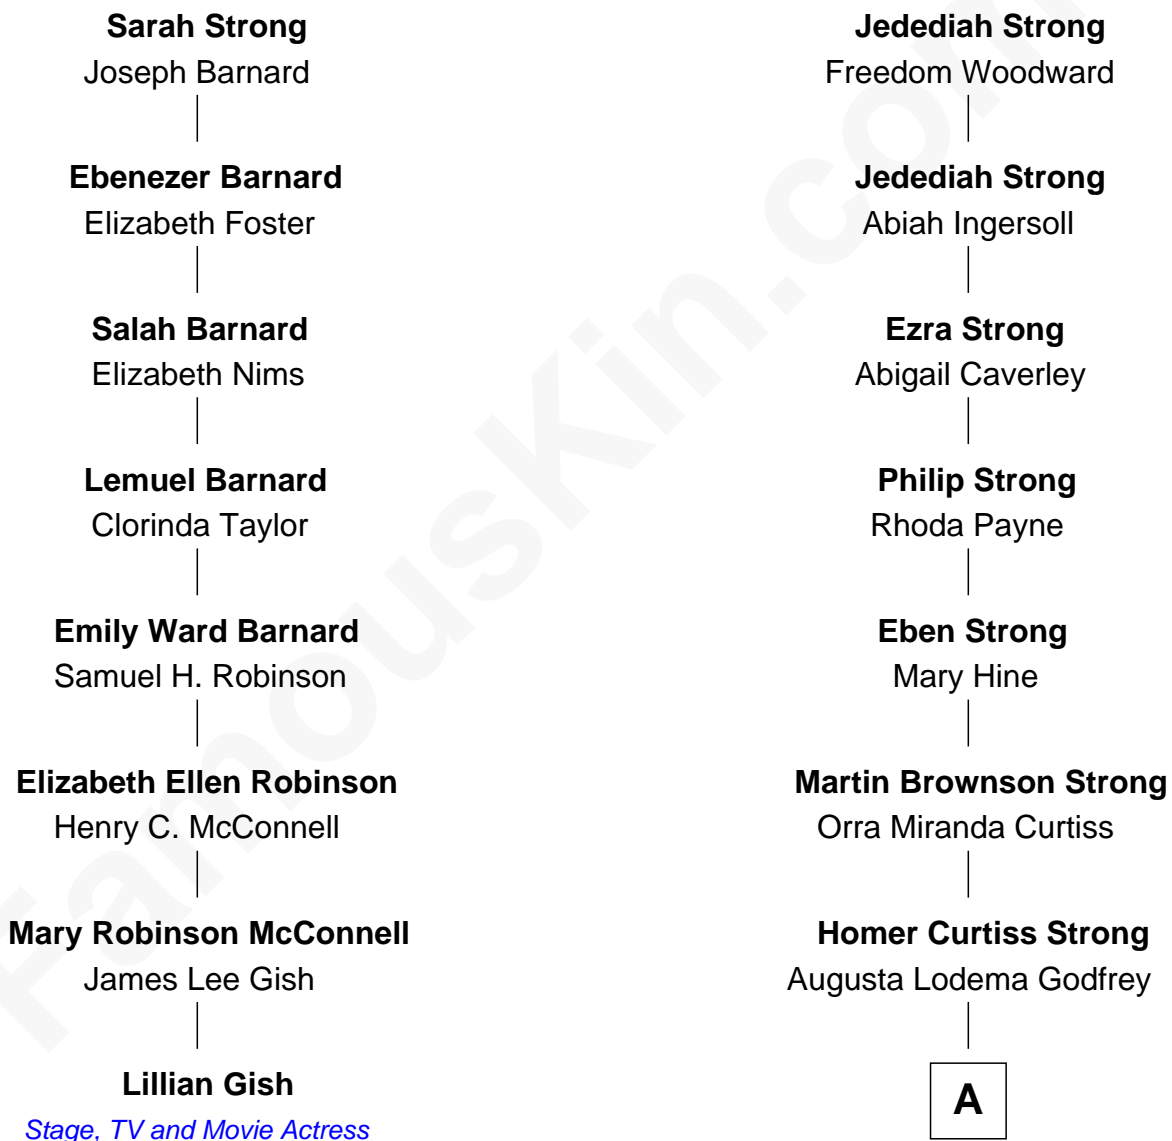

FamousKin.com Relationship Chart of

Lillian Gish

Stage, TV and Movie Actress

7th cousin 3 times removed of

Sarah Palin

9th Governor of Alaska

John Strong

Abigail Ford

A

—
Cora Godfrey Strong

James Carl Gower

—
Helen Louise Gower

Clement James Sheeran

—
Sarah Sheeran

Charles Richard Heath

—
Sarah Palin

9th Governor of Alaska

FamousKin.com