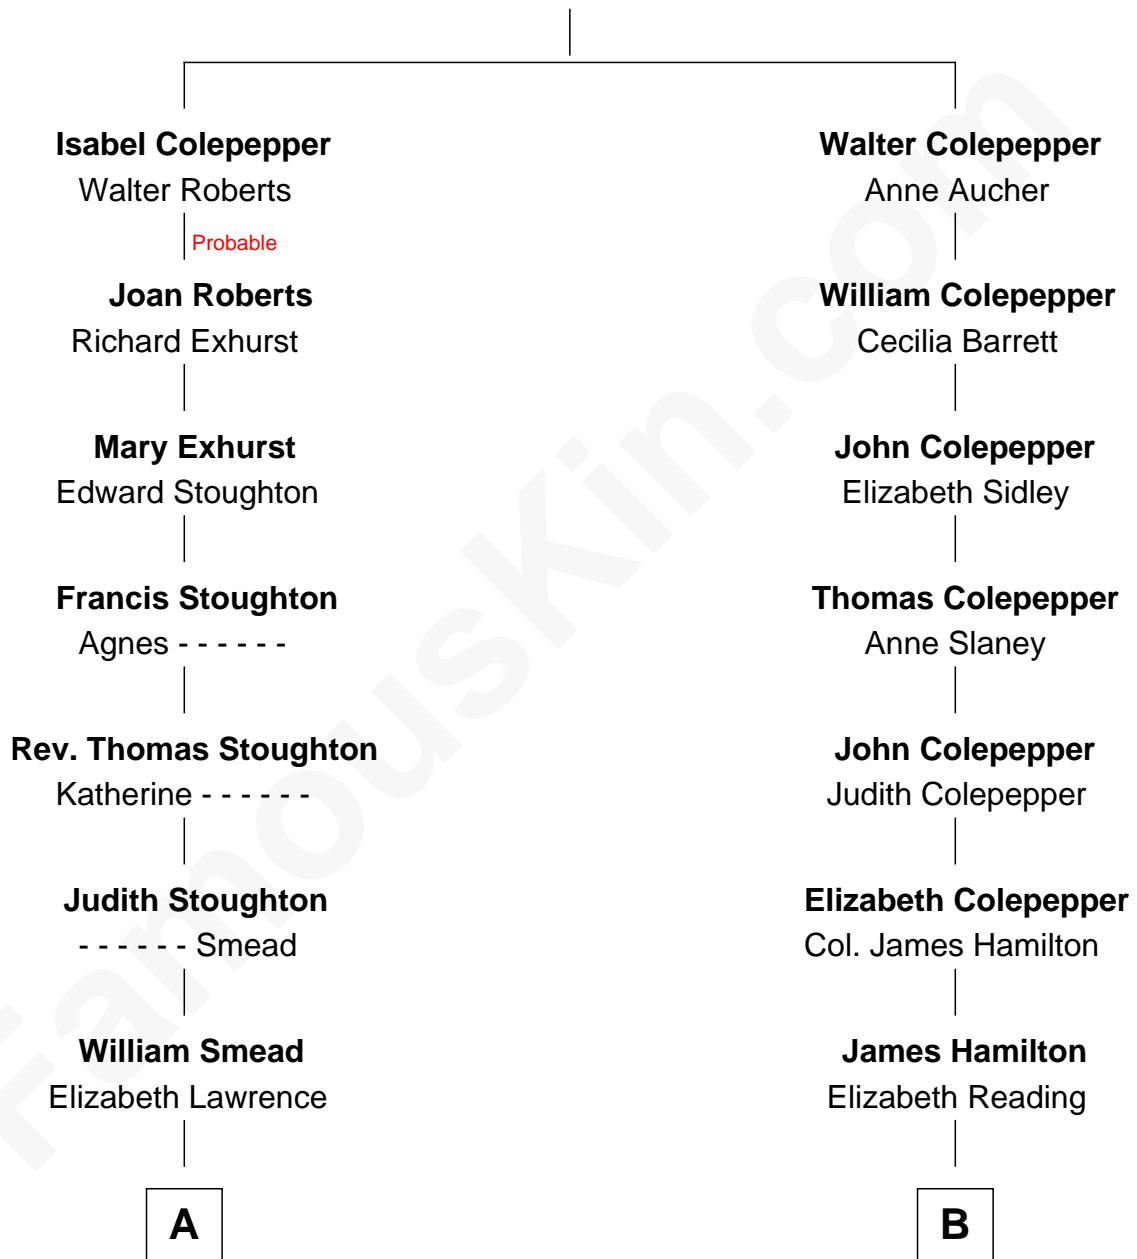

FamousKin.com Relationship Chart of

Lillian Gish

Stage, TV and Movie Actress

15th cousin 2 times removed of

Prince William

Prince of Wales

Sir John Colepepper

Agnes Gainsford

William photo by [InSapphoWeTrust](#) (CC BY-SA 2.0)