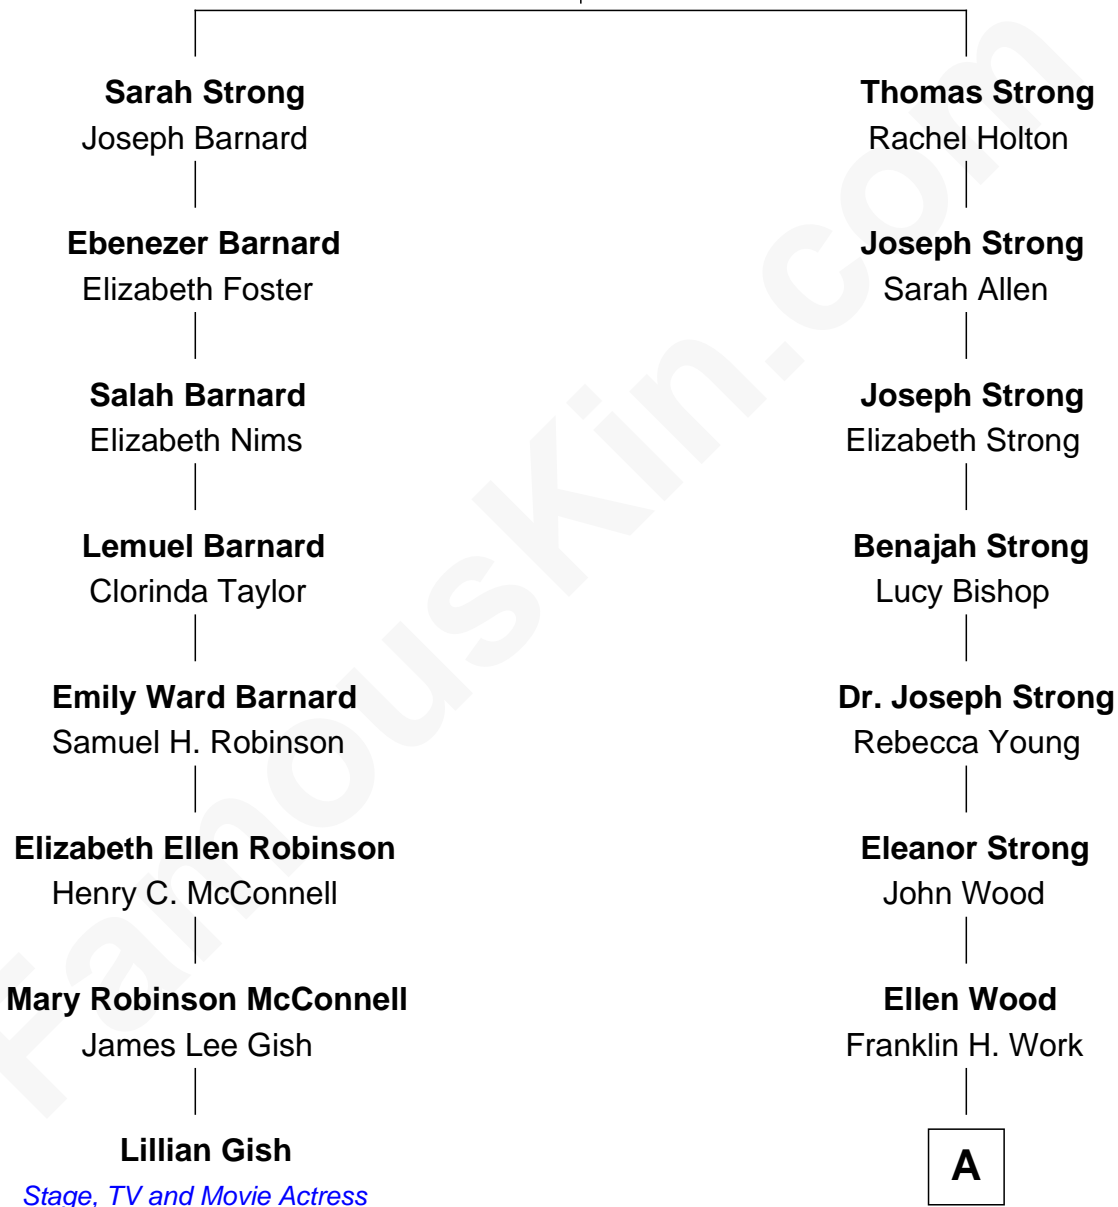

FamousKin.com Relationship Chart of

Lillian Gish

Stage, TV and Movie Actress

7th cousin 4 times removed of

Prince Harry

Duke of Sussex

John Strong

Abigail Ford

A

—
Frances Eleanor Work

James Boothby Burke Roche

—
Edmund Maurice Burke Roche

Ruth Sylvia Gill

—
Frances Ruth Burke Roche

Edward John Spencer

—
Princess Diana Frances Spencer

Charles III, King of the United Kingdom

—
Prince Harry

Duke of Sussex

FamousKin.com