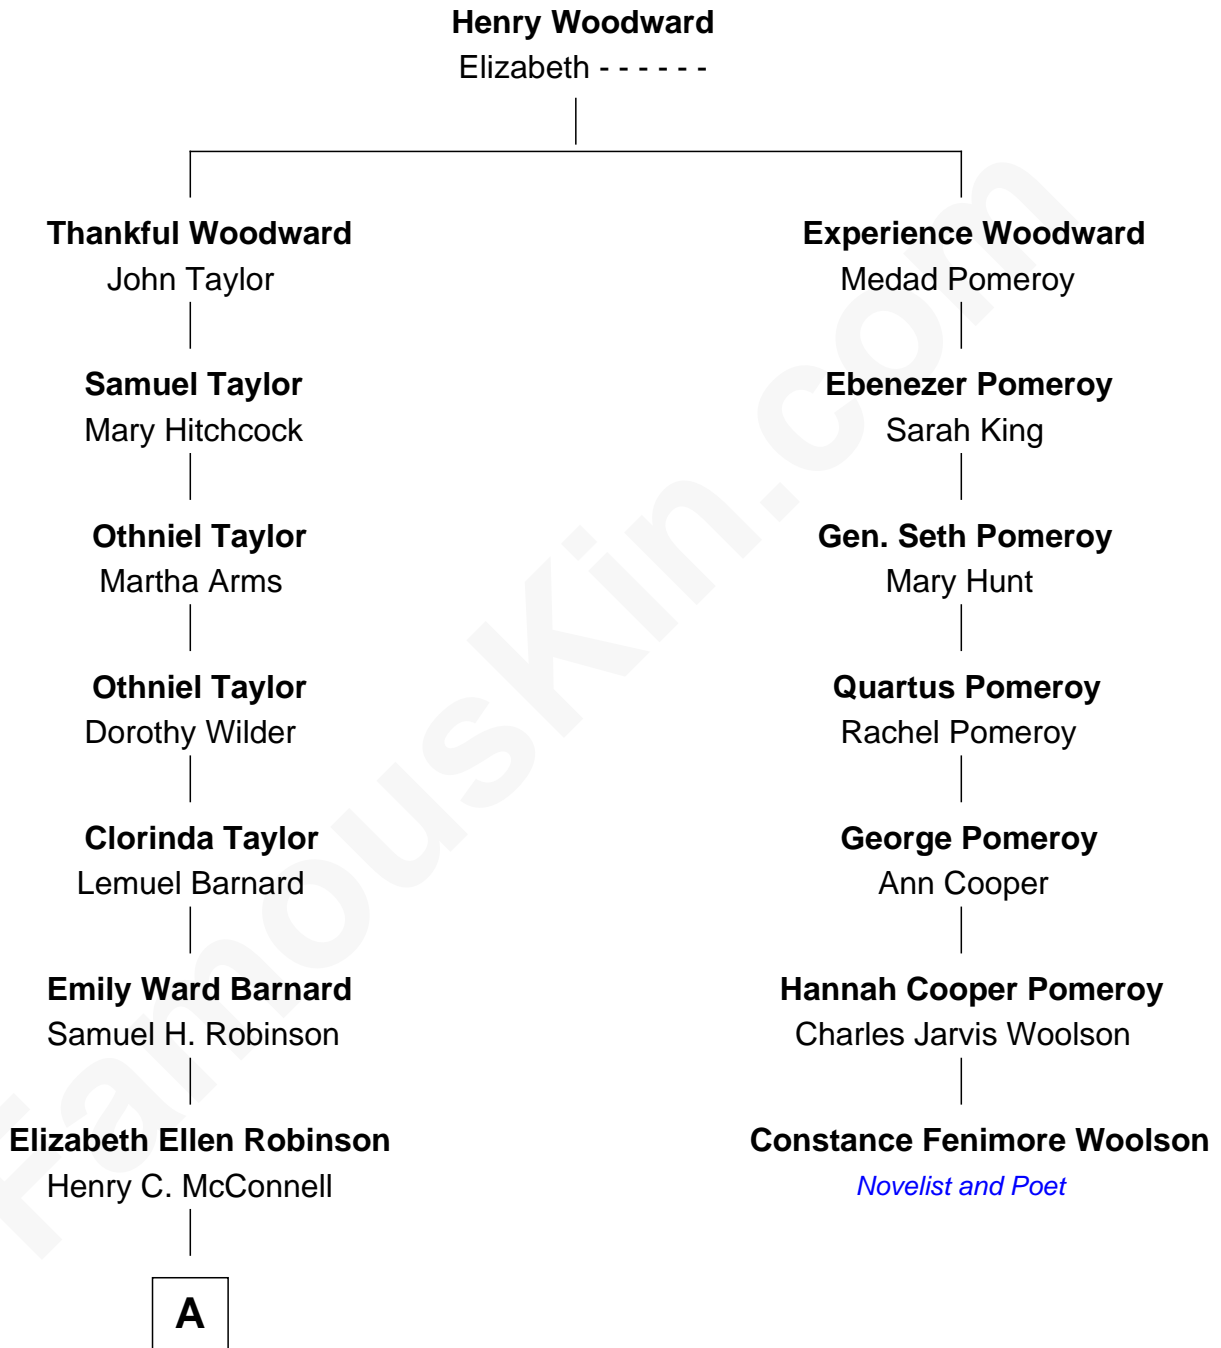

FamousKin.com

Relationship Chart of

Lillian Gish

Stage, TV and Movie Actress

6th cousin 2 times removed of

Constance Fenimore Woolson

Victorian Novelist and Poet

A

—
Mary Robinson McConnell

James Lee Gish

—
Lillian Gish

Stage, TV and Movie Actress

FamousKin.com