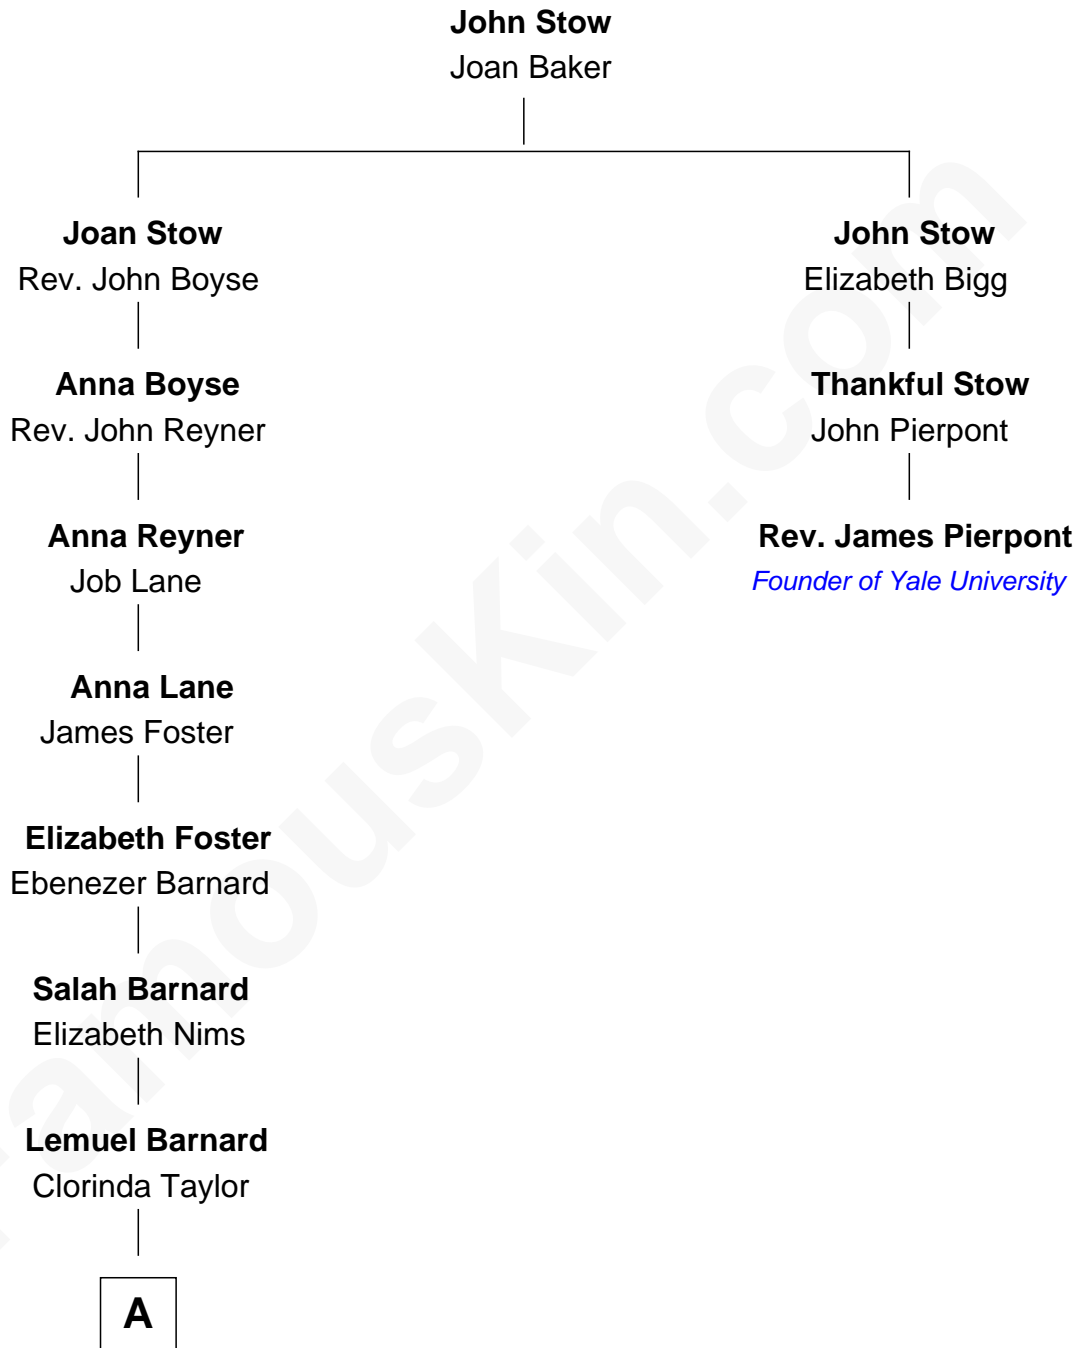

# FamousKin.com

## Relationship Chart of

### Lillian Gish

Stage, TV and Movie Actress

2nd cousin 8 times removed of

**Rev. James Pierpont**  
*Founder of Yale University*

**A**

—  
**Emily Ward Barnard**

Samuel H. Robinson

—  
**Elizabeth Ellen Robinson**