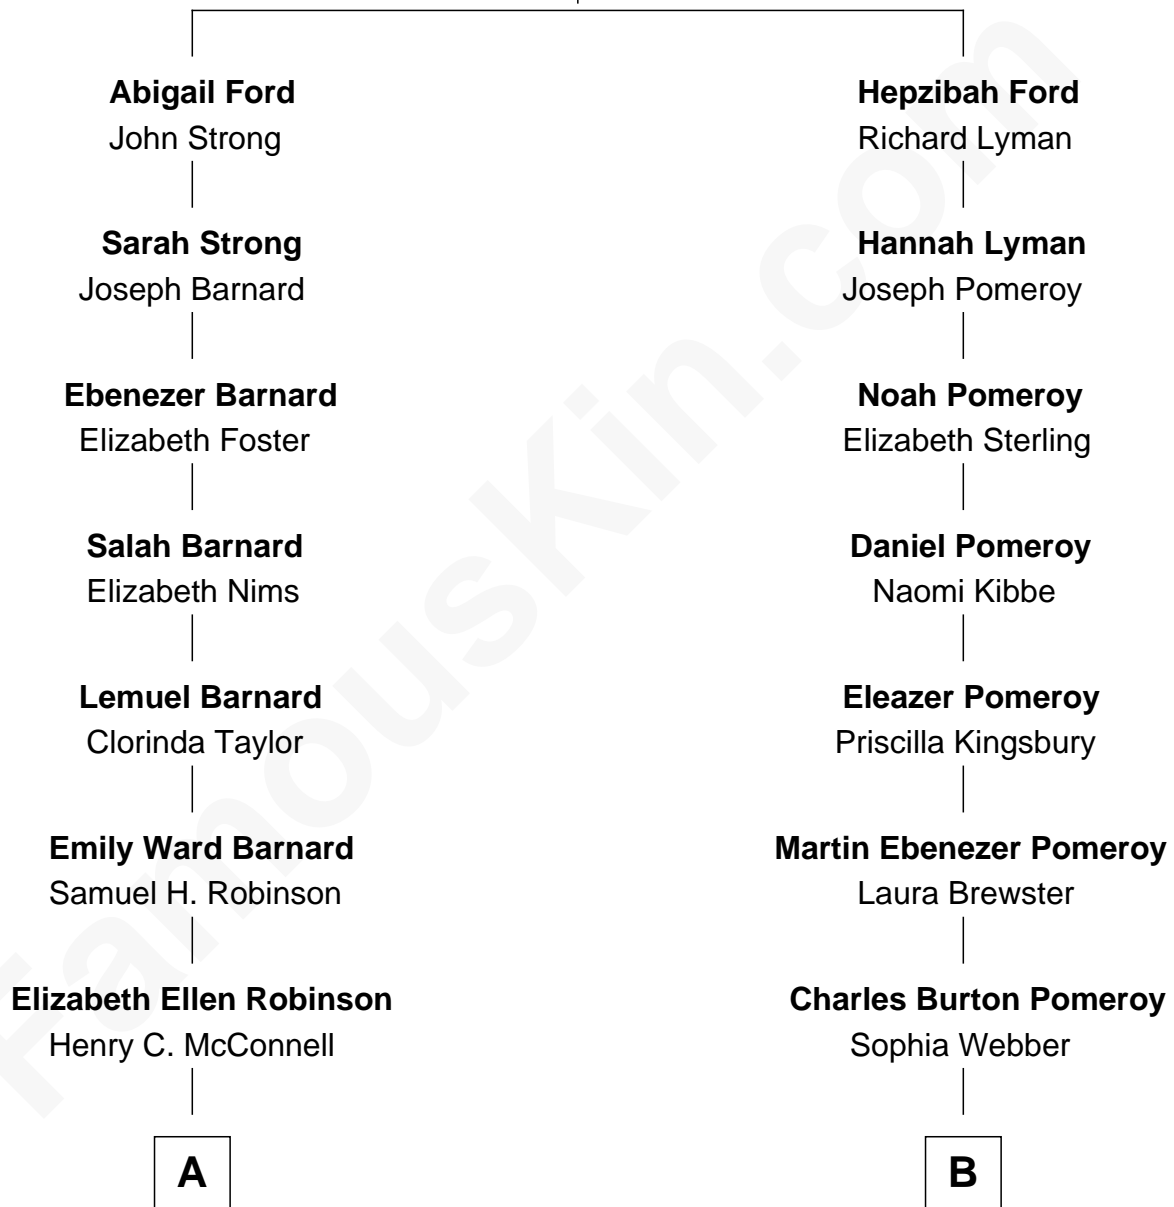

FamousKin.com Relationship Chart of

Lillian Gish

Stage, TV and Movie Actress

8th cousin 1 time removed of

Brewster H. Shaw

NASA Astronaut

Thomas Ford
Elizabeth Charde

FamousKin.com