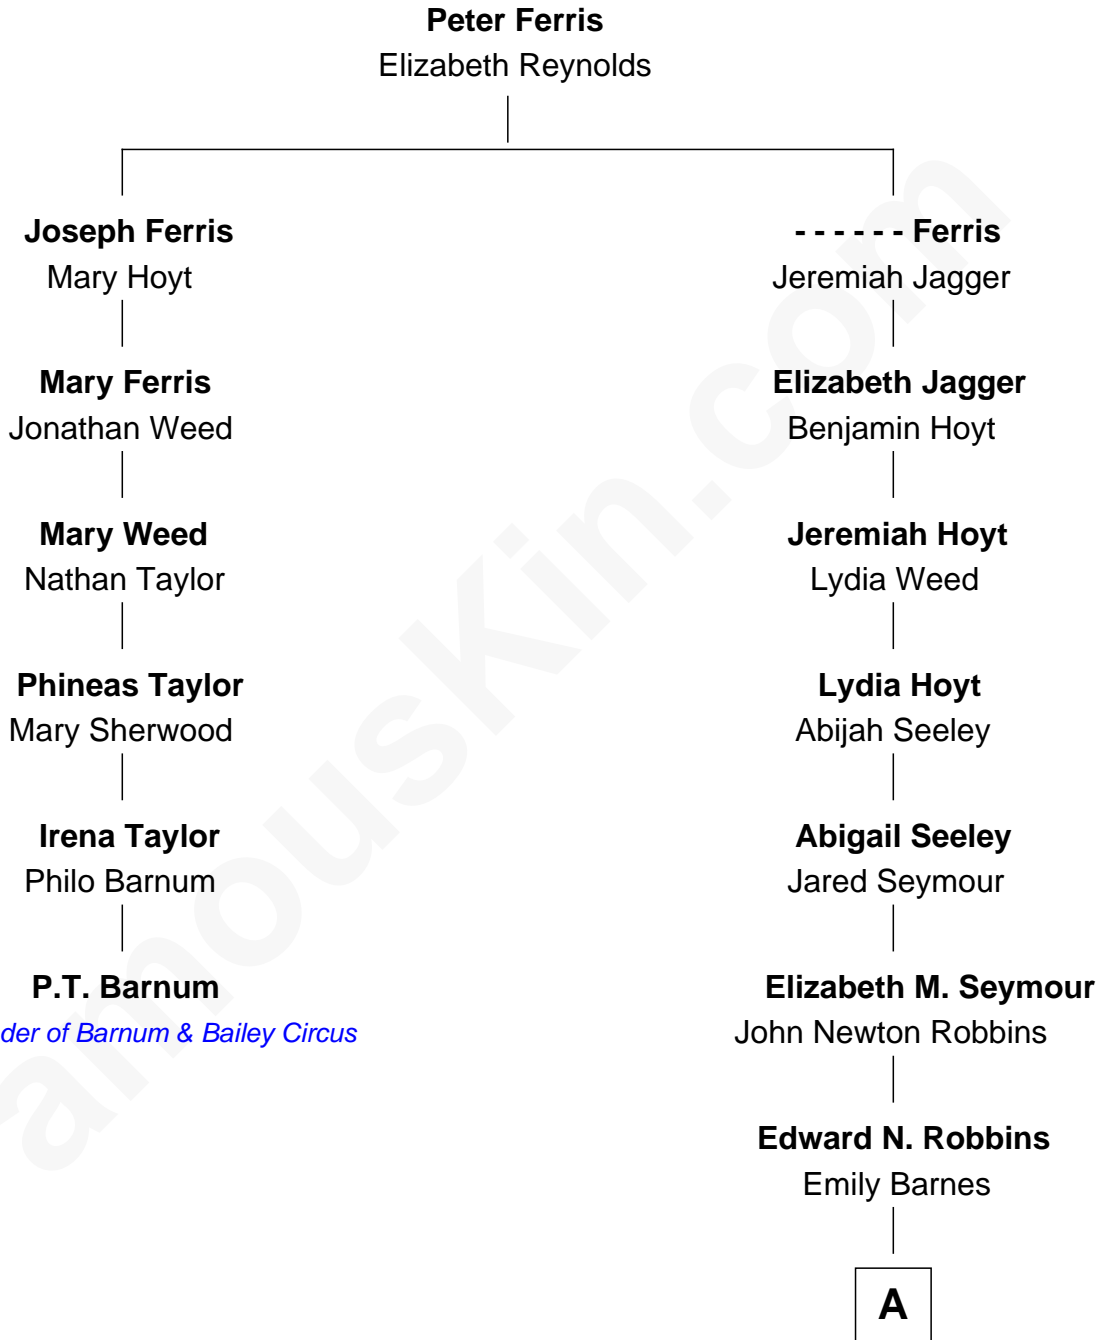

FamousKin.com

Relationship Chart of

P.T. Barnum

Co-Founder of Barnum & Bailey Circus

5th cousin 4 times removed of

Nancy (Davis) Reagan

First Lady of President Ronald Reagan