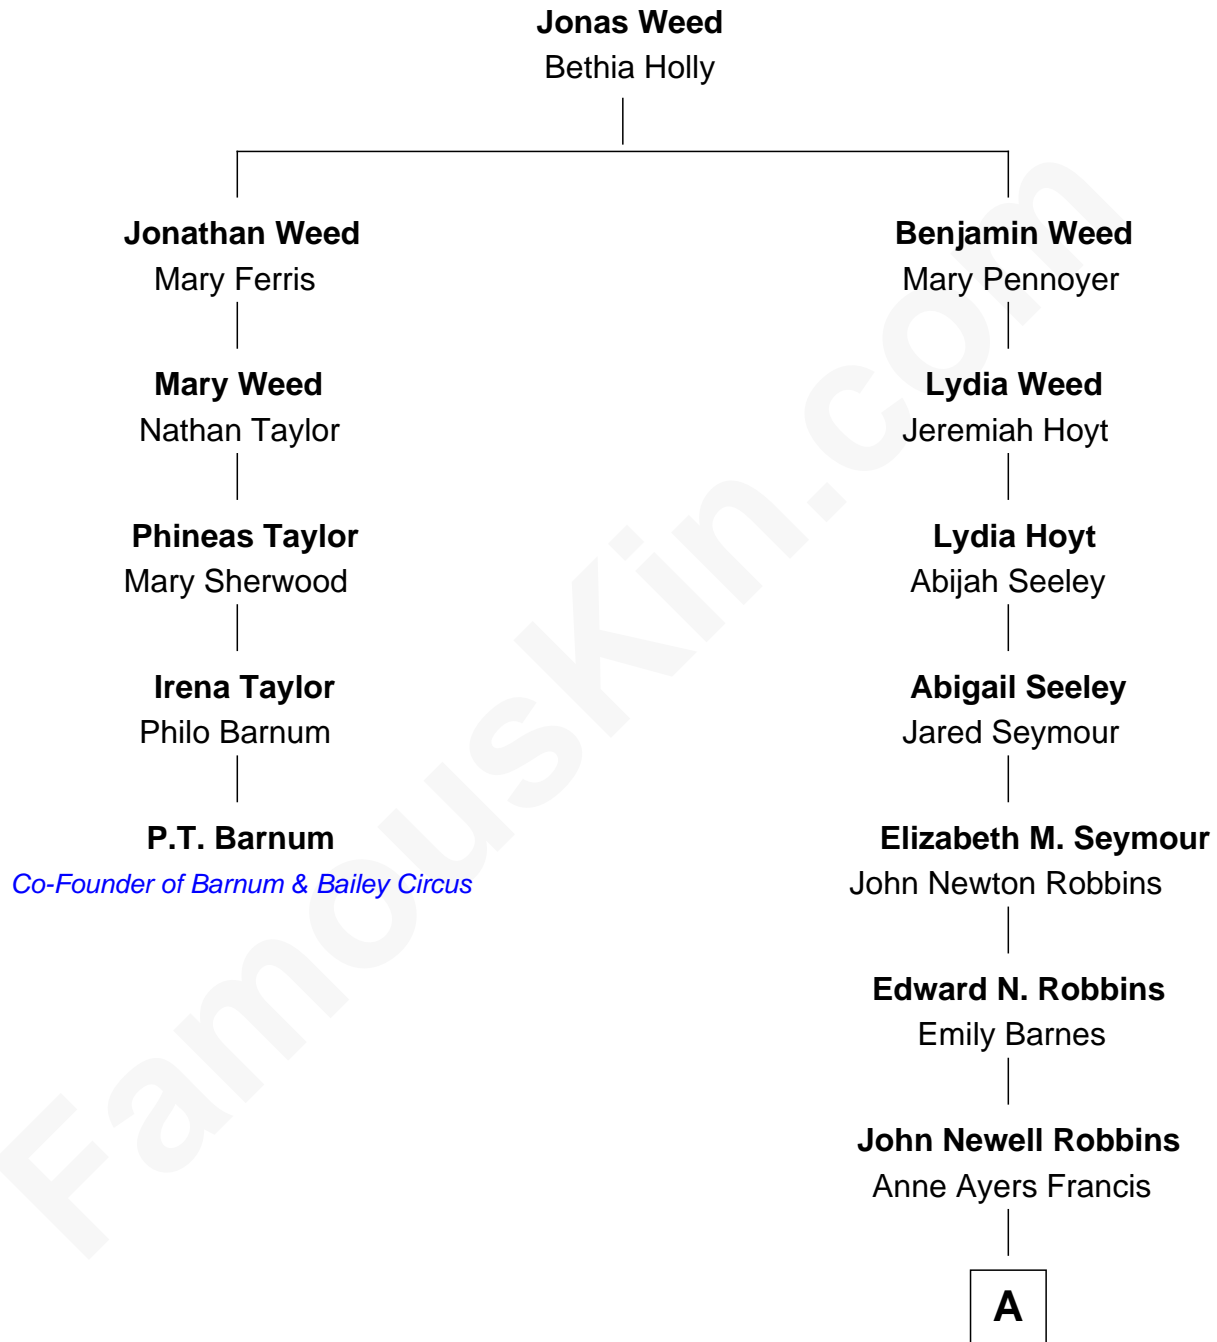

FamousKin.com

Relationship Chart of

P.T. Barnum

Co-Founder of Barnum & Bailey Circus

4th cousin 4 times removed of

Nancy (Davis) Reagan

First Lady of President Ronald Reagan

A

Kenneth Seymour Robbins

Edith Prescott Lockett

Nancy (Davis) Reagan

First Lady of Ronald Reagan

FamousKin.com