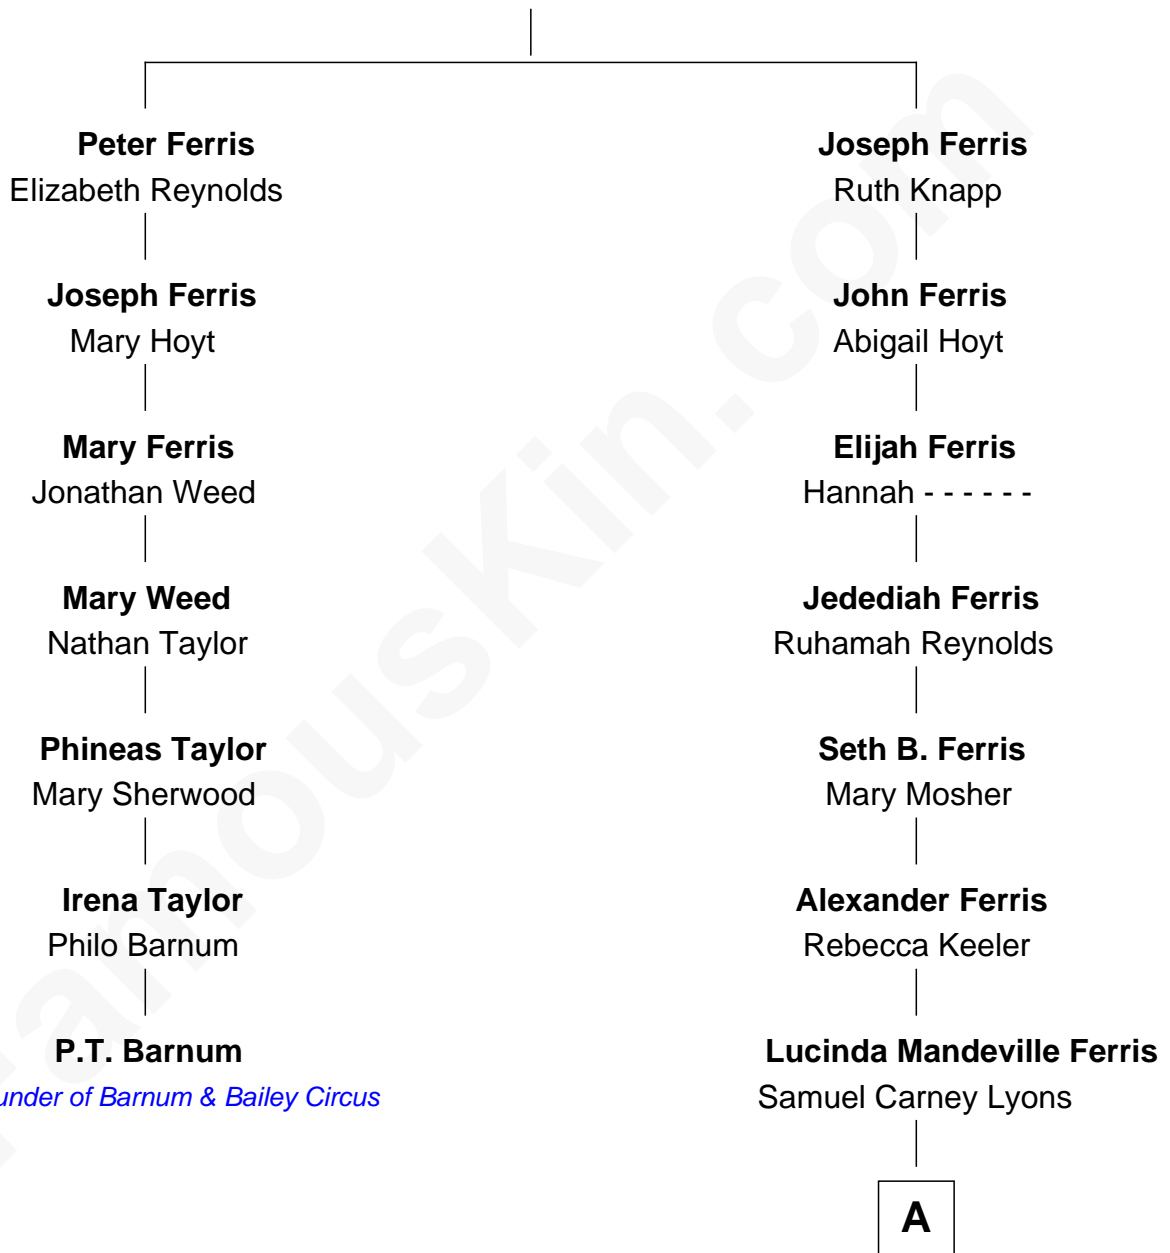

FamousKin.com Relationship Chart of

P.T. Barnum

Co-Founder of Barnum & Bailey Circus

6th cousin 5 times removed of

Jason Kelce

NFL Center

Jeffrey Ferris

A

—
Hattie Lyons

William O. Blalock

—
Roy Percy Blalock

Helene Henriette Sadlowski

—
Donald Roy Blalock

Ina Marie Petranek

—
Donna Rae Blalock

Edward Michael Kelce