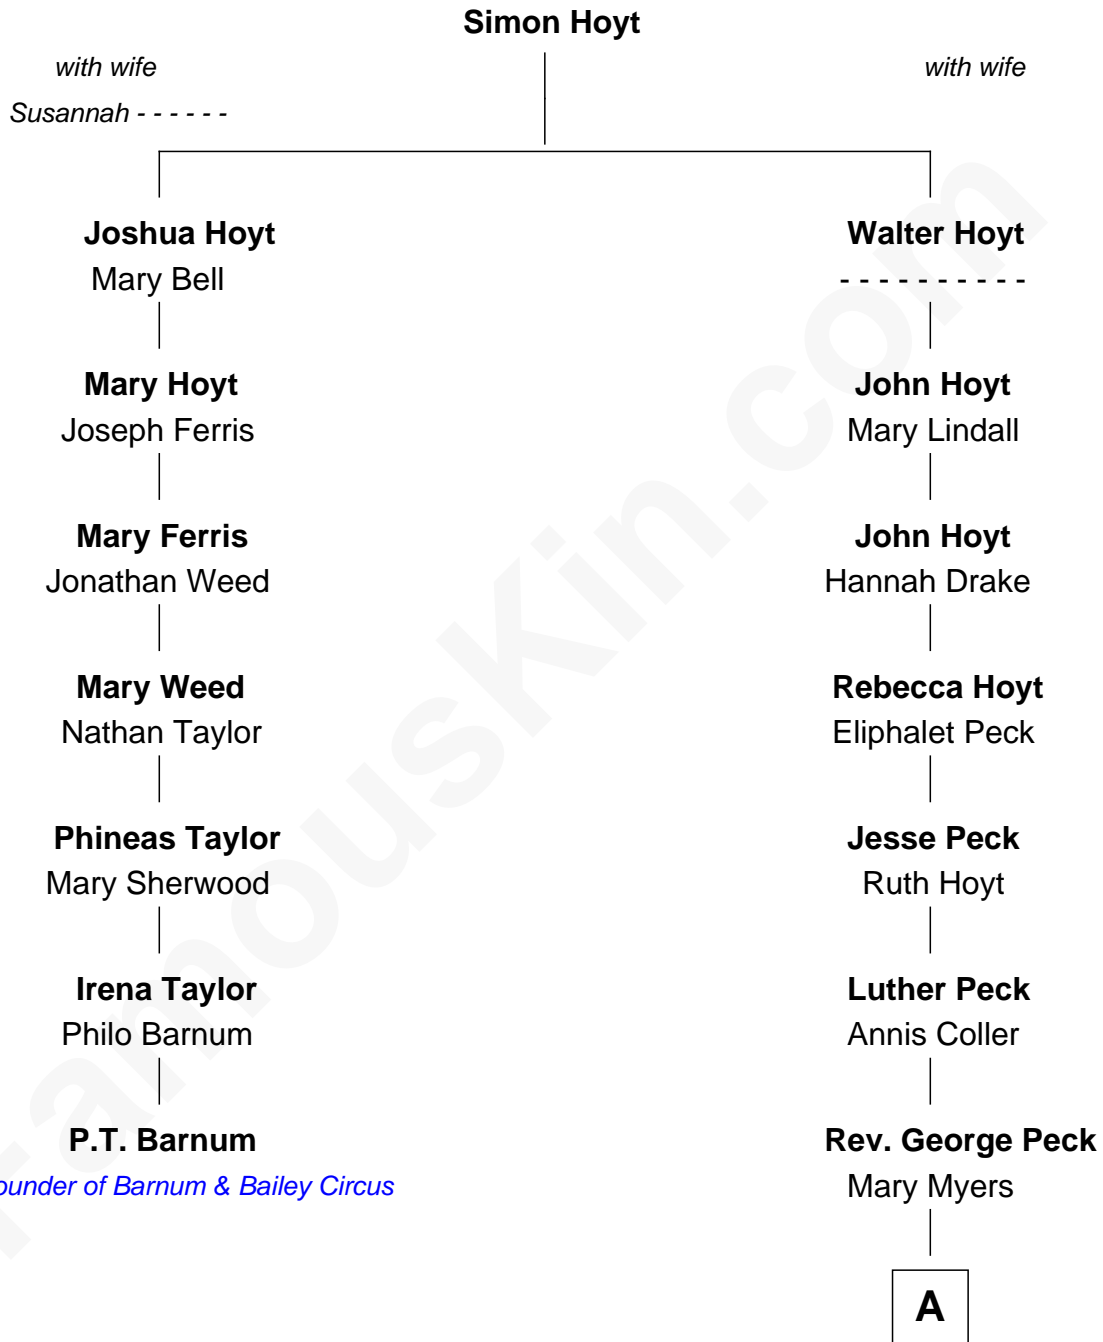

FamousKin.com Relationship Chart of

P.T. Barnum

Co-Founder of Barnum & Bailey Circus

6th cousin 2 times removed of

Stephen Crane

Author of The Red Badge of Courage

A

|
Mary Helen Peck
Jonathan Townley Crane

|
Stephen Crane
Author of [The Red Badge of Courage](#)

FamousKin.com