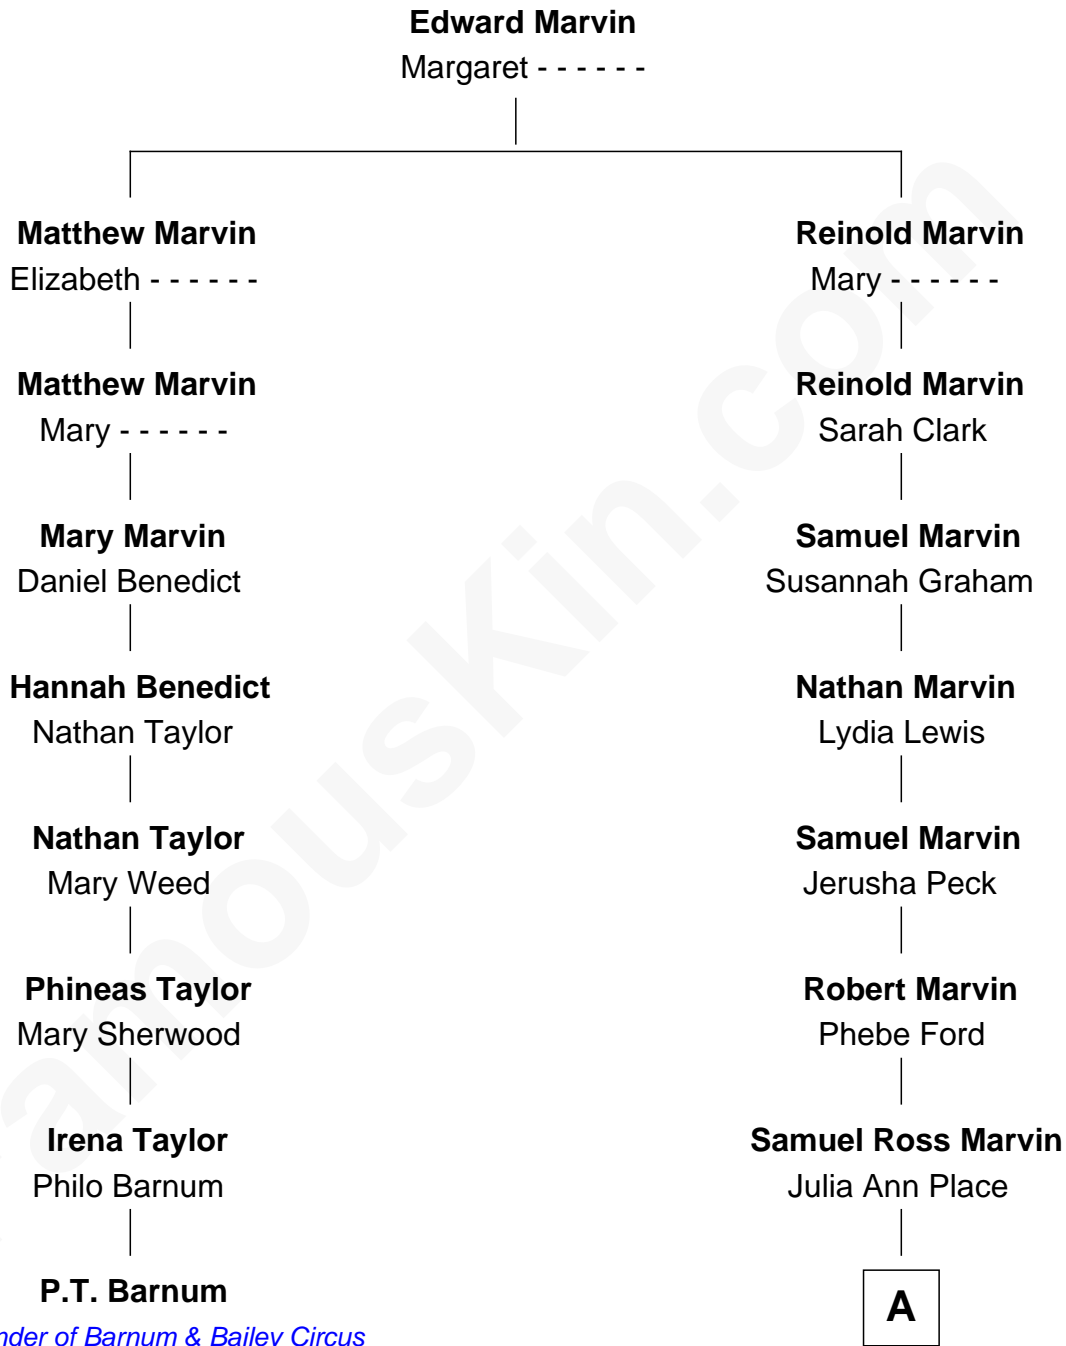

## Relationship Chart of

### P.T. Barnum

*Co-Founder of Barnum & Bailey Circus*

7th cousin 3 times removed of

### Barbara (Pierce) Bush

*First Lady of President George H.W. Bush*

**A**

Jerome Place Marvin

Martha Ann Stokes

Mabel Marvin

Scott Pierce

Marvin Pierce