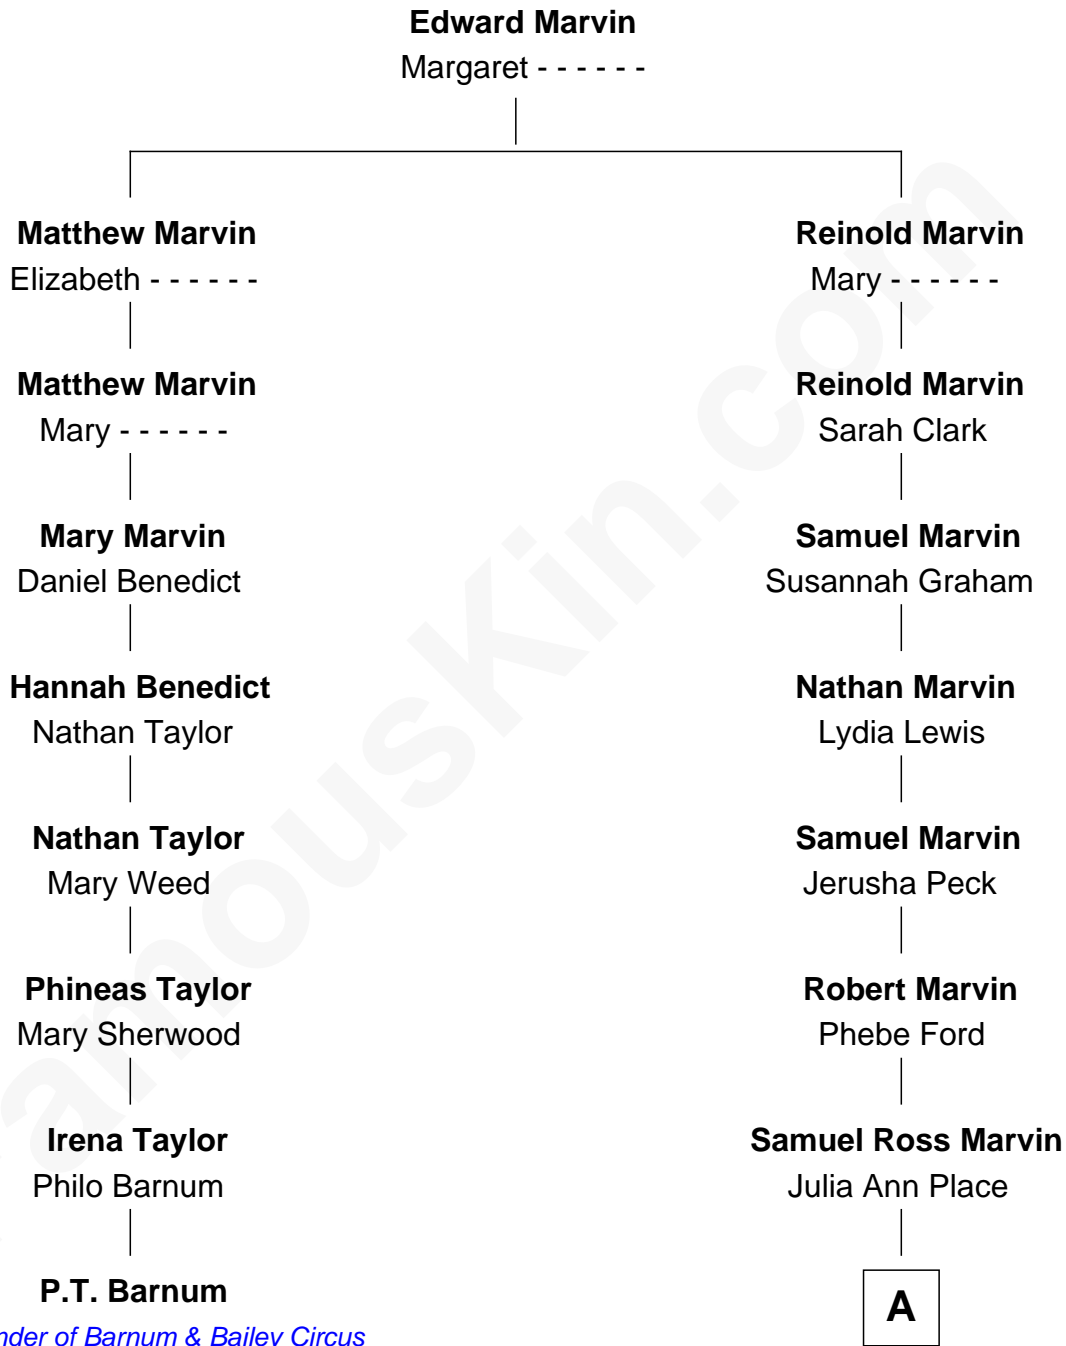

FamousKin.com Relationship Chart of

P.T. Barnum

Co-Founder of Barnum & Bailey Circus

7th cousin 4 times removed of

George W. Bush

43rd U.S. President

A

|
Jerome Place Marvin

Martha Ann Stokes

|
Mabel Marvin

Scott Pierce

|
Marvin Pierce

Pauline Robinson

|
Barbara Pierce

George Herbert Walker Bush

|
George W. Bush

43rd U.S. President