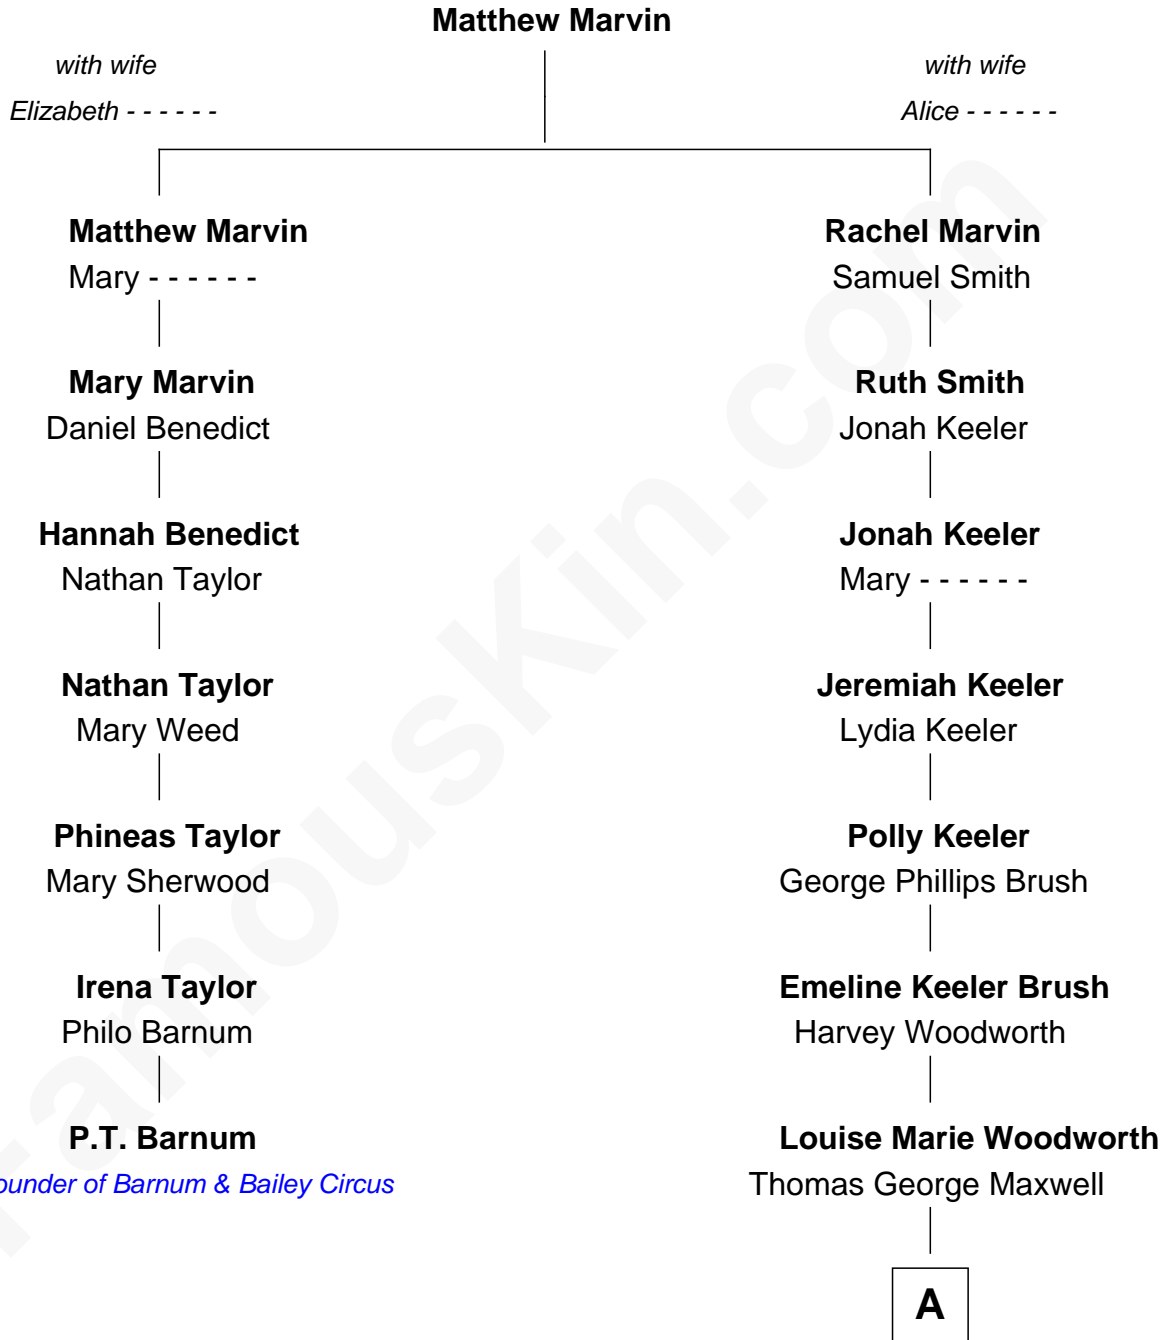

FamousKin.com Relationship Chart of

P.T. Barnum

Co-Founder of Barnum & Bailey Circus

6th cousin 4 times removed of

Bill Gates

Founder of Microsoft

A

James W. Maxwell

Belle Oakley

James Willard Maxwell

Adelle Thompson

Mary A. Maxwell

William Henry Gates

Bill Gates

Founder of Microsoft