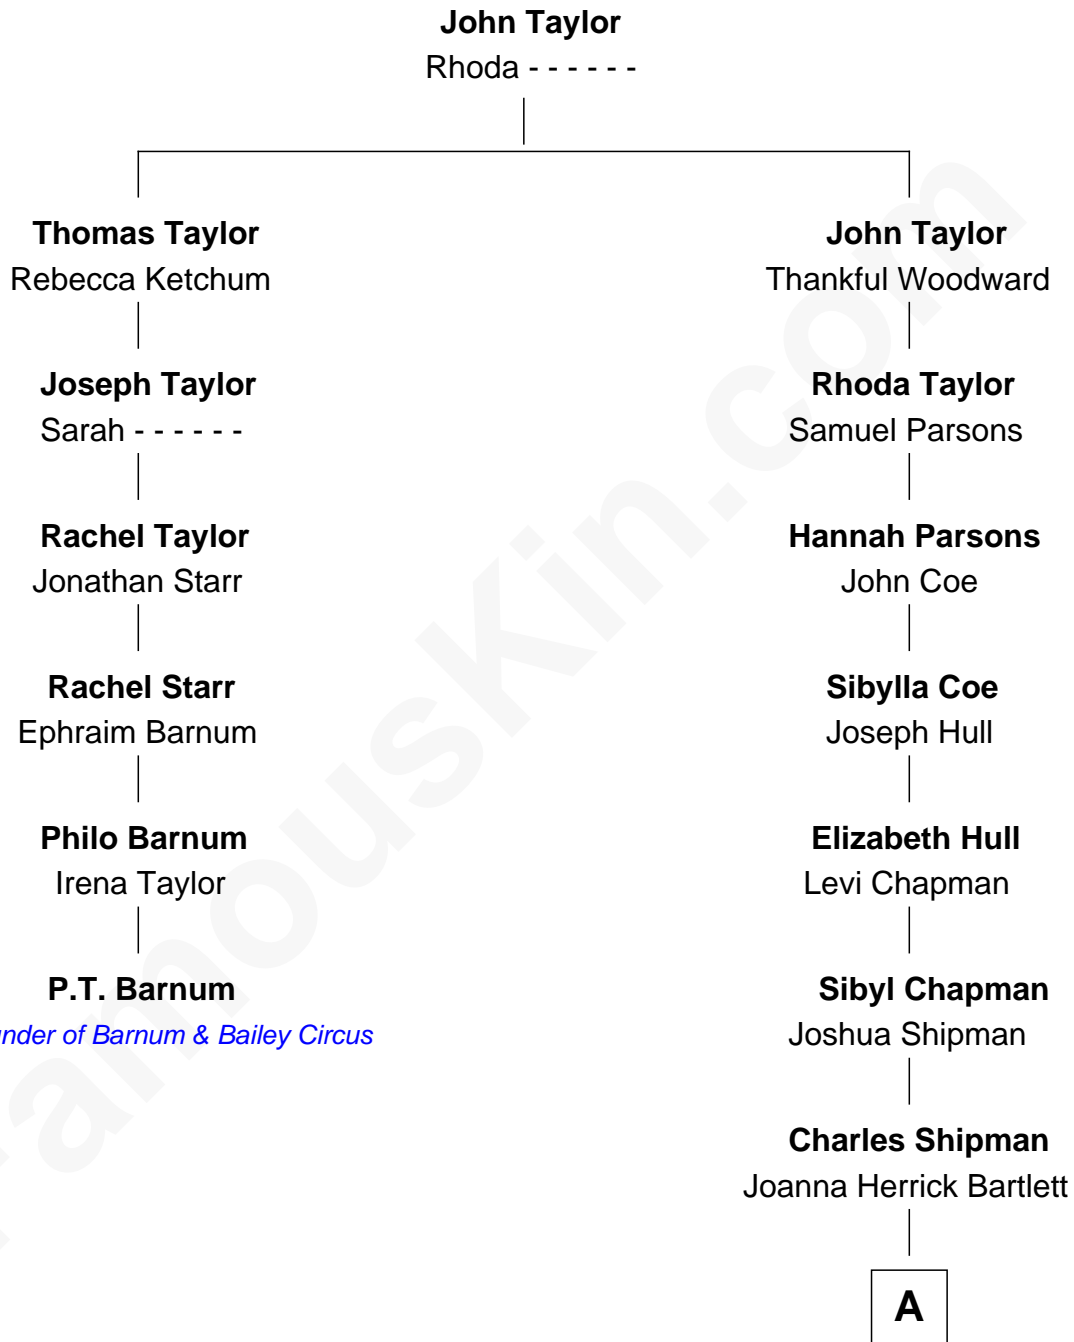

FamousKin.com Relationship Chart of

P.T. Barnum

Co-Founder of Barnum & Bailey Circus

5th cousin 4 times removed of

Charles Dawes

30th U.S. Vice-President

A

Betsey Sibyl Shipman

Beman Gates

Mary Beman Gates

Brig. Gen. Rufus R. Dawes

Charles Dawes

30th U.S. Vice-President

FamousKin.com