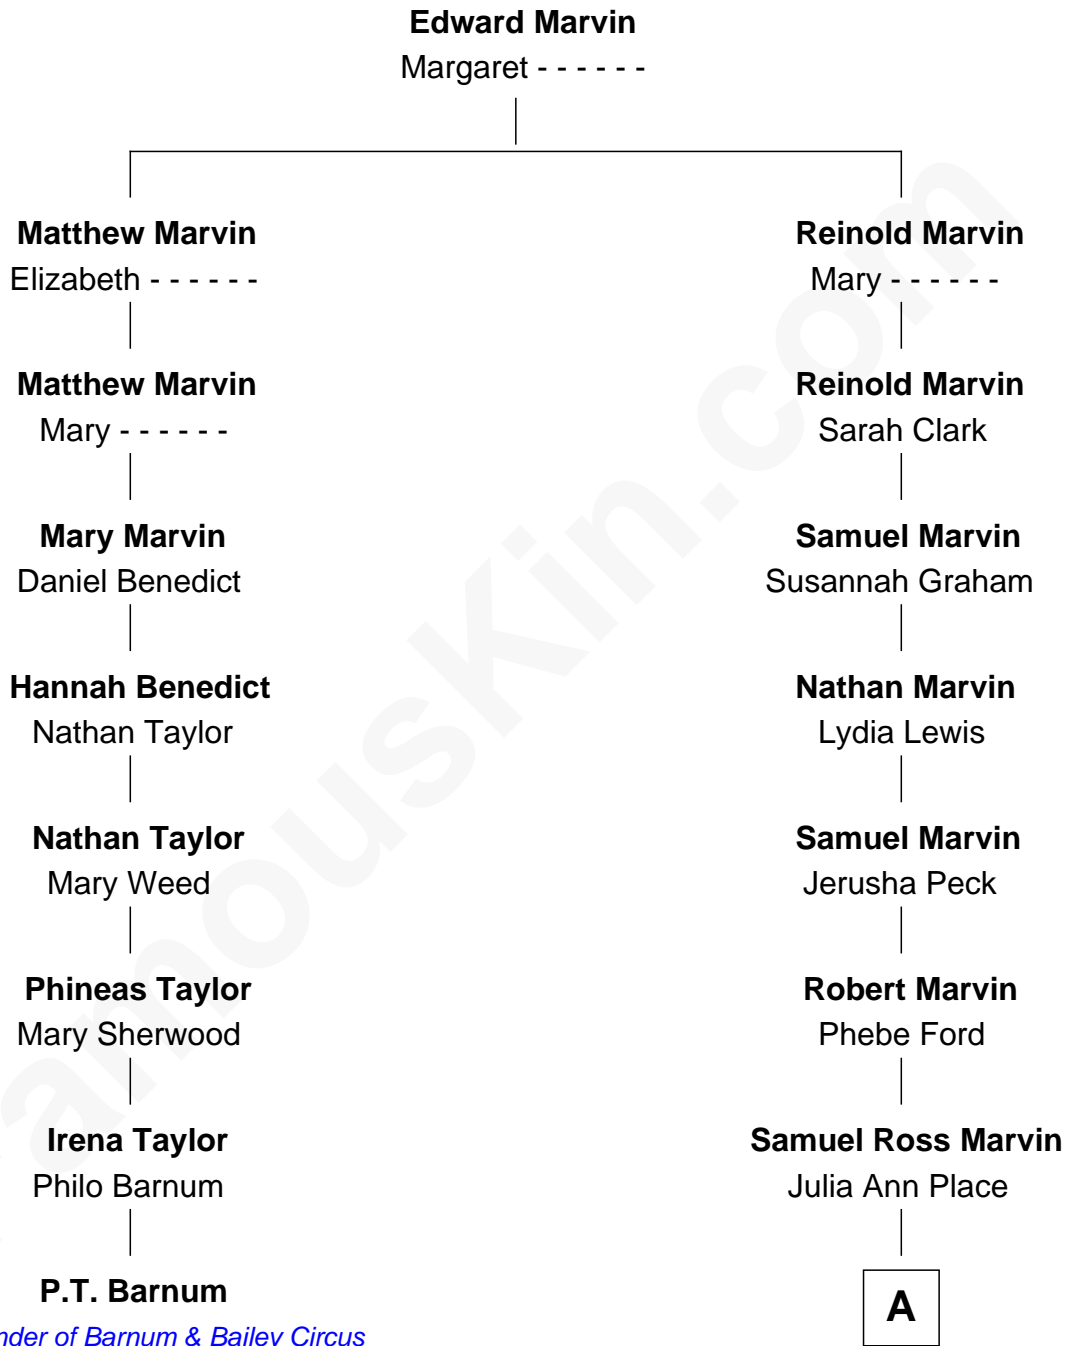

FamousKin.com Relationship Chart of

P.T. Barnum

Co-Founder of Barnum & Bailey Circus

7th cousin 4 times removed of

Jeb Bush

43rd Governor of Florida

A

|
Jerome Place Marvin

Martha Ann Stokes

|
Mabel Marvin

Scott Pierce

|
Marvin Pierce

Pauline Robinson

|
Barbara Pierce

George Herbert Walker Bush

|
Jeb Bush